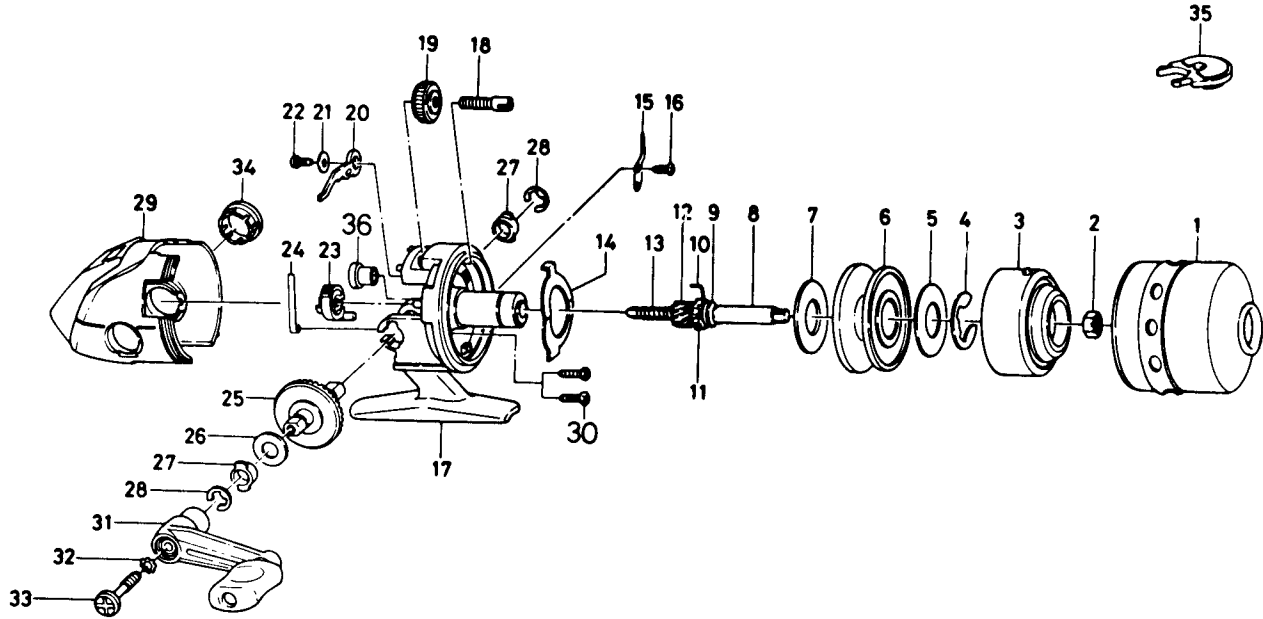

SPINCASTING REEL — AG120X

Key No.	Part No.	Part Name	Price
1	K09-9102	Front cover	5.50
2	B55-4001	Rotor nut	.50
3	K00-6202	Rotor	5.25
4	320-0351	Spool retainer	.40
5	370-0412	Drag washer	.40
6	B81-1103	Spool	3.25
7	370-0412	Drag washer	.40
8	K06-0501	Main shaft	1.15
9	371-6903	Washer	6.80
10	K00-2701	Anti-reverse pawl spring	.55
11	K00-2801	Anti-reverse ratchet	.95
12	402-6401	Pinion gear	1.40
13	142-7712	Main shaft spring	.55
14	151-6731	Drag plate	1.00
15	030-6001	Click pawl	.45
16	B93-3001	Click pawl screw	.45
17	K06-1001	Body	3.30
18	K06-2801	Drag screw	.50

Key No.	Part No.	Part Name	Price
19	B60-9202	Dial	.80
20	K00-5501	Anti-reverse pawl	.55
21	K00-1001	Anti-reverse pawl washer	.35
22	B93-3001	Anti-reverse pawl screw	.45
23	K00-1101	Anti-reverse lever	.60
24	K00-1201	Anti-reverse lever spring	.55
25	K00-2901	Drive gear	1.65
26	370-9900	Drive gear washer	.45
27	K00-7001	Bushing	.50
28	B01-3101	Bushing retainer	.40
29	K09-9401	Side cover	3.70
30	K06-2701	Side cover screw	.40
31	K00-6001	Handle assembly	2.90
32	160-8101	Handle lock washer	.45
33	K00-5901	Handle lock screw	.70
34	K00-0601	Handle screw cap	.40
35	K00-2201	Line snubber	.40
36	K00-7201	Bushing	.50