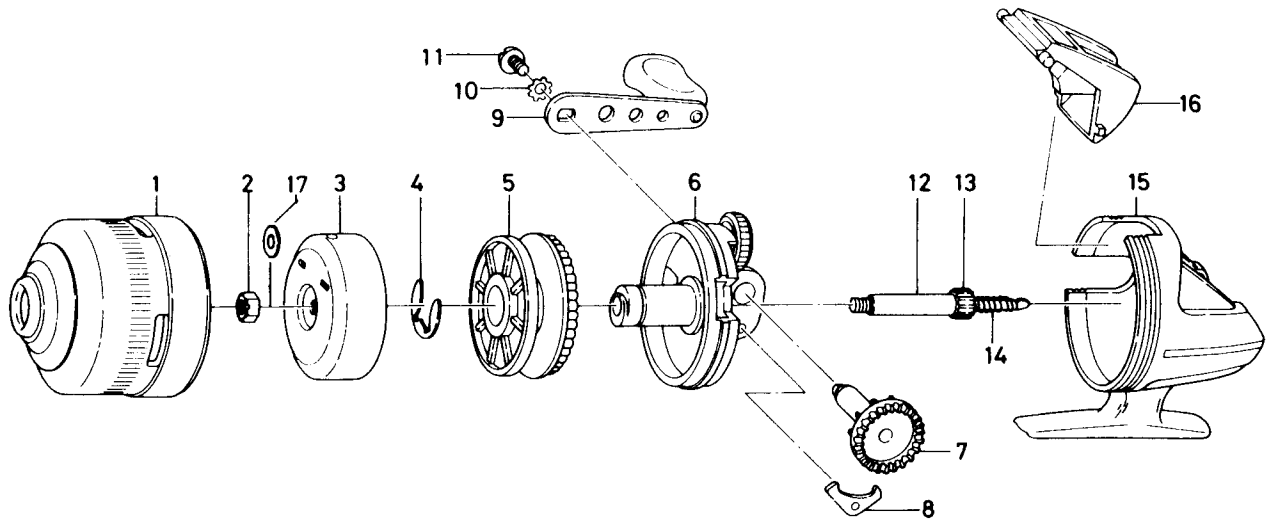

SPINCASTING REEL — D60

Key No. 12-14
B94-4401 Main shaft assembly 3.05

Key No.	Part No.	Part Name	Price
1	E42-4901	Front cover	1.10
2	L90-4201	Rotor nut	.40
3	B94-7301	Rotor assembly	1.55
4	320-0351	Spool retainer	.40
5	B94-5301	Spool	2.75
6	B94-4701	Set plate	1.55
7	B94-5101	Drive gear	.75
8	770-0501	Anti-reverse pawl	.65

Key No.	Part No.	Part Name	Price
9	B08-7101	Handle assembly	1.70
11	E40-3301	Handle lock screw	.50
12	B94-4501	Main shaft	.90
13	B94-4601	Pinion gear	.95
14	144-0701	Main shaft spring	.55
15	E35-8502	Body	1.25
16	E42-4701	Push button	.95
17	L90-4301	Spacer	.35