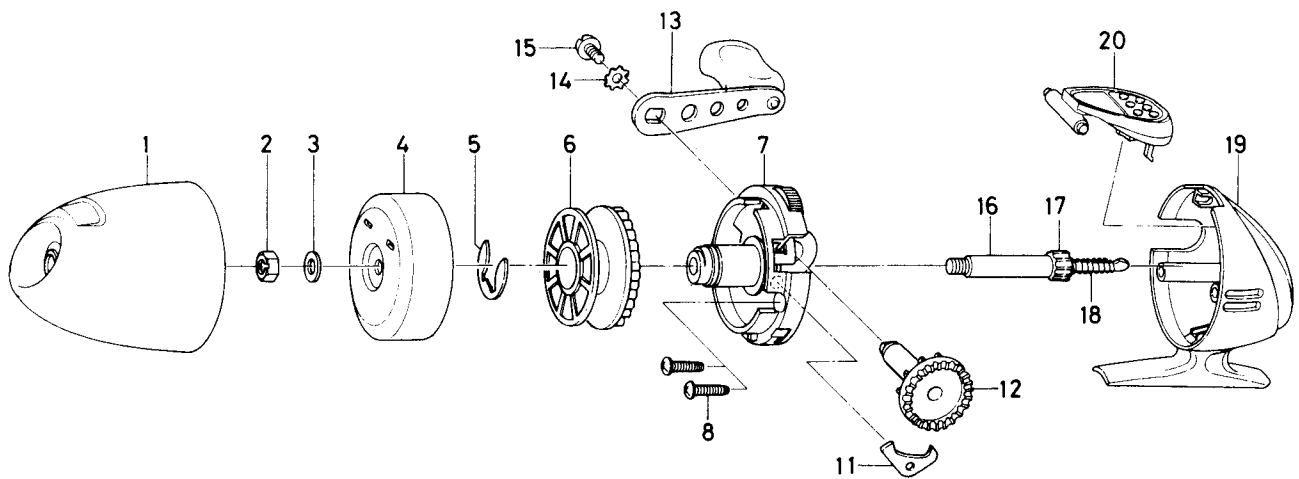

# SPINCASTING REEL 210X

Key NO.	Parts No.	Parts Name
1	F22-3801	Front cover
2	L90-4201	Rotor nut
3	L90-4301	Rotor nut washer
4	B94-7301	Rotor
5	320-0351	Spool retainer
6	B94-5301	Spool
7	F28-1801	Set plate
8	E24-7402	Set plate screw
11	770-0501	Anti-reverse pawl
12	B94-5101	Drive gear

Key NO.	Parts No.	Parts Name
13	F28-1701	Handle assembly
14	160-8001	Handle lock washer
15	353-8202	Handle lock screw
16	B94-4501	Main shaft
17	B94-4601	Pinion gear
18	144-0701	Main shaft spring
19	F22-3201	Body
20	F22-3601	Push button