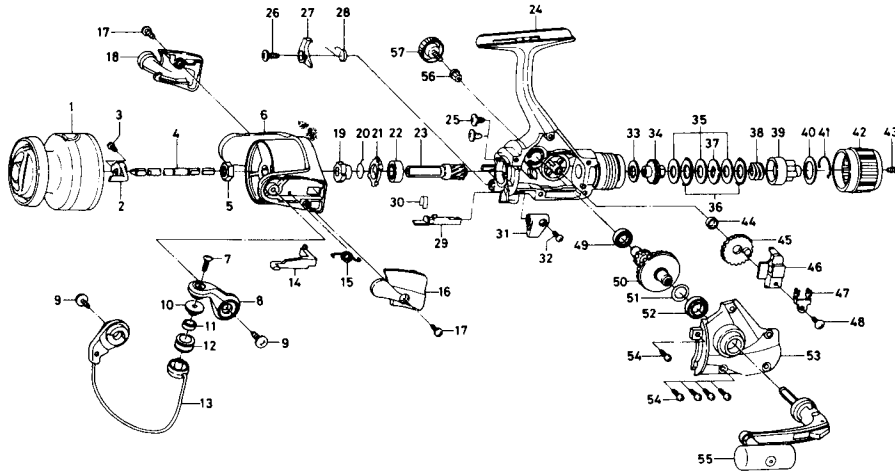

SPINNING REEL REGAL RG-Z3550BL/REGAL RG-Z4050BL

Key No.	Parts No.	Parts Name	Key No.	Parts No.	Parts Name
1	F33-7501	Spool assembly (Aluminum spool)	34	L11-0701	Click gear
	F35-9201	Spool assembly (Extra Spool)	35	L11-0801	Drag washer B
2	F20-1602	Spool metal	36	L11-0901	Eared washer
3	351-1001	Spool metal screw	37	L11-1001	Key washer
4	F20-0102	Main shaft	38	F06-2301	Drag coil spring
5	340-6602	Rotor nut	39	F20-0501	Drag collar
6	F32-9203	Rotor	40	L11-0101	Drag collar washer
7	B67-9304	Line roller screw	41	L08-0701	Drag washer spring
8	F31-0203	Bail arm	42	F33-7902	Drag knob
9	B84-2102	Bail arm screw	43	E03-7802	Drag knob screw
10	F06-6301	Line roller collar	44	F13-1601	Oscillating gear collar
11	F05-5601	Ball bearing A	45	E46-1501	Oscillating gear
12	F05-8901	Line roller	46	F19-9201	Oscillating slider
13	F33-3301	Bail assembly	47	F20-0201	Oscillating slider retainer
14	E46-2101	Bail trip lever	48	351-0901	Oscillating slider screw
15	F12-8901	Bail spring	49	631-6901	Ball bearing C
16	F31-4303	Bail spring cover	50	E52-0201	Drive gear
17	E24-8101	Bail spring cover screw	51	373-7802	Drive gear washer
18	F31-4403	Bail trip cover	52	631-6901	Ball bearing C
19	F31-9801	Anti-reverse ratchet	53	F20-0310	Side cover
20	F20-1101	Anti-reverse pawl spring A	54	E15-8602	Side cover screw
21	F20-1001	Spring holder	55	F33-5501	Handle assembly
22	L03-6502	Ball bearing B	56	E12-7501	Handle collar
23	E52-0101	Pinion gear	57	B92-5007	Handle lock screw
24	F20-0019	Body assembly			
25	E03-7801	Bearing retainer screw			
26	E00-7101	Anti-reverse pawl screw	RG-Z4050BL Special Parts		
27	F19-9901	Anti-reverse pawl	1	F33-7701	Spool assembly (Aluminum spool)
28	F19-9801	Anti-reverse pawl spring B		F35-9401	Spool assembly (Extra Spool)
29	F19-5101	Anti-reverse cam	6	F33-4803	Rotor
30	F19-5201	Anti-reverse cam spring	13	F33-4701	Bail assembly
31	F19-4903	Anti-reverse lever	14	E46-3101	Bail trip lever
32	B64-6602	Anti-reverse lever screw	24	F20-0021	Body assembly
33	B46-9505	Drag washer A	53	F20-0312	Side cover