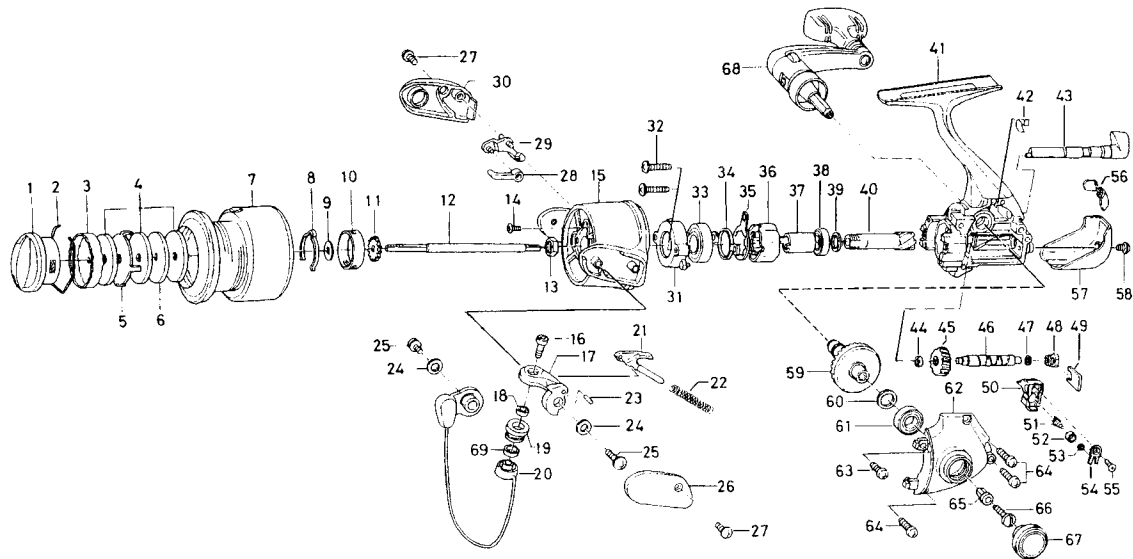

EMBLEM-X1500iA / 2000iA

Key No. Parts No.

Parts Name

2-7	F69-0401	SPOOL
1	F63-5601	DRAG KNOB
2	F06-2601	DRAG WASHER RET
3	F69-0201	DRAG KNOB CLICK PLT
4	F69-2301	DRAG WASHER
5	F69-0101	EARER WASHER
6	F69-0001	KEY WASHER
8	F70-4901	SPOOL CLICK LEAF SPRING
9	E39-4001	SPOOL WASHER
10	E12-2303	CLICK LEAF SPRING HOLDER
11	E36-5301	CLICK GEAR
12	F65-2701	MAIN SHAFT
13	341-9203	ROTOR NUT
14	B55-7601	ROTOR NUT LOCK SCREW
15	F63-3707	ROTOR
16	F62-5201	LINE ROLLER SCREW
17	F62-3504	BAIL ARM
18	F62-5101	BALL BEARING A
19	F62-5001	LINE ROLLER
20	F69-0301	BAIL
21	F69-1101	BAIL SPRING SHAFT
22	F74-2401	BAIL SPRING
23	F62-3701	BAIL ARM PIN
24	F63-1801	BAIL HOLDER WASHER
25	351-6101	BAIL ARM SCREW
26	F63-1904	BAIL SPRING COVER
27	352-2501	BAIL SPRING COVER SCREW
28	F62-4601	BAIL TRIP PLT
29	F72-7201	BAIL TRIP LEVER
30	F63-7003	BAIL TRIP COVER
31	F67-5501	BEARING RET
32	E24-7402	BEARING RET SCREW
33	F63-1201	BALL BEARING B
34	F67-5401	BEARING RET B
35	F62-2201	ROLLER CLUTCH RET
36	F62-2001	ROLLER CLUTCH
37	F73-2501	SPACING SLEEVE
38	637-5702	BALL BEARING C

Key No. Parts No.

Parts Name

39	F63-3501	PINION WASHER
40	F65-2501	PINION GEAR
41	F67-4601	BODY
42	F65-1901	A/R CAM SPRING
43	F65-1801	A/R LEVER
44	F65-2201	WORM SHAFT BUSH
45	F65-2101	WORM SHAFT GEAR
46	F65-2001	WORM SHAFT
47	375-4101	WORM SHAFT WASHER
48	F65-2301	WORM SHAFT COLLAR
49	F65-2401	WORM SHAFT RET
50	F65-2601	OSC SLIDER
51	F62-2601	OSC PAWL
52	F62-2701	OSC PAWL BUSH
53	375-0801	OSC PAWL WASHER
54	F62-2901	OSC SLIDER COVER
55	E15-0204	OSC SLIDER COVER SCREW
56	F65-2902	SHIELD PLT
57	B65-3102	REAR COVER
58	E24-8101	REAR COVER SCREW
59	F65-2801	DRIVE GEAR
60	375-8502	DRIVE GEAR WASHER
61	637-5702	BALL BEARING D
62	F65-3005	SIDE COVER
63	E15-7502	SIDE COVER SCREW A
64	E13-0501	SIDE COVER SCREW B
65	F40-4801	HANDLE COLLAR
66	363-8511	HANDLE SCREW
67	F65-3502	HANDLE SCREW CAP
68	F69-2701	HANDLE
69	F70-1801	LINE ROLLER COLLAR

EM-X2000iA

Key No. Parts No.

Parts Name

2-7	F69-4601	SPOOL
20	F69-7701	BAIL