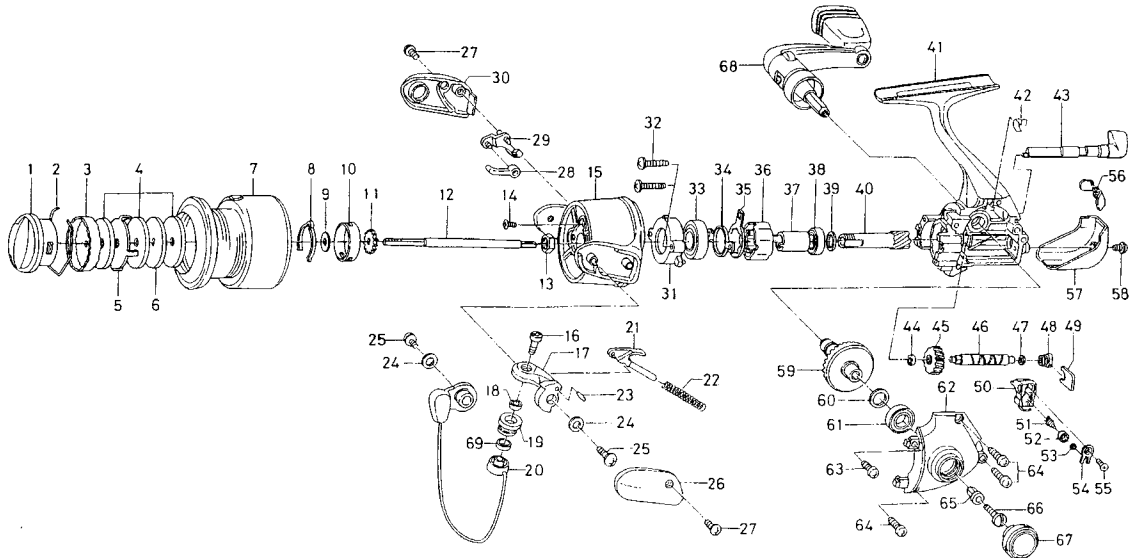

EMBLEM-Z1500iA / 2000iA

Key No. Parts No.

Parts Name

2-7	F68-9801	SPOOL
1	F63-6901	DRAG KNOB
2	F74-2501	DRAG WASHER RET
3	F69-0201	DRAG KNOB CLICK PLT
4	F69-2301	DRAG WASHER
5	F69-0101	EARED WASHER
6	F69-0001	KEY WASHER
8	F70-4901	SPOOL CLICK LEAF SPRING
9	E39-4001	SPOOL WASHER
10	E12-2303	CLICK LEAF SPRING HOLDER
11	E36-5301	CLICK GEAR
12	F65-2701	MAIN SHAFT
13	341-9203	ROTOR NUT
14	B55-7601	ROTOR NUT LOCK SCREW
15	F63-3704	ROTOR
16	F62-5201	LINE ROLLER SCREW
17	F62-3503	BAIL ARM
18	F62-5101	BALL BEARING A
19	F62-5001	LINE ROLLER
20	F68-9701	BAIL
21	F69-1102	BAIL SPRING SHAFT
22	F74-2401	BAIL SPRING
23	F62-3701	BAIL ARM PIN
24	F63-1801	BAIL HOLDER WASHER
25	351-6101	BAIL ARM SCREW
26	F63-1902	BAIL SPRING COVER
27	352-2504	BAIL SPRING COVER SCREW
28	F62-4601	BAIL TRIP PLT
29	F72-7201	BAIL TRIP LEVER
30	F63-7002	BAIL TRIP COVER
31	F67-5501	BEARING RET
32	E24-7402	BEARING RET SCREW
33	F63-1201	BALL BEARING B
34	F67-5401	BEARING RET B
35	F62-2201	ROLLER CLUTCH RET
36	F62-2001	ROLLER CLUTCH
37	F73-2501	SPACING SLEEVE
38	637-5702	BALL BEARING C

Key No. Parts No.

Parts Name

39	F63-3501	PINION WASHER
40	F65-2501	PINION GEAR
41	F65-1601	BODY
42	F65-1901	A/R CAM SPRING
43	F65-1801	A/R LEVER
44	F65-2201	WORM SHAFT BUSH
45	F65-2101	WORM SHAFT GEAR
46	F65-2001	WORM SHAFT
47	375-4101	WORM SHAFT WASHER
48	F65-2301	WORM SHAFT COLLAR
49	F65-2401	WORM SHAFT RET
50	F65-2601	OSC SLIDER
51	F62-2601	OSC PAWL
52	F62-2701	OSC PAWL BUSH
53	375-0801	OSC PAWL WASHER
54	F62-2901	OSC SLIDER COVER
55	E15-0204	OSC SLIDER COVER SCREW
56	F65-2901	SHIELD PLT
57	F65-3101	REAR COVER
58	E24-8103	REAR COVER SCREW
59	F65-2801	DRIVE GEAR
60	375-8502	DRIVE GEAR WASHER
61	637-5702	BALL BEARING D
62	F65-3001	SIDE COVER
63	E15-7502	SIDE COVER SCREW A
64	E13-0501	SIDE COVER SCREW B
65	F40-4801	HANDLE COLLAR
66	363-8511	HANDLE SCREW
67	F65-3501	HANDLE SCREW CAP
68	F65-3302	HANDLE
69	F70-1801	LINE ROLLER COLLAR

EM-Z2000iA

Key No. Parts No.

Parts Name

2-7	F69-4301	SPOOL
20	F69-7601	BAIL