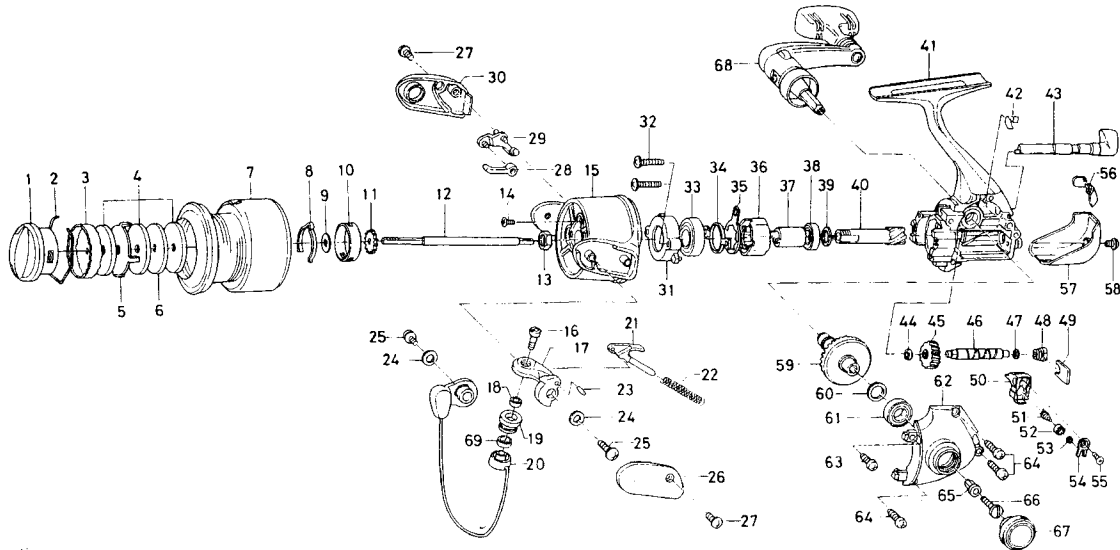

EMBLEM-Z2500iA

Key No. Parts No. Parts Name

2-7	F65-3601	SPOOL
1	F63-2801	DRAG KNOB
2	F71-0001	DRAG WASHER RET
3	F67-4301	DRAG KNOB CLICK PLT
4	F69-0901	DRAG WASHER
5	F67-6401	EARED WASHER
6	F67-6301	KEY WASHER
8	F70-4901	SPOOL CLICK LEAF SPRING
9	E39-3100	SPOOL WASHER
10	E12-2303	CLICK LEAF SPRING HOLDER
11	E36-5301	CLICK GEAR
12	F65-2701	MAIN SHAFT
13	341-9203	ROTOR NUT
14	B55-7601	ROTOR NUT LOCK SCREW
15	F62-3403	ROTOR
16	F65-5201	LINE ROLLER SCREW
17	F62-3503	BAIL ARM
18	F62-5101	BALL BEARING A
19	F62-5001	LINE ROLLER
20	F65-3201	BAIL
21	F69-1102	BAIL SPRING SHAFT
22	F62-3801	BAIL SPRING
23	F62-3701	BAIL ARM PIN
24	F63-1801	BAIL HOLDER WASHER
25	351-6101	BAIL ARM SCREW
26	F63-1902	BAIL SPRING COVER
27	352-2504	BAIL SPRING COVER SCREW
28	F62-4601	BAIL TRIP PLT
29	F62-4701	BAIL TRIP LEVER
30	F63-2102	BAIL TRIP COVER
31	F67-5501	BEARING RET A
32	E24-7402	BEARING RET SCREW
33	F63-1201	BALL BEARING B
34	F67-5401	BEARING RET B
35	F62-2201	ROLLER CLUTCH RET

Key No. Parts No. Parts Name

36	F62-2001	ROLLER CLUTCH
37	F73-2501	SPACING SLEEVE
38	637-5702	BALL BEARING C
39	F63-3501	PINION WASHER
40	F65-2501	PINION GEAR
41	F65-1601	BODY
42	F65-1901	A/R CAM SPRING
43	F65-1801	A/R LEVER
44	F65-2301	WORM SHAFT COLLAR
45	F65-2101	WORM SHAFT GEAR
46	F65-2001	WORM SHAFT
47	375-4101	WORM SHAFT WASHER
48	F65-2201	WORM SHAFT BUSH
49	F65-2401	WORM SHAFT RET
50	F65-2601	OSC SLIDER
51	F62-2601	OSC PAWL
52	F62-2701	OSC PAWL BUSH
53	375-0801	OSC PAWL WASHER
54	F62-2901	OSC SLIDER COVER
55	E15-0204	OSC SLIDER COVER SCREW
56	F65-2901	SHIELD PLT
57	F65-3101	REAR COVER
58	E24-8103	REAR COVER SCREW
59	F65-2801	DRIVE GEAR
60	375-8502	DRIVE GEAR WASHER
61	637-5702	BALL BEARING D
62	F65-3001	SIDE COVER
63	E15-7502	SIDE COVER SCREW A
64	E13-0501	SIDE COVER SCREW B
65	F40-4801	HANDLE COLLAR
66	363-8511	HANDLE SCREW
67	F65-3501	HANDLE SCREW CAP
68	F69-3201	HANDLE
69	F70-1801	LINE ROLLER COLLAR