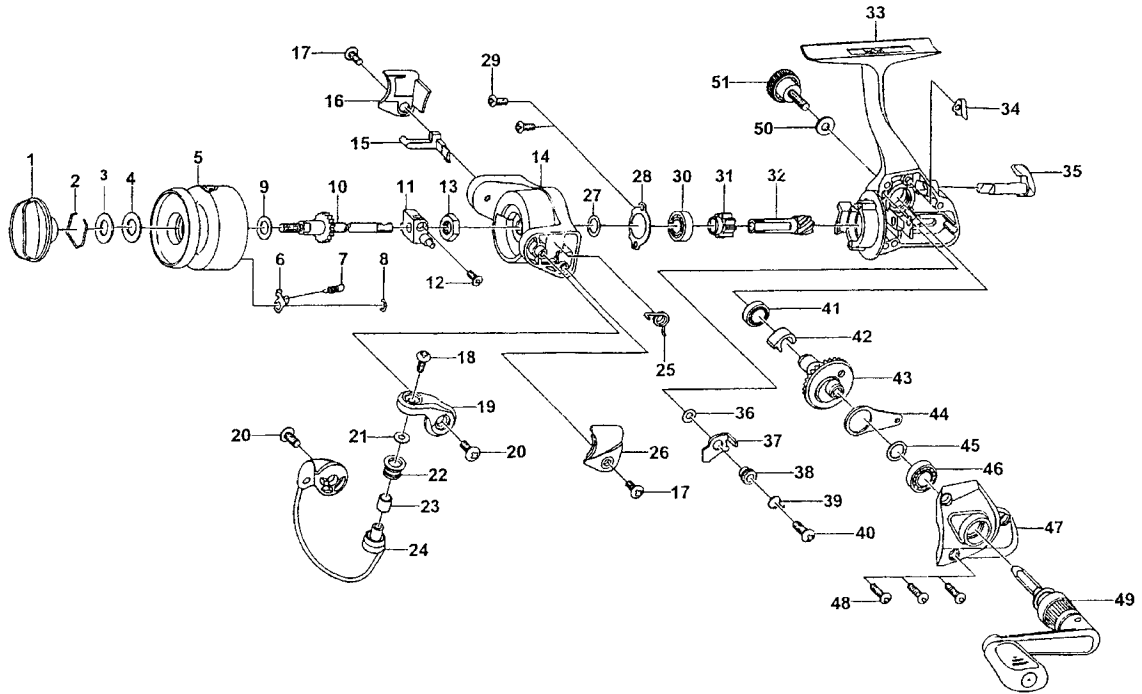

# SPINMATIC-Z500T

Key No.	Parts No.	Parts Name
2-8	F66-7101	SPOOL
2-8	F74-2601	SPOOL (EXTRA)
1	F66-8001	DRAG KNOB
2	F66-7901	DRAG WASHER RET
3	F66-7801	KEY WASHER
4	F66-7701	DRAG WASHER
6	F66-7601	CLICK PAWL
7	144-1211	CLICK SPRING
8	B86-4101	CLICK RET
9	F66-7001	SPOOL WASHER
10	F66-6401	MAIN SHAFT
11	E32-0601	OSC SUPPORT
12	E15-0203	OSC SUPPORT SCREW
13	342-4001	ROTOR NUT
14	F66-5101	ROTOR
15	F66-5501	BAIL TRIP LEVER
16	F66-5601	BAIL TRIP COVER
17	F66-5401	BAIL TRIP COVER SCREW
18	352-2501	LINE ROLLER SCREW
19	F66-5201	BAIL ARM
20	351-6107	BAIL HOLDER SCREW
21	B55-4301	LINE ROLLER WASHER
22	F66-6001	LINE ROLLER
23	B45-1501	LINE ROLLER COLLAR
24	F66-5701	BAIL
25	E32-0201	BAIL SPRING

Key No.	Parts No.	Parts Name
26	F66-5301	BAIL SPRING COVER
27	B12-8701	ROTOR WASHER
28	F66-5001	BEARING RET
29	B96-7601	BEARING RET SCREW
30	E18-2801	BALL BEARING A
31	F66-4901	A/R RATCHET
32	F66-4801	PINION GEAR
33	F66-4301	BODY
34	F66-4501	A/R CAM SPRING
35	F66-4401	A/R LEVER
36	E15-3101	A/R PAWL WASHER
37	F66-4601	A/R PAWL
38	E03-3001	A/R PAWL COLLAR
39	F66-4701	A/R PAWL SPRING
40	B00-8601	A/R PAWL SCREW
41	F69-0801	BALL BEARING B
42	F66-6201	A/R PAWL SPRING B
43	F66-6101	DRIVE GEAR
44	F66-6501	OSC SLIDER
45	375-8502	DRIVE GEAR WASHER
46	637-5701	BALL BEARING C
47	F66-6601	SIDE COVER
48	E13-0501	SIDE COVER SCREW
49	F66-6701	HANDLE
50	F02-0201	HANDLE LOCK WASHER
51	E03-5503	HANDLE LOCK SCREW