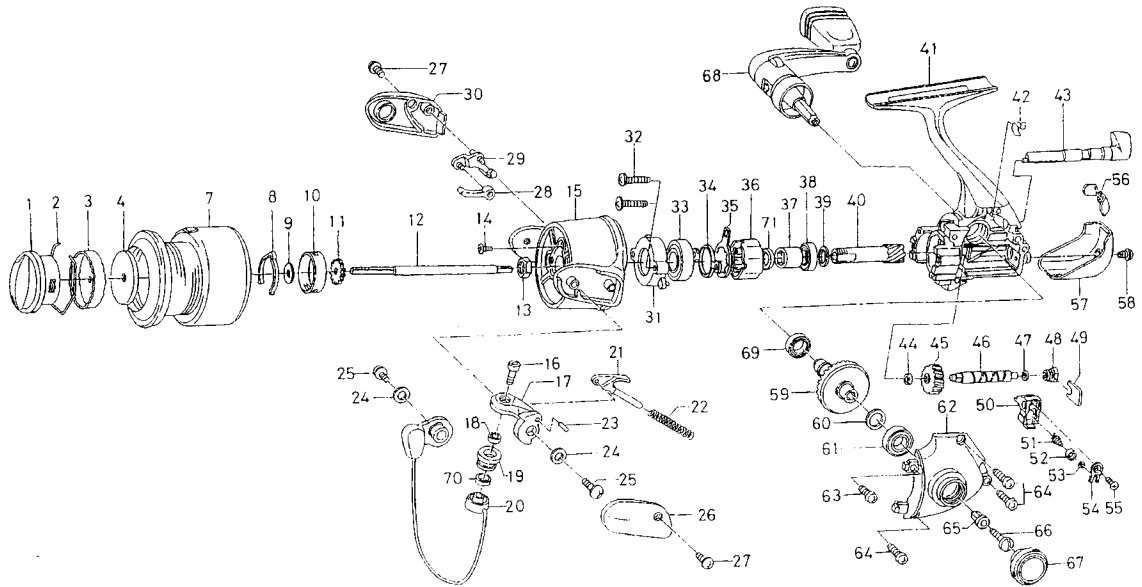

TEAM DAIWA-S2500iA

Key No. Parts No.

Parts Name

2-7	F70-0801	SPOOL
1	F70-1001	DRAG KNOB
2	F71-0001	DRAG WASHER RET
3	F67-4301	DRAG KNOB CLICK PLT
4	F73-2001	DRAG WASHER
8	F70-4901	SPOOL CLICK LEAF SPRING
9	E39-4001	SPOOL WASHER
10	E12-2303	CLICK LEAF SPRING HOLDER
11	E36-5301	CLICK GEAR
12	F65-2701	MAIN SHAFT
13	341-9203	ROTOR NUT
14	B55-7601	ROTOR NUT LOCK SCREW
15	F62-3406	ROTOR
16	F62-5201	LINE ROLLER SCREW
17	F62-3504	BAIL ARM
18	F62-5101	BALL BEARING A
19	F62-5001	LINE ROLLER
20	F69-9801	BAIL
21	F69-1101	BAIL SPRING SHAFT
22	F62-3801	BAIL SPRING
23	F62-3701	BAIL ARM PIN
24	F63-1801	BAIL HOLDER WASHER
25	351-6101	BAIL HOLDER SCREW
26	F63-1904	BAIL SPRING COVER
27	352-2501	BAIL SPRING COVER SCREW
28	F62-4601	BAIL TRIP PLT
29	F62-4701	BAIL TRIP LEVER
30	F63-2104	BAIL TRIP COVER
31	F67-5501	BEARING RET A
32	E24-7402	BEARING RET SCREW
33	F63-1201	BALL BEARING B
34	F67-5401	BEARING RET B
35	F62-2201	ROLLER CLUTCH RET
36	F62-2001	ROLLER CLUTCH
37	F73-2501	SPACING SLEEVE

Key No. Parts No.

Parts Name

38	637-5702	BALL BEARING C
39	F63-3501	PINION WASHER
40	F65-2501	PINION GEAR
41	F69-9701	BODY
42	F65-1901	A/R CAM SPRING
43	F65-1801	A/R LEVER
44	F65-2201	WORM SHAFT BUSH
45	F65-2101	WORM SHAFT GEAR
46	F65-2001	WORM SHAFT
47	375-4101	WORM SHAFT WASHER
48	F65-2301	WORM SHAFT COLLAR
49	F65-2401	WORM SHAFT RET
50	F65-2601	OSC SLIDER
51	F62-2601	OSC PAWL
52	F62-2701	OSC PAWL BUSH
53	375-0801	OSC PAWL WASHER
54	F62-2901	OSC SLIDER COVER
55	E15-0204	OSC SLIDER COVER SCREW
56	F65-2902	SHIELD PLT
57	F65-3102	REAR COVER
58	E24-8101	REAR COVER SCREW
59	F65-2801	DRIVE GEAR
60	375-8502	DRIVE GEAR WASHER
61	637-5702	BALL BEARING D
62	F65-3004	SIDE COVER
63	E15-7502	SIDE COVER SCREW A
64	F13-0501	SIDE COVER SCREW B
65	F40-4801	HANDLE COLLAR
66	363-8511	HANDLE SCREW
67	F62-6001	HANDLE SCREW CAP
68	F70-0601	HANDLE
69	F30-6801	BALL BEARING E
70	F70-1801	LINE ROLLER COLLAR
71	F73-2401	COLLAR