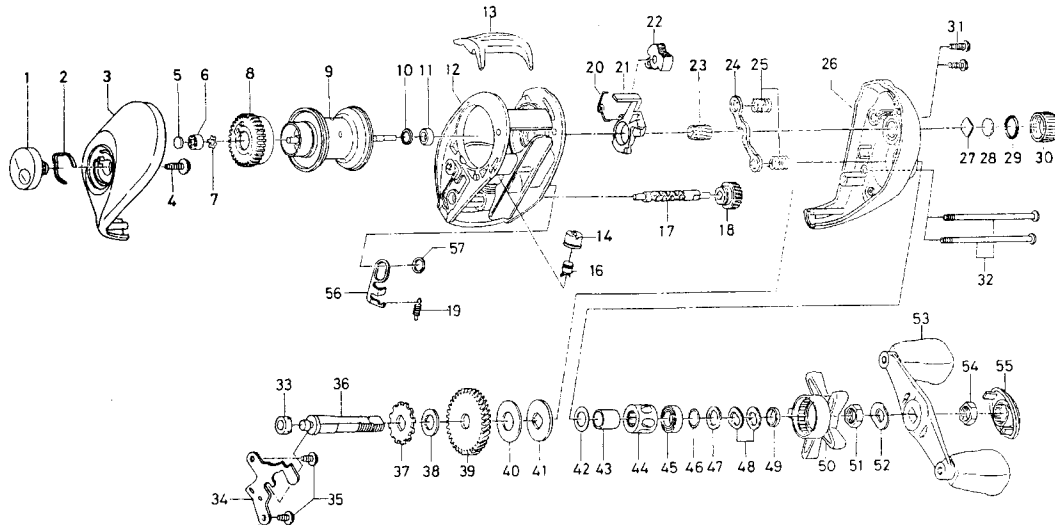

TRIFORCE-Z150iV / 153iV

Key No.	Parts No.	Parts Name
1	F40-3614	BRAKE ADJ KNOB
2	F03-2401	BRAKE CLICK SPRING
3	F40-3310	L/S PLT
4	B84-2102	BRAKE ADJ KNOB SCREW
5	374-9102	SPACER A
6	F40-3701	BUSHING A
7	F41-2301	BEARING RET
8	E23-9501	MAGNET HOLDER
9	F43-4302	SPOOL
10	F45-0601	BUSHING RET
11	B35-8601	BALL BEARING A
12	F61-6601	FRAME
13	F40-2007	CLUTCH LEVER
14	F40-2801	PAWL CAP
16	F51-6501	LINE GUIDE PAWL
17	F51-0301	WORM SHAFT
18	F06-1301	WORM SHAFT GEAR
19	F63-9901	CLUTCH TRIP PLT SPRING
20	E24-9001	CLUTCH CAM SPRING
21	E23-7401	CLUTCH CAM
22	E24-9102	FLIPPING CAST SELECTOR
23	F40-9202	PINION GEAR
24	E23-7701	YOKE
25	E16-7101	YOKE SPRING
26	F40-7818	R/S PLT
27	B17-5401	SPOOL ADJ CAP METAL
28	B17-5503	SPACER B
29	171-5201	O RING
30	F40-3002	CAST CONTROL CAP
31	E30-0402	SET PLT SCREW
32	E28-4901	R/S PLT SCREW

Key No.	Parts No.	Parts Name
33	B55-0301	BUSHING B
34	F43-9701	DRIVE SHAFT RET
35	F21-2201	DRIVE SHAFT RET SCREW
36	F41-1201	DRIVE SHAFT
37	E32-7701	A/R RATCHET
38	375-7103	DRIVE SHAFT WASHER
39	F40-2501	DRIVE GEAR
40	F60-2401	DRAG WASHER
41	B36-0303	KEY WASHER
42	E42-5401	SPACING SLEEVE A
43	F40-7901	GEAR SHAFT COLLAR
44	F40-8001	ROLLER CLUTCH
45	F05-5501	BALL BEARING B
46	B55-3801	BEARING WASHER A
47	373-7810	BEARING WASHER B
48	150-8901	DRAG SPRING WASHER
49	B97-4901	SPACING SLEEVE B
50	F40-3202	STAR DRAG
51	B43-3601	DRAG NUT
52	150-9001	FRICTION WASHER
53	F61-7601	HANDLE
54	B43-3601	HANDLE NUT
55	F40-8401	HANDLE NUT RET
56	F42-8801	CLUTCH TRIP PLT
57	F44-0201	CLUTCH TRIP PLT RET

TF-Z153iV

Key No.	Parts No.	Parts Name
9	F62-0501	SPOOL
12	F61-6701	FRAME