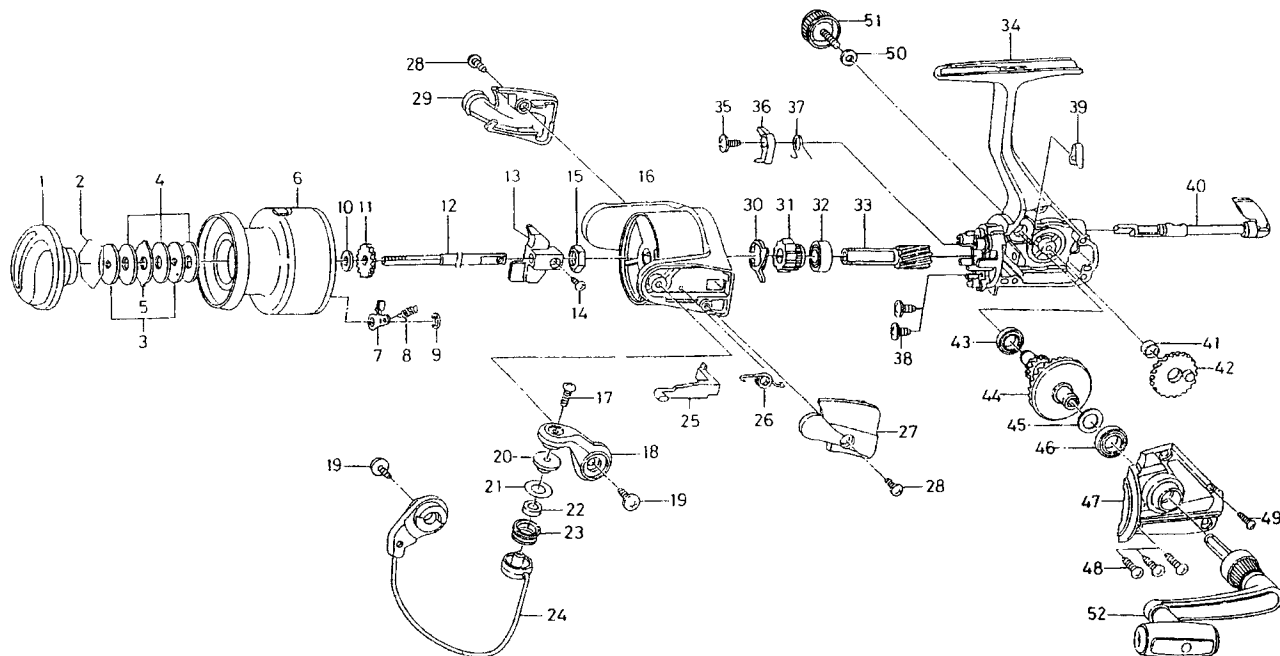

JUPITER-Z3500T-3B / 4000T-3B

Key No.	Parts No.	Parts Name
2-9	F72-8001	SPOOL
1	F32-9501	DRAG KNOB
2	171-7701	DRAG WASHER RET
3	F09-4901	KEY WASHER
4	E13-6003	DRAG WASHER
5	373-3603	EARED WASHER
7	B07-5304	CLICK PAWL
8	E40-3101	CLICK SPRING
9	320-5901	CLICK RET
10	F09-4701	SPOOL WASHER
11	E46-2701	CLICK GEAR
12	F61-9501	MAIN SHAFT
13	F09-1301	OSC SLIDER
14	352-1502	OSC SLIDER SCREW
15	340-6602	ROTOR NUT
16	F31-3905	ROTOR
17	B67-9304	LINE ROLLER SCREW
18	F61-9201	BAIL ARM
19	B84-2102	BAIL ARM SCREW
19	E15-8602	SIDE COVER SCREW B
20	F44-6302	LINE ROLLER COLLAR
21	F44-6202	LINE ROLLER WASHER
22	F47-3401	LINE ROLLER BUSHING
23	F45-4901	LINE ROLLER
24	F61-9803	BAIL
25	E46-2101	BAIL TRIP LEVER
26	F12-8901	BAIL SPRING
27	F31-4313	BAIL SPRING COVER
28	E36-4202	BAIL SPRING COVER SCREW
29	F31-4405	BAIL TRIP COVER
30	E46-2001	SPRING HOLDER

Key No.	Parts No.	Parts Name
31	F31-9801	A/R RATCHET
32	L03-6502	BALL BEARING A
33	E52-0101	PINION GEAR
34	F72-7701	BODY
35	E00-7101	A/R PAWL SCREW
36	E46-1302	A/R PAWL
37	E46-1201	A/R PAWL SPRING
38	E03-7801	BEARING RET SCREW
39	F38-5901	A/R CAM SPRING
40	F08-5125	A/R LEVER
41	F13-1601	OSC GEAR COLLAR
42	E46-1501	OSC GEAR
43	631-6901	BALL BEARING B
44	E52-0201	DRIVE GEAR
45	373-7808	DRIVE GEAR WASHER
46	631-6901	BALL BEARING C
47	F72-7801	SIDE COVER
48	B83-5002	SIDE COVER SCREW A
48	B92-4902	HANDLE LOCK SCREW WASHER
51	F03-5605	HANDLE LOCK SCREW
52	F72-7901	HANDLE

J-Z4000T-3B Special Parts

Key No.	Parts No.	Parts Name
2-9	F72-8201	SPOOL
16	F31-4205	ROTOR
24	F62-0003	BAIL
25	E46-3101	BAIL TRIP LEVER
34	F72-7703	BODY
47	F72-7803	SIDE COVER