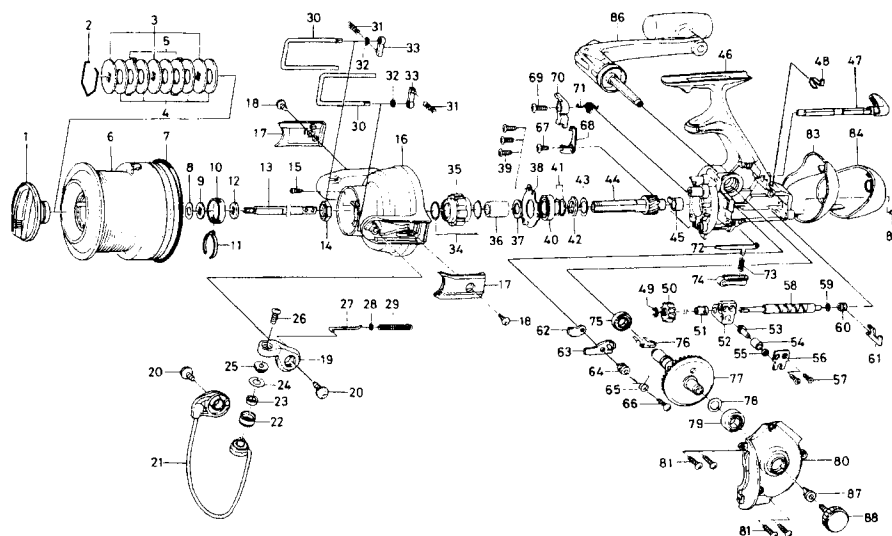

EMBLEM-X4500A / 5000A / 5500A

Key No.	Parts No.	Parts Name
2-7	F88-3001	SPOOL
1	F52-8001	DRAG KNOB
2	F88-4001	DRAG WASHER RET
3	F88-1701	KEY WASHER
4	F75-5501	DRAG WASHER
5	F75-5701	EARED WASHER
7	E40-2901	O RING
8	E39-9201	SPOOL WASHER A
9	F04-3401	SPOOL WASHER B
10	F20-4001	CLICK LEAF SPRING HOLDER
11	B74-7701	SPOOL CLICK LEAF SPRING
12	E26-7501	MAIN SHAFT WASHER
13	F88-0201	MAIN SHAFT
14	B43-7608	ROTOR NUT
15	E15-7502	ROTOR NUT LOCK SCREW
16	F97-3402	ROTOR
17	E43-2812	BAIL SPRING COVER
18	E10-7401	BAIL SPRING COVER SCREW
19	F47-2101	BAIL ARM
20	E00-7601	BAIL ARM SCREW
21	F97-2401	BAIL
22	F45-4902	LINE ROLLER
23	F05-5601	BALL BEARING A
24	F44-6202	LINE ROLLER WASHER
25	F44-6302	LINE ROLLER COLLAR
26	F60-8901	LINE ROLLER SCREW
27	E32-6701	BAIL SPRING SHAFT
28	E31-3901	BAIL SPRING WASHER
29	E44-1301	BAIL SPRING
30	E43-1302	LINE GUARD SHAFT
31	F06-3301	LINE GUARD SPRING
32	B33-9801	LINE GUARD RET
33	E39-6201	LINE GUARD PLT
34	F88-1001	ROLLER CLUTCH RET
35	F88-1101	ROLLER CLUTCH
36	F70-9801	SPACING SLEEVE
37	F26-7702	BEARING WASHER
38	F88-0101	BEARING RET
39	F21-2201	BEARING RET SCREW
40	637-6101	BALL BEARING B
41	372-7607	SPACER
42	F88-0001	A/R RATCHET
43	372-7603	PINION WASHER
44	F88-2501	PINION GEAR
45	E33-2101	PINION COLLAR
46	F96-8001	BODY
47	F88-9502	A/R LEVER
48	F87-9501	A/R CAM SPRING
49	320-5901	WORM SHAFT GEAR RET