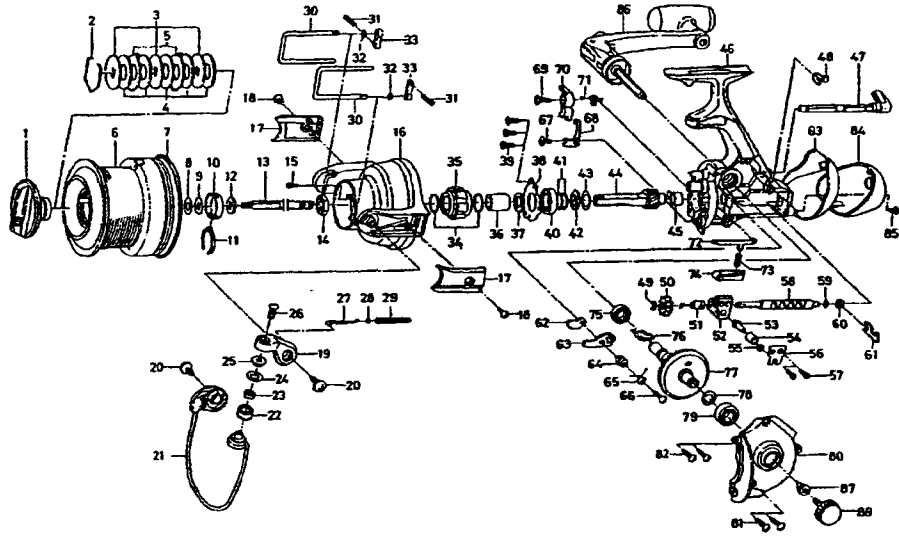

SPINNING REEL **EMBLEM-Z4500A / 5000A / 5500A**

Key No.	Parts No.	Parts Name	Key No.	Parts No.	Parts Name
2-7	F88-1801	SPOOL	51	E39-3501	WORM SHAFT BUSH
1	F88-2201	DRAG KNOB	52	F97-2301	OSC SLIDER
2	F88-4001	DRAG WASHER RET	53	E26-4101	OSC PAWL
3	F88-1701	KEY WASHER	54	E26-4201	OSC PAWL BUSH
4	F75-5501	DRAG WASHER	55	375-0801	OSC PAWL WASHER
5	F75-5701	EARED WASHER	56	E26-4301	OSC SLIDER COVER
7	E40-2901	O RING	57	352-1505	OSC SLIDER COVER SCREW
8	E39-9201	SPOOL WASHER A	58	E54-1101	WORM SHAFT
9	F04-3401	SPOOL WASHER B	59	B41-1701	WORM SHAFT WASHER
10	F20-4001	CLICK LEAF SPRING HOLDER	60	E43-6101	WORM SHAFT COLLAR
11	B74-7701	SPOOL CLICK LEAF SPRING	61	E43-6201	WORM SHAFT RET
12	E26-7501	MAIN SHAFT WASHER	62	F87-9701	A/R PAWL PLT
13	F88-0201	MAIN SHAFT	63	F87-9801	A/R PAWL
14	B43-7608	ROTOR NUT	64	E26-2101	A/R PAWL COLLAR
15	E15-7502	ROTOR NUT LOCK SCREW	65	E43-6301	A/R PAWL SPRING A
16	F97-3401	ROTOR	66	B00-9701	A/R PAWL SCREW
17	E43-2811	BAIL SPRING COVER	67	B84-2102	A/R CLAW SCREW
18	E10-7403	BAIL SPRING COVER SCREW	68	F88-0401	A/R CLAW PLT
19	F47-2102	BAIL ARM	69	L06-6501	A/R CLAW SCREW B
20	E00-7603	BAIL ARM SCREW	70	F88-0501	A/R CLAW
21	F88-2301	BAIL	71	F88-0601	A/R CLAW SPRING
22	F45-4902	LINE ROLLER	72	F88-0701	PUSH BUTTON PLT
23	F05-5601	BALL BEARING A	73	F88-0801	PUSH BUTTON SPRING
24	F44-6202	LINE ROLLER WASHER	74	F88-0901	PUSH BUTTON
25	F44-6302	LINE ROLLER COLLAR	75	E45-3901	BALL BEARING C
26	F60-8903	LINE ROLLER SCREW	76	E26-4502	A/R PAWL SPRING B
27	E32-6701	BAIL SPRING SHAFT	77	F43-6101	DRIVE GEAR
28	E31-3901	BAIL SPRING WASHER	78	371-2824	DRIVE GEAR WASHER
29	E44-1301	BAIL SPRING	79	B54-6001	BALL BEARING D
30	E43-1302	LINE GUARD SHAFT	80	F88-0301	SIDE COVER
31	F06-3301	LINE GUARD SPRING	81	B00-9705	SIDE COVER SCREW A
32	B33-9801	LINE GUARD RET	82	B00-9701	SIDE COVER SCREW B
33	E39-6201	LINE GUARD PLT	83	F88-4501	WATER SHIELD
34	F88-1001	ROLLER CLUTCH RET	84	F88-4601	REAR COVER
35	F88-1101	ROLLER CLUTCH	85	E24-8103	REAR COVER SCREW
36	F70-9801	SPACING SLEEVE	86	F88-1301	HANDLE
37	F26-7702	BEARING WASHER	87	F40-9001	HANDLE COLLAR
38	F88-0101	BEARING RET	88	L00-9106	HANDLE LOCK SCREW
39	F21-2201	BEARING RET SCREW			
40	637-6101	BALL BEARING B			
41	372-7607	SPACER			
42	F88-0001	A/R RATCHET			
43	372-7603	PINION WASHER			
44	F87-9901	PINION GEAR			
45	E33-2101	PINION COLLAR			
46	F87-8001	BODY			
47	F88-9501	A/R LEVER			
48	F87-9501	A/R CAM SPRING			
49	320-5901	WORM SHAFT GEAR RET			
50	F43-6301	WORM SHAFT GEAR			