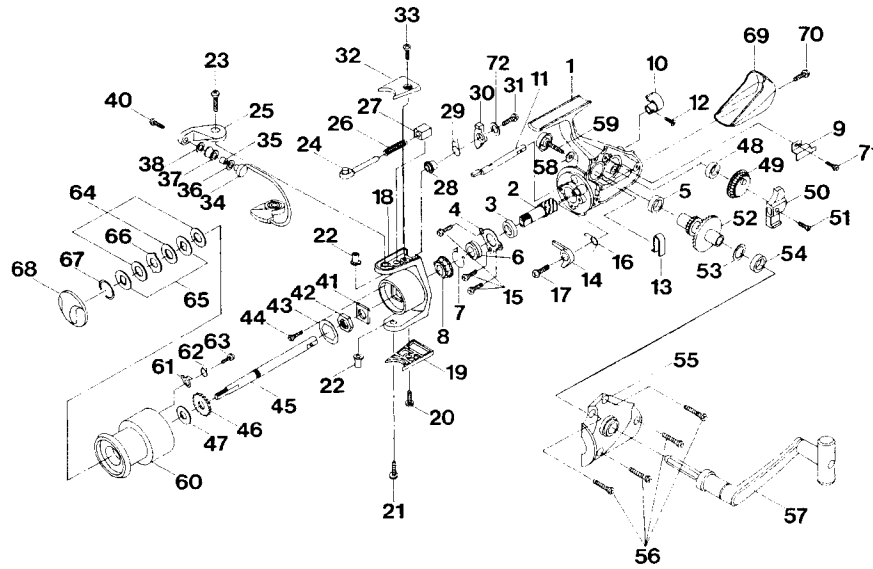

JUPITER-S4500 / 5000

Key No.	Parts No.	Parts Name
1	W30-4602	BODY
2	W30-8901	PINION GEAR
3	W30-1501	BALL BEARING
4	W30-1601	BEARING RET
5	W30-3801	BODY COLLAR
6	W30-7801	SPRING HOLDER
7	W30-7701	A/R PAWL SPRING B
8	W30-7601	A/R RATCHET
9	W30-5001	OSC SLIDER HOLDING PLT
10	W30-7002	A/R LEVER
11	W30-8001	A/R CAM
12	W30-8101	A/R LEVER SCREW
13	W30-7101	A/R CAM SPRING
14	W30-7301	A/R PAWL
15	W30-9501	BEARING RET SCREW
16	W30-7501	A/R PAWL SPRING
17	W30-7401	A/R PAWL SCREW
18	W30-8302	ROTOR
19	W31-1102	BAIL TRIP COVER
20	W30-2701	BAIL TRIP COVER SCREW
21	W31-1001	BAIL HOLDER SCREW
22	W30-1801	BAIL HOLDER COLLAR
23	W30-1701	BAIL ARM SCREW
24	W31-2101	BAIL SPRING SHAFT
25	W30-0902	BAIL ARM
26	W30-9001	BAIL SPRING
27	W31-2301	BAIL SPRING HOLDER
28	W31-1901	BAIL TRIP LEVER COLLAR
29	W31-1701	BAIL TRIP LEVER SPRING
30	W31-1301	BAIL TRIP LEVER
31	W31-1501	BAIL TRIP LEVER SCREW
32	W30-1402	BAIL SPRING COVER
33	W30-2701	BAIL SPRING COVER SCREW
34	W30-0201	BAIL
35	W30-5901	LINE ROLLER COLLAR
36	W30-6101	LINE ROLLER WASHER A
37	W30-6901	LINE ROLLER
38	W30-6201	LINE ROLLER WASHER B
40	W30-5701	LINE ROLLER SCREW

Key No.	Parts No.	Parts Name
41	W30-8201	ROTOR NUT HOLD PLT
42	W30-8701	ROTOR NUT
43	W30-6501	ROTOR NUT WASHER
44	W30-6301	ROTOR NUT LOCK SCREW
45	W30-6701	MAIN SHAFT
46	W30-2001	CLICK GEAR
47	W30-6801	SPOOL WASHER
48	W30-5601	OSC GEAR COLLAR
49	W30-5401	OSC GEAR
50	W30-5301	OSC SLIDER
51	W30-5101	OSC SLIDER SCREW
52	W30-3401	DRIVE GEAR
53	W30-4401	DRIVE GEAR WASHER
54	W30-4201	SIDE COVER BUSHING
55	W30-2502	SIDE COVER
56	W30-2601	SIDE COVER SCREW
57	W30-2802	HANDLE
58	W30-6401	HANDLE LOCK SCREW WASHER
59	W30-3002	HANDLE LOCK SCREW
60	W31-0101	SPOOL
61	W30-1901	CLICK PAWL
62	W30-2101	CLICK SPRING
63	W30-2201	CLICK PAWL SCREW
64	W30-3201	DRAG WASHER
65	W30-4801	KEY WASHER
66	W30-4501	EARED WASHER
67	W30-9601	DRAG WASHER RET
68	W30-3102	DRAG KNOB
69	W30-9202	REAR COVER
70	W30-9401	REAR COVER SCREW
71	W30-4901	OSC SLIDER HOLD PLT SCREW
72	W31-1801	BAIL TRIP LEVER WASHER