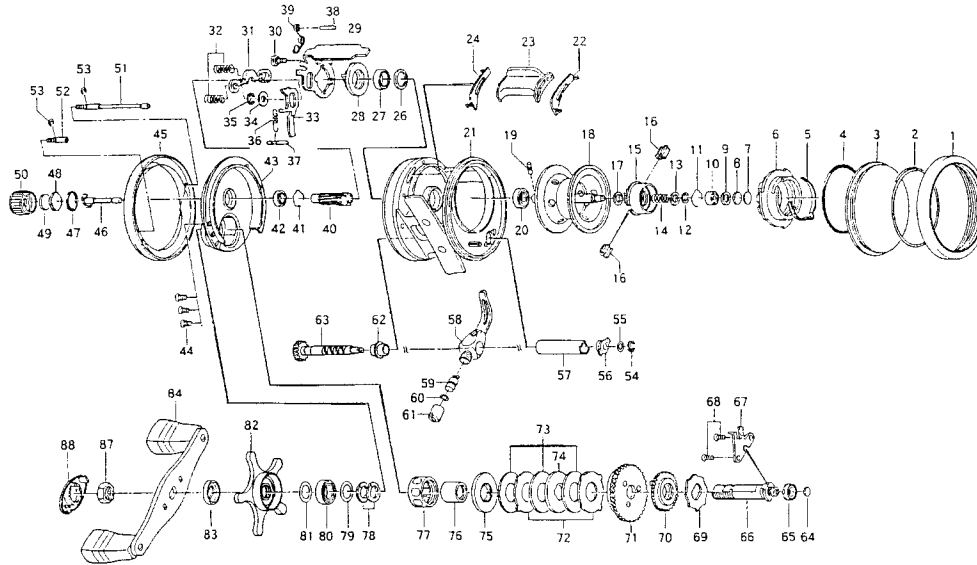

MILLIIONAIRE CV-Z203LA / 253LA

Key No.	Parts No.	Parts Name	Key No.	Parts No.	Parts Name
1	F79-8101	R/S OUTER RING	54	320-5901	WORM SHAFT RET
2	F79-8201	BEARING RET A	55	373-1303	WORM SHAFT WASHER
3	G00-4201	R/S PLT	56	F79-5801	WORM SHAFT HOLDER A
4	F79-8301	O RING A	57	F79-5101	LEVEL WIND GUARD
5	F79-8001	BRAKE CLICK SPRING	58	F79-5201	LINE GUIDE
6	F79-7601	BRAKE ADJ KNOB	59	121-4212	LINE GUIDE PAWL
7	375-7404	SPACER A	60	375-4101	LINE GUIDE WASHER
8	375-7411	SPACER B	61	341-5901	PAWL CAP
9	F57-4303	SPACER C	62	F79-5501	WORM SHAFT HOLDER B
10	E08-8003	BALL BEARING	63	F84-9101	WORM SHAFT
11	E21-9701	BEARING RET B	64	F57-5601	DRIVE SHAFT WASHER
12-20	Z01-1474	SPOOL	65	B35-8605	BALL BEARING C
21	F99-6901	FRAME	66	F84-9002	DRIVE SHAFT
22	F79-3201	CLUTCH LEVER PLT A	67	F99-8001	DRIVE SHAFT RET
23	F99-7502	CLUTCH LEVER	68	E13-4501	DRIVE SHAFT RET SCREW
24	F79-3301	CLUTCH LEVER PLT B	69	F76-1701	A/R RATCHET
26	F79-3401	CLUTCH CAM RET	70	F79-5901	DRIVE GEAR A
27	B86-1702	BALL BEARING A	71	F99-8501	DRIVE GEAR B
28	F99-7401	CLUTCH CAM	72	F79-6101	EARED WASHER
29	F99-7701	YOKE PLT	73	F79-6201	DRAG WASHER
30	F79-3801	CLUTCH CAM SCREW	74	F79-6301	KEY WASHER A
31	F99-8201	YOKE	75	F79-6401	KEY WASHER B
32	F79-4901	YOKE SPRING	76	F79-6501	GEAR SHAFT COLLAR
33	F99-7901	CLUTCH TRIP PLT	77	F55-2703	ROLLER CLUTCH
34	371-6903	CLUTCH TRIP PLT WASHER	78	150-8901	DRAG SPRING WASHER
35	320-1402	CLUTCH TRIP PLT RET	79	B55-3801	BEARING WASHER A
36	F79-4701	CLUTCH TRIP PLT SPRING	80	F05-5502	BALL BEARING D
37	F79-4601	PIN A	81	373-7810	BEARING WASHER B
38	F79-4401	PIN B	82	F84-9202	STAR DRAG
39	F99-8101	CLUTCH SPRING	83	F85-0401	COLLAR
40	F99-8301	PINION GEAR	84	F84-9601	HANDLE
41	E21-9701	BEARING RET C	87	F84-9902	HANDLE NUT
42	F05-5601	BALL BEARING B	88	F85-0001	HANDLE NUT RET
43	F99-6203	L/S PLT			
44	E13-4505	L/S PLT SCREW A			
45	F99-8701	L/S OUTER RING			
46	F80-0501	PINION SHAFT			
47	171-5201	O RING B			
48	B17-5401	SPOOL ADJ CAP METAL			
49	B17-5503	SPACER D			
50	F57-4403	CAST CONTROL CAP			
51	F79-4201	L/S PLT SCREW B			
52	F79-4301	L/S PLT SCREW C			
53	F55-0501	L/S PLT SCREW RET			
41	E21-9701	BEARING RET C			