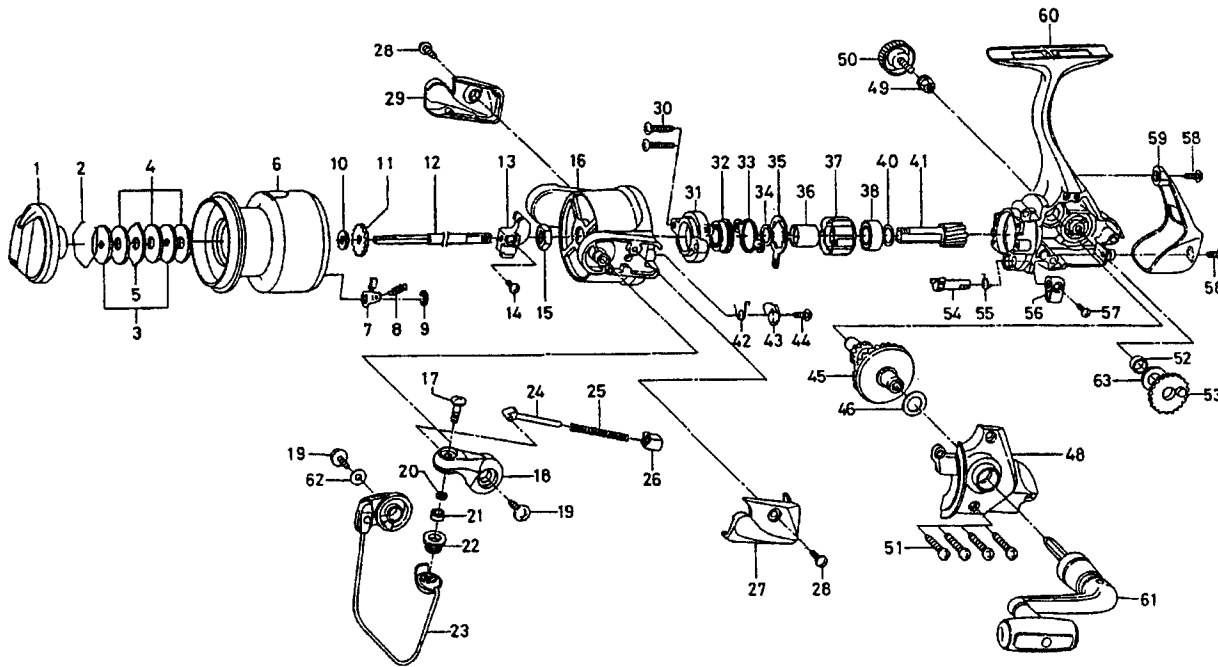

REGAL-X3500C / 4000C

Key No.	Parts No.	Parts Name
2-9	G03-9401	SPOOL
2-9	G11-4801	EXTRA SPOOL
1	F75-0105	DRAG KNOB
2	F37-3301	DRAG WASHER RET
3	F09-4901	KEY WASHER
4	E13-6001	DRAG WASHER
5	373-3603	EARED WASHER
7	B07-5304	CLICK PAWL
8	E40-3101	CLICK SPRING
9	320-5901	CLICK RET
10	F09-4701	SPOOL WASHER
11	E46-2701	CLICK GEAR
12	G02-5701	MAIN SHAFT
13	G02-5501	OSC SLIDER
14	352-1505	OSC SLIDER SCREW
15	G12-3301	ROTOR NUT
16	G13-4602	ROTOR
17	G01-8601	LINE ROLLER SCREW
18	G01-7801	BAIL ARM
19	B84-2102	BAIL HOLDER SCREW
20	F89-7101	LINE ROLLER WASHER
21	F62-5102	BALL BEARING A
22	F62-5001	LINE ROLLER
23	G02-6502	BAIL
24	G14-8601	BAIL SPRING
25	G01-7502	BAIL SPRING SHAFT
26	G01-7401	BAIL SPRING HOLDER
27	G02-6402	BAIL SPRING COVER
28	E36-4202	BAIL HOLDER COVER SCREW
29	G02-6702	BAIL HOLDER COVER
30	G06-1501	BEARING RET SCREW
31	G02-5401	BEARING RET
32	F25-2901	BALL BEARING B
33	F67-9701	ROLLER CLUTCH RET A

Key No.	Parts No.	Parts Name
34	373-7814	BEARING RET WASHER
35	F64-1401	ROLLER CLUTCH RET B
36	F73-2203	SPACING SLEEVE
37	F64-1201	ROLLER CLUTCH
38	F64-1101	BALL BEARING C
40	373-7814	PINION WASHER
41	G02-5301	PINION GEAR
42	G01-7201	BAIL TRIP LEVER SPRING
43	G02-7301	BAIL TRIP LEVER
44	G12-2401	BAIL TRIP LEVER SCREW
45	G02-5601	DRIVE GEAR
46	373-7808	DRIVE GEAR WASHER
48	G14-2401	SIDE COVER
49	F72-1201	HANDLE COLLAR
50	F67-6503	HANDLE SCREW
51	B83-5002	SIDE COVER SCREW
52	F13-1601	OSC GEAR COLLAR
53	F74-7801	OSC GEAR
54	G02-2301	A/R CAM
55	G01-6101	A/R CAM SPRING
56	G01-5801	A/R LEVER
57	G01-6001	A/R LEVER SCREW
58	E24-8101	REAR COVER SCREW
59	G02-5902	REAR COVER
60	G02-7201	BODY
61	G02-8501	HANDLE
62	F40-1001	BAIL HOLDER WASHER
63	G13-1700	OSC GEAR WASHER

X4000C Special Parts

Key No.	Parts No.	Parts Name
2-9	G03-9001	SPOOL
2-9	G11-4501	EXTRA SPOOL