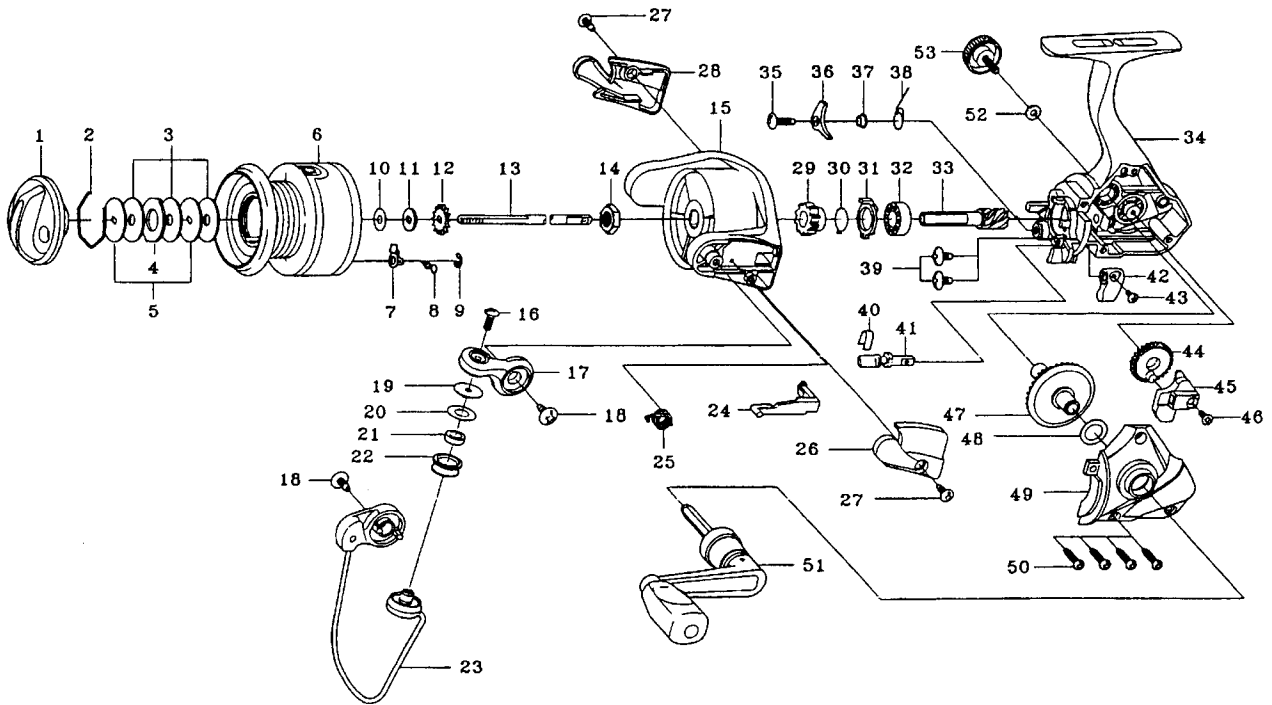

SPINNING REEL SPINSTAR-X2500C

Key No.	Parts No.	Parts Name
2-9	G04-9801	SPOOL
1	F32-2107	DRAG KNOB
2	171-7701	DRAG WASHER RET
3	E13-6003	DRAG WASHER
4	373-3603	EARED WASHER
5	E46-7201	KEY WASHER
7	B07-5304	CLICK PAWL
8	E40-3101	CLICK SPRING
9	320-5901	CLICK RET
10	E39-8000	SPOOL WASHER A
11	E46-7101	SPOOL WASHER B
12	270-6501	CLICK GEAR
13	F99-0601	MAIN SHAFT
14	341-9201	ROTOR NUT
15	F31-1407	ROTOR
16	B67-9304	LINE ROLLER SCREW
17	F61-9203	BAIL ARM
18	B84-2102	BAIL HOLDER SCREW
19	F44-6302	ROLLER COLLAR
20	F44-6202	LINE ROLLER WASHER
21	F47-3401	LINE ROLLER BUSHING
22	F47-2402	LINE ROLLER
23	F99-1602	BAIL
24	E45-1601	BAIL TRIP LEVER
25	F12-8901	BAIL SPRING
26	F31-0327	BAIL SPRING COVER
27	E36-4202	BAIL HOLDER COVER SCREW

Key No.	Parts No.	Parts Name
28	F31-0407	BAIL HOLDER COVER
29	F31-1502	A/R RATCHET
30	F19-6301	A/R PAWL SPRING B
31	F19-6201	A/R COLLAR
32	L03-6601	BALL BEARING
33	E51-9801	PINION GEAR
34	G04-9601	BODY
35	L00-1801	A/R PAWL SCREW
36	F19-5301	A/R PAWL
37	L01-4302	A/R PAWL COLLAR
38	L00-1501	A/R PAWL SPRING A
39	E03-7801	BEARING RET SCREW
40	F19-5201	A/R CAM SPRING
41	F98-9301	A/R CAM
42	F98-9202	A/R LEVER
43	F98-9401	A/R LEVER SCREW
44	F67-7401	OSC GEAR
45	F98-9601	OSC SLIDER
46	351-0315	OSC SLIDER SCREW
47	F17-0001	DRIVE GEAR
48	373-7808	DRIVE GEAR WASHER
49	F99-0802	SIDE COVER
50	E15-8602	SIDE COVER SCREW
51	G04-9701	HANDLE
52	F02-0201	HANDLE WASHER
53	B92-5012	HANDLE SCREW