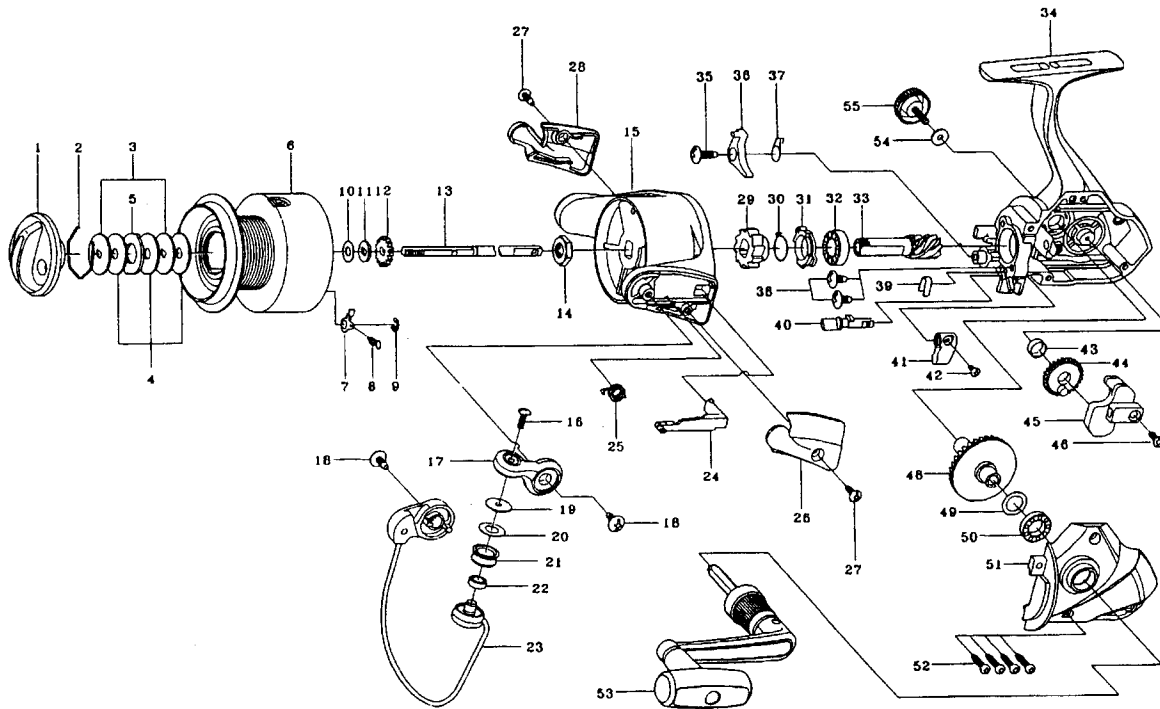

SPINSTAR-Z3500C / 4000C

Key No.	Parts No.	Parts Name
2-9	G07-0801	SPOOL
2-9	G12-1901	SPOOL (EXTRA)
1	F32-9508	DRAG KNOB
2	171-7701	DRAG WASHER RET
3	F09-4901	KEY WASHER
4	E13-6003	DRAG WASHER
5	373-3603	EARED WASHER
7	B07-5304	CLICK PAWL
8	E40-3101	CLICK SPRING
9	320-5901	CLICK RET
10	F09-4800	SPOOL WASHER A
11	F09-4701	SPOOL WASHER B
12	E46-2701	CLICK GEAR
13	F99-2301	MAIN SHAFT
14	340-6602	ROTOR NUT
15	F31-3908	ROTOR
16	B67-9304	LINE ROLLER SCREW
17	F61-9201	BAIL ARM
18	B84-2102	BAIL HOLDER SCREW
19	F44-6302	ROLLER COLLAR
20	F44-6202	LINE ROLLER WASHER
21	F45-4902	LINE ROLLER
22	F05-5601	BALL BEARING A
23	F99-2701	BAIL
24	E46-2101	BAIL TRIP LEVER
25	F12-8901	BAIL SPRING
26	F31-4324	BAIL SPRING COVER
27	E36-4202	BAIL HOLDER COVER SCREW
28	F31-4408	BAIL HOLDER COVER
29	F31-9801	A/R RATCHET
30	F20-1101	A/R PAWL SPRING B
31	F20-1001	A/R COLLAR
32	L03-6502	BALL BEARING B

Key No.	Parts No.	Parts Name
33	E52-0101	PINION GEAR
34	G07-0401	BODY
35	E00-7101	A/R PAWL SCREW
36	F19-9901	A/R PAWL
37	F19-9801	A/R PAWL SPRING A
38	E03-7801	BEARING RET SCREW
39	F19-5201	A/R CAM SPRING
40	F98-9301	A/R CAM
41	F98-9201	A/R LEVER
42	F98-9401	A/R LEVER SCREW
43	F13-1601	OSC GEAR COLLAR
44	G18-9301	OSC GEAR
45	F99-2201	OSC SLIDER
46	352-1505	OSC SLIDER SCREW
48	E52-0201	DRIVE GEAR
49	373-7808	DRIVE GEAR WASHER
50	631-6901	BALL BEARING C
51	F99-2403	SIDE COVER
52	E15-8602	SIDE COVER SCREW
53	G07-0501	HANDLE
54	F02-0201	HANDLE WASHER
55	F03-5605	HANDLE SCREW

Z4000C Special Parts

Key No.	Parts No.	Parts Name
2-9	G07-1201	SPOOL
2-9	G12-2101	SPOOL (EXTRA)
15	F31-4208	ROTOR
23	F99-4001	BAIL
24	E46-3101	BAIL TRIP LEVER
34	G07-0402	BODY
51	F99-2404	SIDE COVER