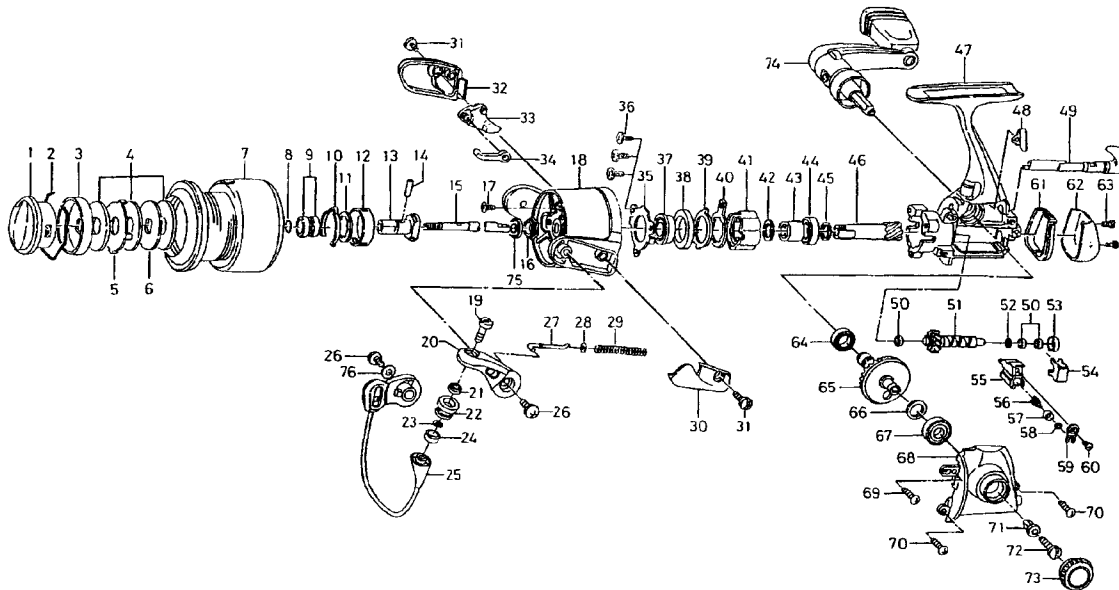

SPINNING REEL TEAM DAIWA-Z2000CU

Key No.	Parts No.	Parts Name	Key No.	Parts No.	Parts Name
2-7	G10-3501	SPOOL	39	F62-2301	ROLLER CLUTCH RET A
1	F96-4602	DRAG KNOB	40	F62-2201	ROLLER CLUTCH RET B
2	F74-2501	DRAG WASHER RET	41	F62-2002	ROLLER CLUTCH
3	F90-8701	DRAG KNOB CLICK PLT	42	375-8509	ROLLER CLUTCH WASHER
4	F63-5001	DRAG WASHER	43	F73-2501	SPACING SLEEVE
5	F63-5201	EARED WASHER	44	637-5702	BALL BEARING D
6	F63-5101	KEY WASHER	45	F63-3502	BALL BEARING COLLAR B
8	F76-5901	O RING	46	F89-1001	PINION GEAR
9	F01-6401	BALL BEARING A	47	G10-2801	BODY
10	F70-4901	SPOOL CLICK LEAF SPRING	48	F76-9101	A/R LEVER SPRING
11	F62-5501	SPOOL WASHER	49	F62-1310	A/R LEVER
12	F62-5401	CLICK LEAF SPRING HOLDER	50	F28-2201	BALL BEARING E
13	F62-5301	SPOOL METAL	51	F91-0301	WORM SHAFT
14	F62-5601	PIN	52	375-4101	WORM SHAFT WASHER
15	F62-2801	MAIN SHAFT	53	F62-1701	WORM SHAFT COLLAR
16	F97-9301	ROTOR NUT	54	F62-1801	WORM SHAFT RET
17	B55-7603	ROTOR NUT LOCK SCREW	55	F63-1701	OSC SLIDER
18	F90-7901	ROTOR	56	F89-1701	OSC PAWL
19	F92-1701	LINE ROLLER SCREW	57	F91-3001	OSC PAWL BUSH
20	F89-2201	BAIL ARM	58	375-0801	OSC PAWL WASHER
21	G02-0801	BALL BEARING B	59	F62-2901	OSC SLIDER COVER
22	F92-1601	LINE ROLLER	60	E15-0205	OSC SLIDER COVER SCREW
23	F89-7101	LINE ROLLER WASHER	61	F62-3104	WATER SHIELD
24	G04-7601	LINE ROLLER COLLAR	62	F62-3206	REAR COVER
25	F96-4002	BAIL	63	F62-3301	REAR COVER SCREW
26	F89-2501	BAIL HOLDER SCREW	64	F01-6401	BALL BEARING F
27	F89-2301	BAIL SPRING SHAFT	65	F63-1001	DRIVE GEAR
28	E31-3901	BAIL SPRING WASHER	66	375-8500	DRIVE GEAR WASHER
29	F89-2401	BAIL SPRING	67	636-6403	BALL BEARING G
30	F89-2601	BAIL SPRING COVER	68	F62-3010	SIDE COVER
31	F89-2701	BAIL SPRING COVER SCREW	69	351-1005	SIDE COVER SCREW A
32	F90-8101	BAIL TRIP COVER	70	351-1106	SIDE COVER SCREW B
33	F72-7201	BAIL TRIP LEVER	71	F40-4801	HANDLE COLLAR
34	F62-4601	BAIL TRIP PLT	72	363-8511	HANDLE SCREW
35	F94-6601	BEARING RET	73	F96-4301	HANDLE SCREW CAP
36	352-2501	BEARING RET SCREW	74	G10-3301	HANDLE
37	F22-6701	BALL BEARING C	75	F97-9401	ROTOR NUT WASHER
38	F94-6201	BALL BEARING COLLAR A	76	G04-7901	BAIL HOLDER WASHER