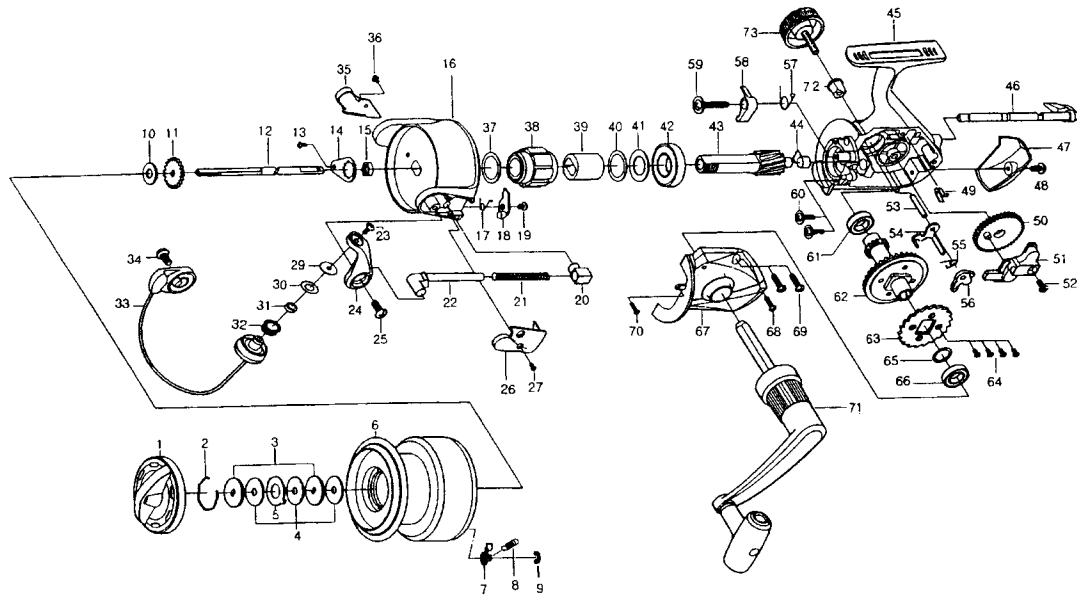

KASTOR 4500 / 5000

Key No.	Parts No.	Parts Name	Key No.	Parts No.	Parts Name
1	E54-5701	DRAG KNOB	40	F71-1801	BALL BEARING WASHER A
2	171-7701	DRAG WASHER RET	41	F71-1701	BALL BEARING WASHER B
3	L03-1301	KEY WASHER	42	L03-6401	BALL BEARING A
4	373-3711	DRAG WASHER	43	E54-2001	PINION GEAR
5	B89-9501	EARED WASHER	44	B88-0001	PINION COLLAR
2-9	E54-5801	SPOOL	45	E54-1602	BODY
7	B07-8201	CLICK PAWL	46	E54-1802	A/R LEVER
8	145-2101	CLICK SPRING	47	E54-3502	REAR COVER
9	320-1402	CLICK RET	48	F21-2201	REAR COVER SCREW
10	L00-3400	SPOOL WASHER	49	E54-1701	A/R CAM SPRING
11	L02-1401	CLICK GEAR	50	E54-2201	OSC GEAR
12	E54-3301	MAIN SHAFT	51	E54-2301	OSC SLIDER
13	L01-1702	ROTOR NUT HOLD PLT SCREW	52	351-8901	OSC SLIDER SCREW
14	F58-9801	ROTOR NUT HOLD PLT	53	E54-2501	A/R CAM SHAFT
15	340-8301	ROTOR NUT	54	E54-2401	A/R CAM
16	E54-3602	ROTOR	55	E54-2601	A/R PAWL SPRING A
17	F72-3301	BAIL TRIP LEVER SPRING	56	E54-3001	A/R PAWL A
18	F71-2601	BAIL TRIP LEVER	57	F72-1701	A/R PAWL SPRING B
19	E80-0802	BAIL TRIP LEVER SCREW	58	E54-2101	A/R PAWL B
20	E80-8901	BAIL SPRING HOLDER	59	F75-4101	A/R PAWL SCREW
21	E54-3901	BAIL SPRING	60	L01-1601	BEARING RET SCREW
22	E80-8706	BAIL SPRING SHAFT	61	B54-6001	BALL BEARING B
23	F60-7301	LINE ROLLER SCREW	62	E54-2701	DRIVE GEAR
24	E54-4002	BAIL ARM	63	E54-2801	A/R RATCHET
25	E00-7601	BAIL ARM SCREW	64	E54-2901	A/R RATCHET SCREW
26	E54-4102	BAIL SPRING COVER	65	371-2824	DRIVE GEAR WASHER
27	G25-7301	BAIL SPRING COVER SCREW A	66	B54-6001	BALL BEARING C
28	E24-8101	BAIL SPRING COVER SCREW B	67	E54-3402	SIDE COVER
29	F44-6302	LINE ROLLER COLLAR	68	E13-0501	SIDE COVER SCREW A
30	F44-6202	LINE ROLLER WASHER	69	B83-5002	SIDE COVER SCREW B
31	F47-3401	LINE ROLLER BUSHING	70	G25-7301	SIDE COVER SCREW C
32	F45-4901	LINE ROLLER	71	E54-7301	HANDLE
33	E54-4202	BAIL	72	F73-1601	HANDLE COLLAR
34	E00-7601	BAIL HOLDER SCREW	73	L00-9102	HANDLE SCREW
35	E54-4402	BAIL HOLDER COVER			
36	E24-8101	BAIL HOLDER COVER SCREW			
37	F71-1801	ROLLER CLUTCH WASHER			
38	F72-2601	ROLLER CLUTCH			
39	F70-9801	SPACING SLEEVE			

KA5000 SPECIAL PARTS

Key No.	Parts No.	Parts Name
2-9	E54-6301	SPOOL