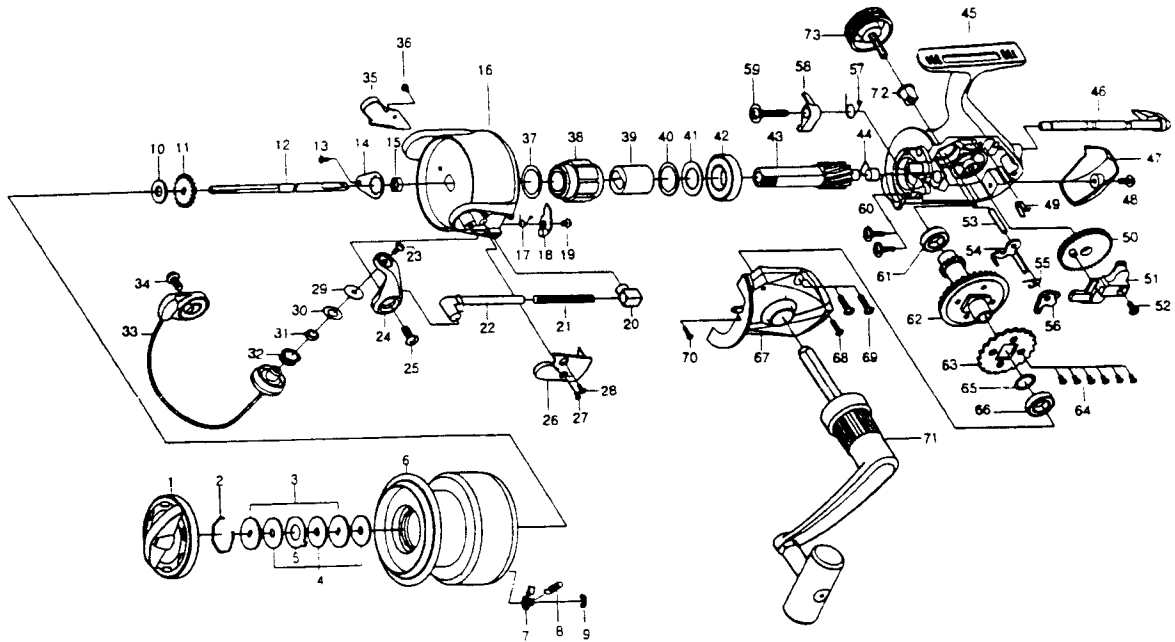

KASTOR 5500 / 6000

* Indicate part number changed

Key No.	Parts No.	Parts Name	Key No.	Parts No.	Parts Name
1	E54-5701	DRAG KNOB	40	F71-1801	BALL BEARING WASHER A
2	171-7701	DRAG WASHER RET	41	F71-1701	BALL BEARING WASHER B
3	L03-1301	KEY WASHER	42	L03-6401	BALL BEARING A
4	373-3711	DRAG WASHER	43	E54-7701	PINION GEAR
5	B89-9501	EARED WASHER	44	L00-6001	PINION COLLAR
2-9	E55-0601	SPOOL	45	E54-7502	BODY
7	B07-8201	CLICK PAWL	46	E54-1804	A/R LEVER
8	145-2101	CLICK SPRING	47	E54-8802	REAR COVER
9	320-1402	CLICK RET	48	F21-2201	REAR COVER SCREW
10	L00-3400	SPOOL WASHER	49	E54-1701	A/R CAM SPRING
11	L11-8501	CLICK GEAR	50	E54-7801	OSC GEAR
12	E54-8601	MAIN SHAFT	51	E54-7901	OSC SLIDER
13	L01-1702	ROTOR NUT HOLD PLT SCREW	52	351-8901	OSC SLIDER SCREW
14	F58-9801	ROTOR NUT HOLD PLT	53	E54-8101	A/R CAM SHAFT
15	340-8301	ROTOR NUT	54	E54-8001	A/R CAM
16	E54-8902	ROTOR	55	E54-2601	A/R PAWL SPRING A
17	F72-3301	BAIL TRIP LEVER SPRING	56	E54-8301	A/R PAWL A
18	F71-2601	BAIL TRIP LEVER	57	F72-1701	A/R PAWL SPRING B
19	E80-0802	BAIL TRIP LEVER SCREW	58	E54-2101	A/R PAWL B
20	E80-8901	BAIL SPRING HOLDER	59	F75-4101	A/R PAWL SCREW
21	E54-9101	BAIL SPRING	60	L01-1601	BEARING RET SCREW
22	E80-8707	BAIL SPRING SHAFT	61	B54-6001	BALL BEARING B
23	F60-7301	LINE ROLLER SCREW	62	L07-1702	DRIVE GEAR
24	E54-4002	BAIL ARM	63	E54-8201	A/R RATCHET
25	E00-7601	BAIL ARM SCREW	64	E54-2901	A/R RATCHET SCREW
26	E54-9202	BAIL SPRING COVER	65	371-2824	DRIVE GEAR WASHER
27	G25-7301	BAIL SPRING COVER SCREW A	66	B54-6001	BALL BEARING C
28	E24-8101	BAIL SPRING COVER SCREW B	67	E54-8702	SIDE COVER
29	F44-6302	LINE ROLLER COLLAR	68	E13-0501	SIDE COVER SCREW A
30	F44-6202	LINE ROLLER WASHER	69	B83-5002	SIDE COVER SCREW B
31	F47-3401	LINE ROLLER BUSHING	70	G25-7301	SIDE COVER SCREW C
32	F45-4901	LINE ROLLER	71	E55-1601	HANDLE
33	E54-9302	BAIL	72	F73-1601	HANDLE COLLAR
34	E00-7601	BAIL HOLDER SCREW	73	L00-9102	HANDLE SCREW
35	E54-9502	BAIL HOLDER COVER			
36	E24-8101	BAIL HOLDER COVER SCREW			
37	F71-1801	ROLLER CLUTCH WASHER			
38	F72-2601	ROLLER CLUTCH			
39	F70-9801	SPACING SLEEVE			

KA6000 SPECIAL PARTS

Key No.	Parts No.	Parts Name
2-9	E55-1401	SPOOL