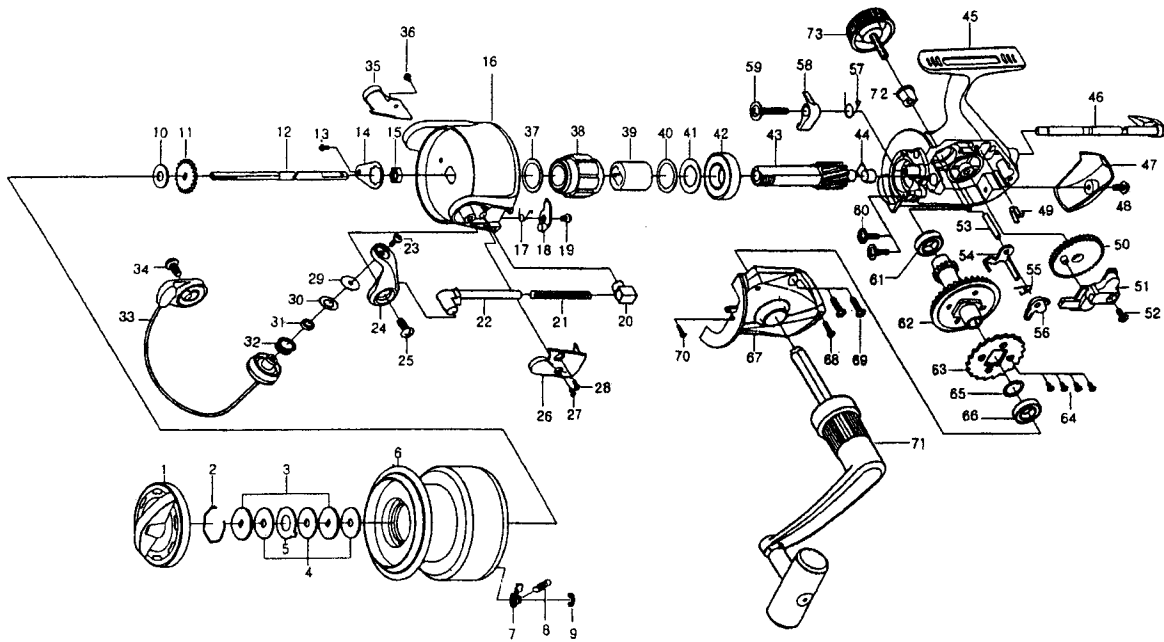

LAGUNA 4500 / 5000

Key No.	Parts No.	Parts Name
1	E54-5501	DRAG KNOB
2	171-7701	DRAG WASHER RET
3	L03-1301	KEY WASHER
4	373-3711	DRAG WASHER
5	B89-9501	EARED WASHER
2-9	E54-5201	SPOOL
2-9	E54-6601	SPOOL (EXTRA)
7	B07-8201	CLICK PAWL
8	145-2101	CLICK SPRING
9	320-1402	CLICK RET
10	L00-3400	SPOOL WASHER
11	L02-1401	CLICK GEAR
12	E54-3301	MAIN SHAFT
13	L01-1702	ROTOR NUT HOLD PLT SCREW
14	F58-9801	ROTOR NUT HOLD PLT
15	340-8301	ROTOR NUT
16	E54-3601	ROTOR
17	F72-3301	BAIL TRIP LEVER SPRING
18	F71-2601	BAIL TRIP LEVER
19	E80-0802	BAIL TRIP LEVER SCREW
20	E80-8901	BAIL SPRING HOLDER
21	E54-3901	BAIL SPRING
22	E80-8706	BAIL SPRING SHAFT
23	F60-7301	LINE ROLLER SCREW
24	E54-4001	BAIL ARM
25	E00-7601	BAIL ARM SCREW
26	E54-4101	BAIL SPRING COVER
27	G25-7301	BAIL SPRING COVER SCREW A
28	E24-8101	BAIL SPRING COVER SCREW B
29	F44-6302	LINE ROLLER COLLAR
30	F44-6202	LINE ROLLER WASHER
31	F05-5601	BALL BEARING A
32	F45-4902	LINE ROLLER
33	E54-4201	BAIL
34	E00-7601	BAIL HOLDER SCREW
35	E54-4401	BAIL HOLDER COVER
36	E24-8101	BAIL HOLDER COVER SCREW
37	F71-1801	ROLLER CLUTCH WASHER
38	F72-2601	ROLLER CLUTCH
39	F70-9801	SPACING SLEEVE

LA5000 SPECIAL PARTS

Key No.	Parts No.	Parts Name
2-9	E54-6001	SPOOL
2-9	E54-6901	SPOOL (EXTRA)