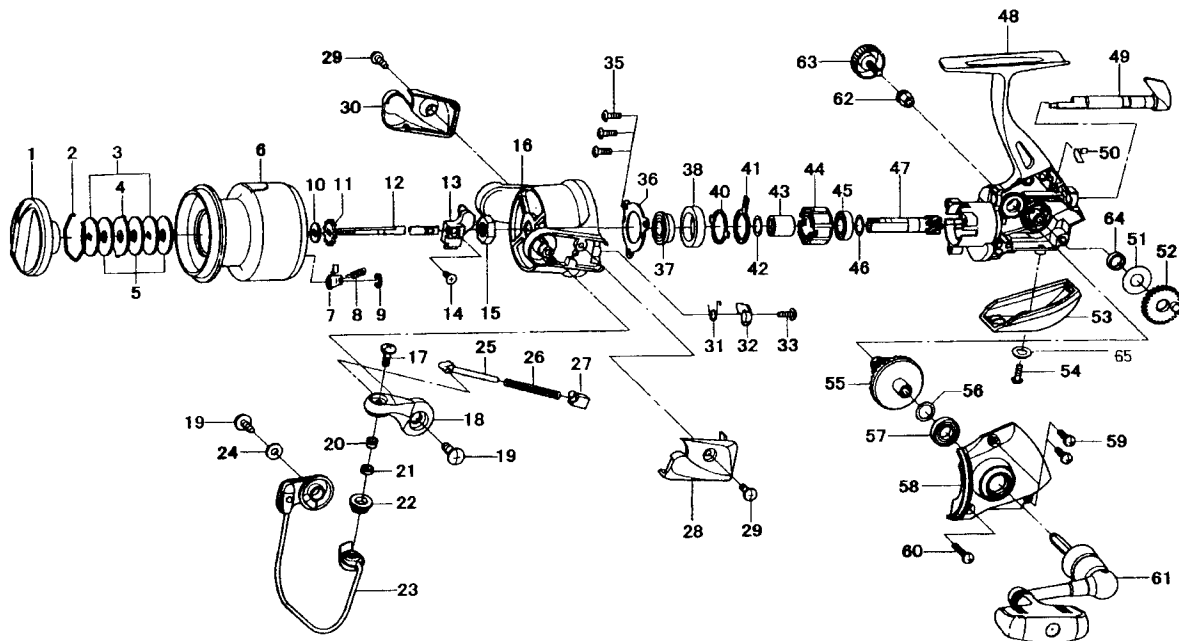

# ONDINE 3500 / 4000

Key No.	Parts No.	Parts Name
1	F75-0108	DRAG KNOB
2	F37-3301	DRAG WASHER RET
3	F09-4901	KEY WASHER
4	373-3603	EARED WASHER
5	E13-6001	DRAG WASHER
2-9	G25-5701	SPOOL
2-9	G28-0601	SPOOL (EXTRA)
7	B07-5304	CLICK PAWL
8	E40-3101	CLICK SPRING
9	320-5901	CLICK RET
10	F09-4701	SPOOL WASHER
11	E46-2701	CLICK GEAR
12	G29-1701	MAIN SHAFT
13	G02-5501	OSC SLIDER
14	352-1505	OSC SLIDER SCREW
15	G12-3301	ROTOR NUT
16	G02-6006	ROTOR
17	G01-8601	LINE ROLLER SCREW
18	G01-7801	BAIL ARM
19	G20-5001	BAIL ARM SCREW
20	G15-2501	LINE ROLLER COLLAR
21	G17-3801	LINE ROLLER WASHER
22	F62-5001	LINE ROLLER
23	G02-6502	BAIL
24	F40-1001	BAIL HOLDER WASHER
25	G01-7502	BAIL SPRING SHAFT
26	G14-8601	BAIL SPRING
27	G01-7401	BAIL SPRING HOLDER
28	G02-6404	BAIL SPRING COVER
29	G20-5101	BAIL SPRING COVER SCREW
30	G02-6704	BAIL HOLDER COVER
31	G01-7201	BAIL TRIP LEVER SPRING
32	G01-7301	BAIL TRIP LEVER
33	G19-3701	BAIL TRIP LEVER SCREW
35	352-2501	BEARING RET SCREW

Key No.	Parts No.	Parts Name
36	G22-9901	BEARING RET
37	F25-2901	BALL BEARING A
38	F92-0602	BALL BEARING COLLAR
40	F64-1501	CLUTCH CAM RET
41	F64-1401	CLUTCH CAM
42	373-7814	CLUTCH CAM WASHER
43	F73-2203	SPACING SLEEVE
44	G31-4501	ROLLER CLUTCH
45	F64-1101	BALL BEARING B
46	373-7814	PINION GEAR WASHER
47	G29-1301	PINION GEAR
48	G25-5601	BODY
49	G19-3103	A/R LEVER
50	G19-3301	A/R CAM SPRING
51	G13-1700	OSC GEAR WASHER
52	F74-7801	OSC GEAR
53	G23-0101	REAR COVER
54	F50-5701	REAR COVER SCREW
55	G02-5601	DRIVE GEAR
56	373-7808	DRIVE GEAR WASHER
57	631-6901	BALL BEARING C
58	G23-0004	SIDE COVER
59	351-1106	SIDE COVER SCREW A
60	G25-9101	SIDE COVER SCREW B
61	G25-5001	HANDLE
62	F72-1201	HANDLE COLLAR
63	F42-5802	HANDLE SCREW
64	F13-1601	OSC GEAR COLLAR
65	G25-6401	REAR COVER WASHER

### ON4000 SPECIAL PARTS

Key No.	Parts No.	Parts Name
2-9	G25-6201	SPOOL
2-9	G28-0701	SPOOL (EXTRA)