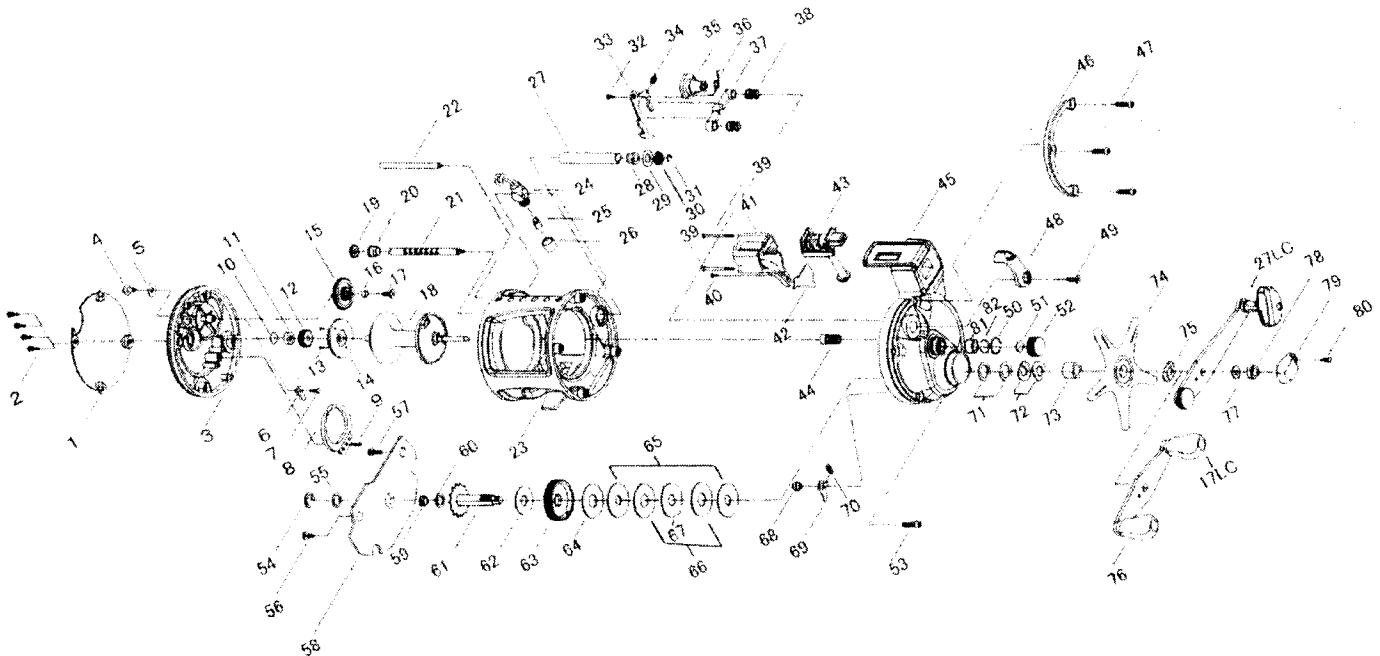

CONVENTIONAL REEL

ACCUDEPTH 17LC / 27LC / 27LC-W

Key No.	Parts No.	Parts Name
1	W60-0101	L/S OUTER PLT
2	W60-0201	L/S PLT SCREW
3	W60-0301	L/S PLT
4	W60-0401	CLICK BUTTON
5	W60-0501	CLICK BUTTON WASHER
6	W60-0601	CLICK PAWL
7	W60-0701	CLICK PAWL SCREW
8	W60-0801	CLICK SPRING
9	W60-0901	CLICK SPRING SCREW
10	W60-1001	SPACER A
11	W60-1101	BUSHING A
12	W60-1201	SPOOL GEAR
13	W60-1301	CLICK GEAR SCREW
14	W60-1401	CLICK GEAR
15	W60-1501	IDLE GEAR
16	W60-1601	IDLE GEAR COLLAR
17	W60-1701	IDLE GEAR SCREW
18	W60-1801	SPOOL
19	W60-2001	WORM SHAFT GEAR
20	W60-2101	WORM SHAFT BUSH
21	W60-2201	WORM SHAFT
22	W60-2401	STABILIZER BAR
23	W60-2601	FRAME
24	W60-2801	LEVEL WIND
25	W60-2901	LINE GUIDE PAWL
26	W60-3001	PAWL CAP
27	W60-3101	LEVEL WIND GUARD
28	W60-3301	WORM SHAFT COLLAR
29	W60-3401	WORM SHAFT WASHER
30	W60-3501	COUNTER GEAR
31	W60-3601	WORM SHAFT RET
32	W60-3701	YOKE PLT SCREW
33	W60-3801	YOKE PLT
34	W60-3901	YOKE PLT SPRING
35	W60-4001	CLUTCH CAM
36	W60-4101	CLUTCH SPRING
37	W60-4201	YOKE
38	W60-4301	YOKE SPRING
39	W60-4401	COUNTER COVER SCREWA
40	W60-4501	COUNTER COVER SCREWB
41	W60-4601	COUNTER COVER
42	W60-4701	COUNTER PLT
43	W60-4801	DEPTH COUNTER
44	W60-4901	PINION GEAR
45	W60-5001	R/S PLT
46	W60-5101	R/S OUTER RING
47	W60-5201	R/S PLT SCREWA