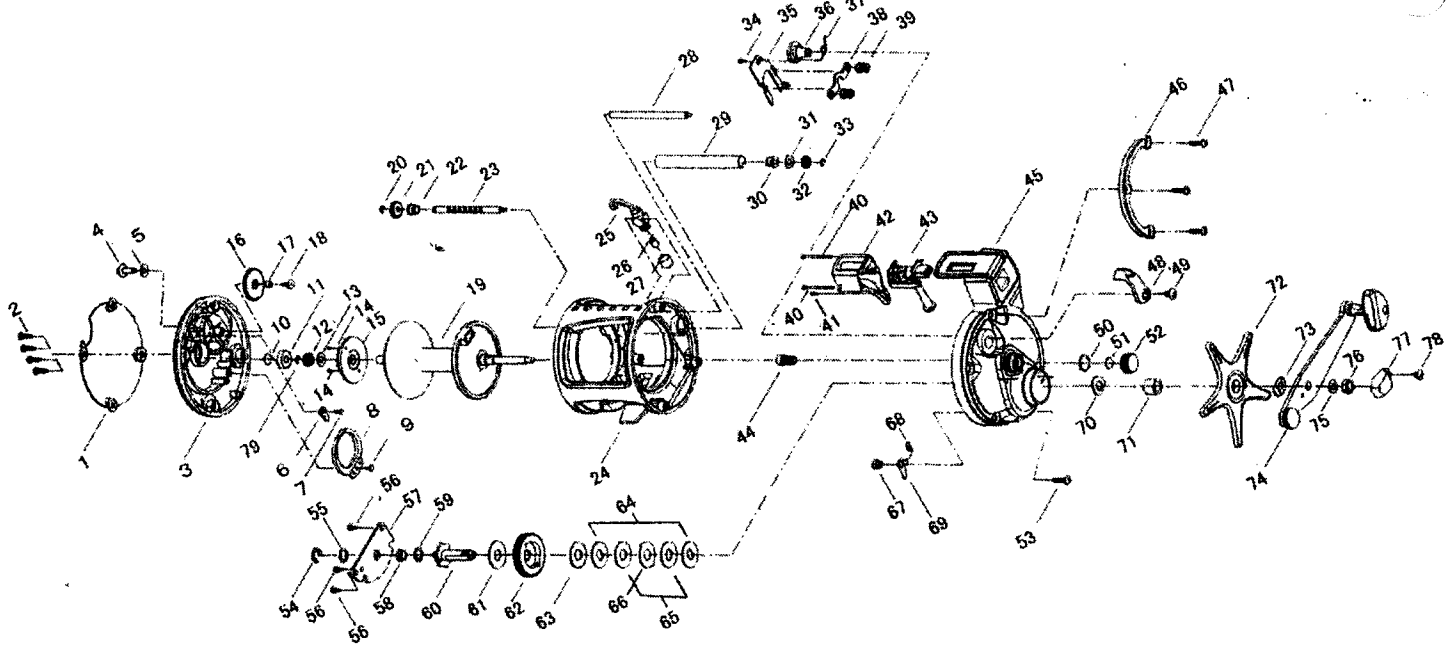

**CONVENTIONAL REEL**

**ACCUDEPTH 47LC / 57LC**

Key No.	Parts No.	Parts Name
1	W60-8901	L/S OUTER PLT
2	W60-9101	L/S PLT SCREW
3	W60-9201	L/S PLT
4	W60-9401	CLICK BUTTON
5	W60-0501	CLICK BUTTON WASHER
6	W60-0601	CLICK PAWL
7	W60-0701	CLICK PAWL SCREW
8	W60-0801	CLICK SPRING
9	W60-0901	CLICK SPRING SCREW
10	W60-1001	SPACER A
11	W60-1101	BUSHING A
12	W60-9501	SPOOL GEAR
13	W60-9601	SPOOL WASHER
14	W60-1301	CLICK GEAR SCREW
15	W60-9701	CLICK GEAR
16	W60-9801	IDLE GEAR
17	W60-1601	IDLE GEAR COLLAR
18	W60-9901	IDLE GEAR SCREW
19	W61-0001	SPOOL
20	W61-0201	WORM SHAFT RET A
21	W61-0301	WORM SHAFT GEAR
22	W60-2101	WORM SHAFT BUSH
23	W61-0401	WORM SHAFT
24	W61-0601	FRAME
25	W61-0801	LEVEL WIND
26	W60-2901	LINE GUIDE PAWL
27	W60-3001	PAWL CAP
28	W61-1001	STABILIZER BAR
29	W61-1101	LEVEL WIND GUARD
30	W60-2101	WORM SHAFT COLLAR
31	W60-3401	WORM SHAFT WASHER
32	W60-3501	COUNTER GEAR
33	W60-3601	WORM SHAFT RET B
34	W60-0701	YOKE PLT SCREW
35	W61-1301	YOKE PLT
36	W60-4001	CLUTCH CAM
37	W60-4101	CLUTCH SPRING
38	W61-1401	YOKE
39	W60-4301	YOKE SPRING
40	W60-4401	COUNTER COVER SCREWA
41	W60-4501	COUNTER COVER SCREWB
42	W60-4601	COUNTER COVER
43	W60-4801	DEPTH COUNTER
44	W61-1601	PINION GEAR
45	W61-1701	R/S PLT
46	W61-1901	R/S OUTER RING
47	W61-2101	R/S PLT SCREW
48	W60-5301	CLUTCH LEVER

**SPECIAL PART FOR AD57LC**

Key No.	Parts No.	Parts Name
1	W60-9001	L/S OUTER PLT
3	W60-9301	L/S PLT
19	W61-0101	SPOOL
23	W61-0501	WORM SHAFT
24	W61-0701	FRAME
25	W61-0901	LEVEL WIND
29	W61-1201	LEVEL WIND GUARD
43	W61-1501	DEPTH COUNTER
45	W61-1801	R/S PLT
46	W61-2001	R/S OUTER RING
48	W61-2201	CLUTCH LEVER
57	W61-2801	HOLD PLT
74	W61-3501	HANDLE