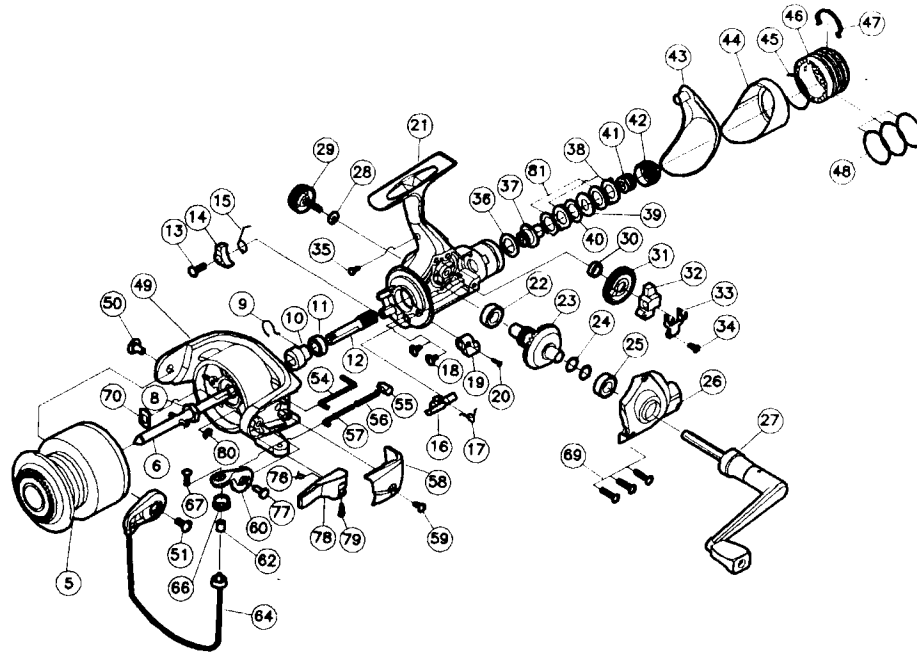

# CROSSFIRE 1555

Key No.	Parts No.	Parts Name	Key No.	Parts No.	Parts Name
5	W35-0402	SPOOL	39	W00-0601	KEY WASHER
6	W00-5101	MAIN SHAFT	40	W00-0401	DRAG WASHER B
8	W00-4801	ROTOR NUT	41	W00-0701	DRAG COIL SPRING
9	W35-1101	A/R PAWL SPRING A	42	W35-4201	DRAG SCREW
10	W35-1201	SPRING HOLDER	43	W35-4301	REAR COVER A
11	W00-2801	BALL BEARING A	44	W35-4601	REAR COVER B
12	W35-1302	PINION GEAR	45	W35-4901	REAR COVER RET
13	W35-1601	A/R PAWL SCREW	46	W35-5001	DRAG KNOB
14	W35-1701	A/R PAWL	47	W35-5301	DRAG KNOB RET
15	W35-2201	A/R PAWL SPRING B	48	W35-5401	O RING
16	W35-2601	A/R CAM	49	W35-5501	ROTOR
17	W00-2401	A/R CAM SPRING	50	W35-5901	BAIL HOLDER NUT
18	W00-3101	BALL BEARING SCREW	51	W35-6001	BAIL HOLDER SCREW
19	W00-2101	A/R LEVER	54	W35-6101	BAIL TRIP LEVER
20	W00-2201	A/R LEVER SCREW	55	W35-6201	BAIL SPRING HOLDER
21	W35-3103	BODY	56	W35-6301	BAIL SPRING
22	W00-1801	DRIVE GEAR BUSHING	57	W35-6401	BAIL SPRING SHAFT
23	W00-1901	DRIVE GEAR	58	W35-6501	BAIL TRIP COVER
24	W00-2001	DRIVE GEAR WASHER	59	W00-4601	BAIL TRIP COVER SCREW
25	W01-5701	BALL BEARING B	60	W35-6601	BAIL ARM
26	W35-3333	SIDE COVER	62	W00-5401	LINE ROLLER COLLAR
27	W35-3603	HANDLE	64	W35-7002	BAIL
28	W00-3901	HANDLE WASHER	66	W35-7401	LINE ROLLER
29	W35-3903	HANDLE SCREW	67	W00-5501	LINE ROLLER SCREW
30	W35-4001	OSC GEAR COLLAR	69	W00-3801	SIDE COVER SCREW
31	W00-1401	OSC GEAR	70	W00-4901	ROTOR NUT HOLD PLT
32	W00-1501	OSC SLIDER	76	W35-8201	TRIGGER SPRING
33	W00-1601	OSC SLIDER RET	77	W35-8301	BAIL ARM SCREW
34	W00-1701	OSC SLIDER RET PLT SCREW	78	W35-8401	TRIGGER LEVER
35	W35-4102	REAR COVER SCREW	79	W35-8501	TRIGGER SCREW
36	W00-0201	DRAG WASHER A	80	W35-8601	BAIL ARM SCREW RET
37	W00-0301	CLICK GEAR	81	W35-8701	DRAG WASHER C
38	W00-0501	EARED WASHER			