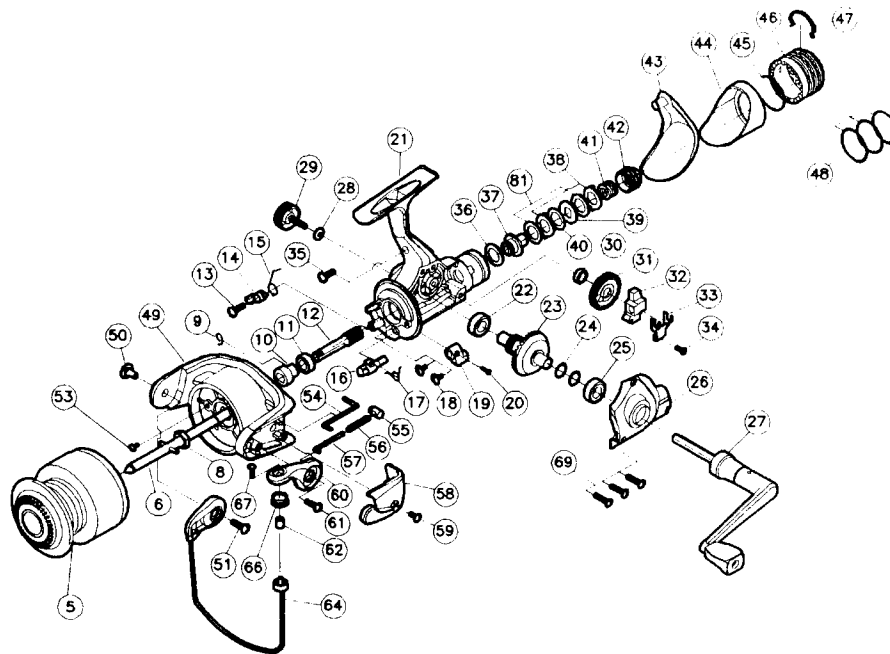

CROSSFIRE 2550

Key No.	Parts No.	Parts Name	Key No.	Parts No.	Parts Name
5	W35-0501	SPOOL	37	W00-0301	CLICK GEAR
6	W00-8001	MAIN SHAFT	38	W00-0501	EARED WASHER
8	W00-4801	ROTOR NUT	39	W00-0601	KEY WASHER
9	W35-1103	A/R PAWL SPRING A	40	W00-0401	DRAG WASHER B
10	W35-1203	SPRING HOLDER	41	W00-0701	DRAG COIL SPRING
11	W00-2801	BALL BEARING A	42	W35-4201	DRAG SCREW
12	W35-1402	PINION GEAR	43	W35-4401	REAR COVER A
13	W35-1601	A/R PAWL SCREW	44	W35-4701	REAR COVER B
14	W35-1901	A/R PAWL	45	W35-4902	REAR COVER RET
15	W35-2401	A/R PAWL SPRING B	46	W35-5101	DRAG KNOB
16	W35-2701	A/R CAM	47	W35-5302	DRAG KNOB RET
17	W00-2401	A/R CAM SPRING	48	W35-5402	O RING
18	W00-3101	BALL BEARING SCREW	49	W35-5604	ROTOR
19	W00-2101	A/R LEVER	50	W35-5902	BAIL HOLDER NUT
20	W00-2201	A/R LEVER SCREW	51	W35-6001	BAIL HOLDER SCREW
21	W35-3203	BODY	53	W01-5501	ROTOR NUT LOCK SCREW
22	W01-7101	DRIVE GEAR BUSHING	54	W35-6102	BAIL TRIP LEVER
23	W00-7201	DRIVE GEAR	55	W35-6201	BAIL SPRING HOLDER
24	W00-2001	DRIVE GEAR WASHER	56	W35-6302	BAIL SPRING
25	W00-2802	BALL BEARING B	57	W35-6402	BAIL SPRING SHAFT
26	W35-3403	SIDE COVER	58	W35-6502	BAIL TRIP COVER
27	W35-3703	HANDLE	59	W01-3001	BAIL TRIP COVER SCREW
28	W00-3901	HANDLE WASHER	60	W35-6704	BAIL ARM
29	W35-3903	HANDLE SCREW	61	W00-5701	BAIL ARM SCREW
30	W35-4001	OSC GEAR COLLAR	62	W00-5401	LINE ROLLER COLLAR
31	W00-6901	OSC GEAR	64	W35-7101	BAIL
32	W00-7001	OSC SLIDER	66	W35-7401	LINE ROLLER
33	W00-7101	OSC SLIDER RET	67	W00-5501	LINE ROLLER SCREW
34	W00-1701	OSC SLIDER RET PLT SCREW	69	W00-3801	SIDE COVER SCREW
35	W35-4102	REAR COVER SCREW	81	W35-8701	DRAG WASHER C
36	W00-0201	DRAG WASHER A			