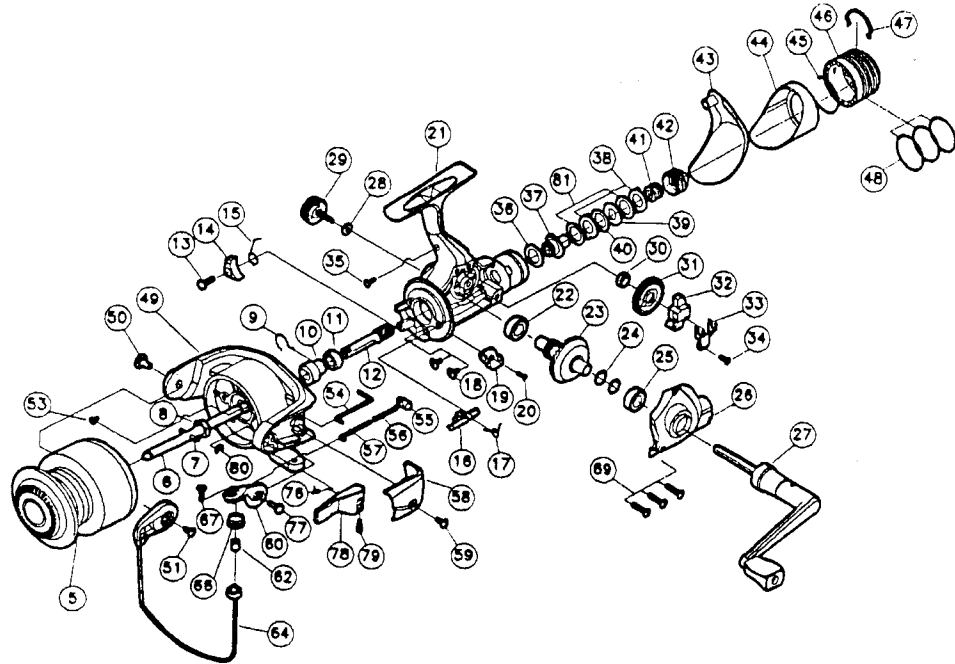

CROSSFIRE 2555

Key No.	Parts No.	Parts Name	Key No.	Parts No.	Parts Name
5	W35-0502	SPOOL	39	W00-0601	KEY WASHER
6	W00-8001	MAIN SHAFT	40	W00-0401	DRAG WASHER B
8	W00-4801	ROTOR NUT	41	W00-0701	DRAG COIL SPRING
9	W35-1101	A/R PAWL SPRING A	42	W35-4201	DRAG SCREW
10	W35-1201	SPRING HOLDER	43	W35-4401	REAR COVER A
11	W00-2801	BALL BEARING A	44	W35-4701	REAR COVER B
12	W35-1402	PINION GEAR	45	W35-4902	REAR COVER RET
13	W35-1601	A/R PAWL SCREW	46	W35-5101	DRAG KNOB
14	W35-1701	A/R PAWL	47	W35-5302	DRAG KNOB RET
15	W35-2201	A/R PAWL SPRING B	48	W35-5402	O RING
16	W35-2601	A/R CAM	49	W35-5601	ROTOR
17	W00-2401	A/R CAM SPRING	50	W35-5902	BAIL HOLDER NUT
18	W00-3101	BALL BEARING SCREW	51	W35-6001	BAIL HOLDER SCREW
19	W00-2101	A/R LEVER	53	W01-5501	ROTOR NUT LOCK SCREW
20	W00-2201	A/R LEVER SCREW	54	W35-6102	BAIL TRIP LEVER
21	W35-3203	BODY	55	W35-6201	BAIL SPRING HOLDER
22	W01-7101	DRIVE GEAR BUSHING	56	W35-6302	BAIL SPRING
23	W00-7201	DRIVE GEAR	57	W35-6402	BAIL SPRING SHAFT
24	W00-2001	DRIVE GEAR WASHER	58	W35-6502	BAIL TRIP COVER
25	W00-2802	BALL BEARING B	59	W01-3001	BAIL TRIP COVER SCREW
26	W35-3403	SIDE COVER	60	W35-6701	BAIL ARM
27	W35-3703	HANDLE	62	W00-5401	LINE ROLLER COLLAR
28	W00-3901	HANDLE WASHER	64	W35-7102	BAIL
29	W35-3903	HANDLE SCREW	66	W35-7401	LINE ROLLER
30	W35-4001	OSC GEAR COLLAR	67	W00-5501	LINE ROLLER SCREW
31	W00-6901	OSC GEAR	69	W00-3801	SIDE COVER SCREW
32	W00-7001	OSC SLIDER	76	W35-8201	TRIGGER SPRING
33	W00-7101	OSC SLIDER RET	77	W35-8301	BAIL ARM SCREW
34	W00-1701	OSC SLIDER RET PLT SCREW	78	W35-8402	TRIGGER LEVER
35	W35-4102	REAR COVER SCREW	79	W35-8501	TRIGGER SCREW
36	W00-0201	DRAG WASHER A	80	W35-8601	BAIL ARM SCREW RET
37	W00-0301	CLICK GEAR	81	W35-8701	DRAG WASHER C
38	W00-0501	EARED WASHER			