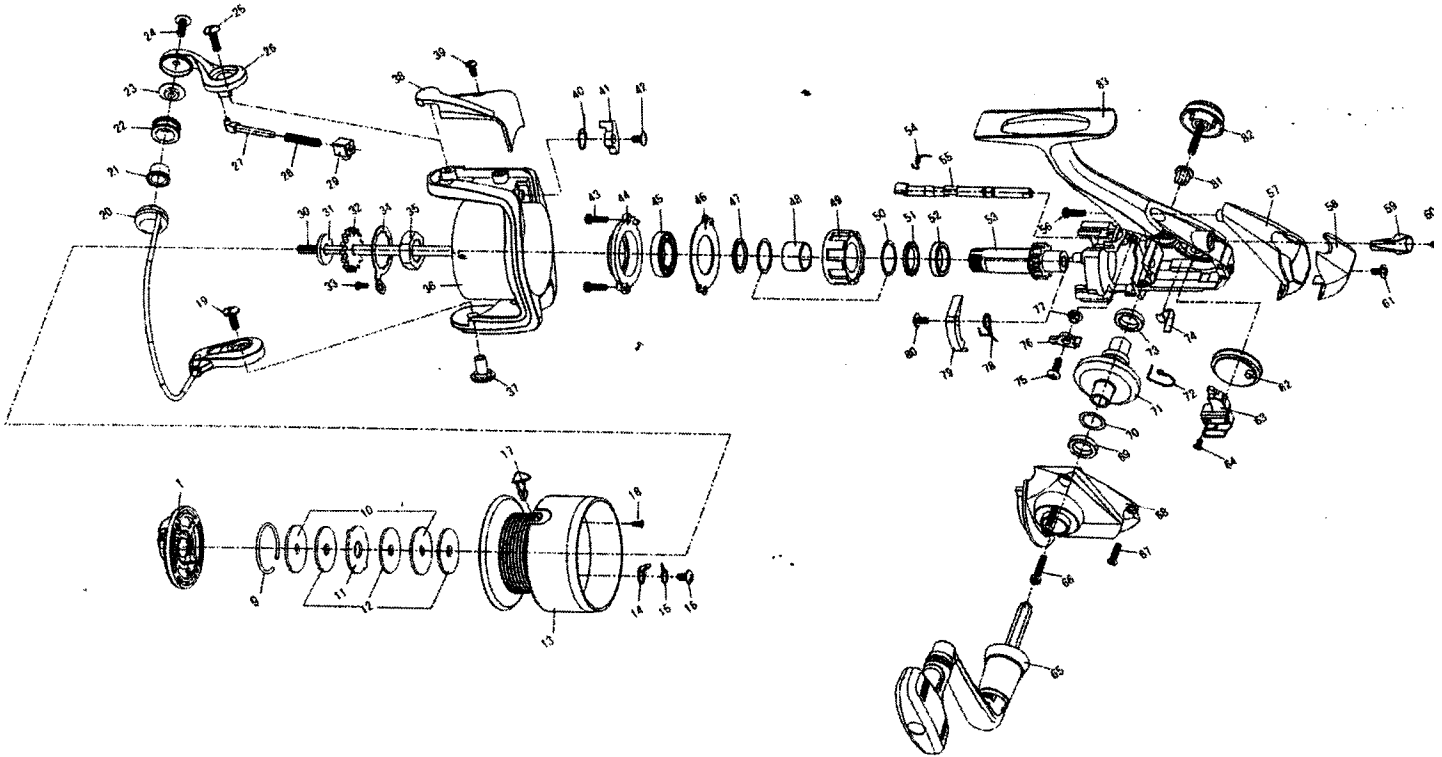

CROSSFIRE 3500i / 4000i

Key No.	Parts No.	Parts Name
1	W33-5804	DRAG KNOB ASSY
9	W33-5901	DRAG WASHER RET
10	W33-6002	KEY WASHER
11	W33-6102	EARED WASHER
12	W33-6202	DRAG WASHER
14	W30-1901	CLICK PAWL
15	W30-2101	CLICK SPRING
16	W33-7202	CLICK PAWL SCREW
17	W33-7302	LINE HOLDER
18	W33-7402	LINE HOLDER SCREW
9-18	W33-7703	SPOOL
9-18	W33-7713	SPOOL (EXTRA)
19	W33-9001	BAIL HOLDER SCREW
20	W33-7909	BAIL
21	W34-5202	LINE ROLLER BUSHING
22	W33-8102	LINE ROLLER
23	W33-8202	LINE ROLLER COLLAR
24	W33-8301	LINE ROLLER SCREW
25	W33-8401	BAIL ARM SCREW
26	W33-8603	BAIL ARM
27	W33-8702	BAIL SPRING SHAFT
28	W33-8802	BAIL SPRING
29	W33-8901	BAIL SPRING HOLDER
30	W33-9203	MAIN SHAFT
31	W33-9302	MAIN SHAFT WASHER
32	W33-9402	CLICK GEAR
33	W33-9102	ROTOR NUT HOLD PLT SCREW
34	W33-9501	ROTOR NUT HOLD PLT
35	W33-9601	ROTOR NUT
36	W34-0109	ROTOR
37	W34-0201	BAIL HOLDER NUT
38	W34-0306	BAIL SPRING COVER
39	W34-0401	BAIL SPRING COVER SCREW
40	W34-0501	BAIL TRIP LEVER SPRING
41	W34-0602	BAIL TRIP LEVER
42	W34-0703	BAIL TRIP LEVER SCREW
43	W34-0801	BEARING RET SCREW
44	W34-0901	BEARING RET A
45	W34-1001	BALL BEARING
46	W34-1101	BEARING RET B
47	W34-1201	COLLAR A