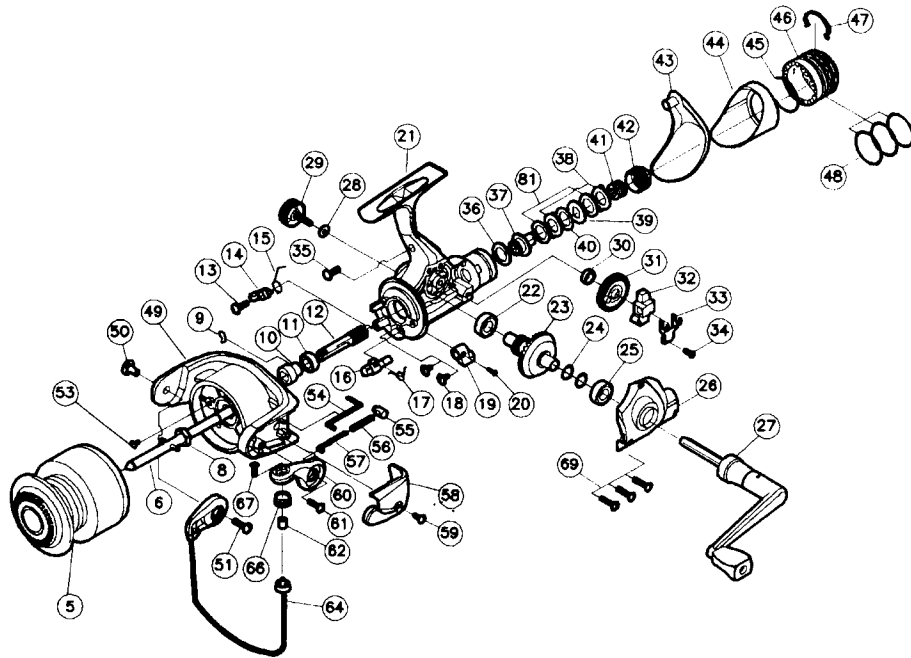

CROSSFIRE 3550 / 4050

Key No.	Parts No.	Parts Name
5	W35-0601	SPOOL
6	W01-3501	MAIN SHAFT
8	W01-3201	ROTOR NUT
9	W35-1104	A/R PAWL SPRING A
10	W35-1204	SPRING HOLDER
11	W01-1201	BALL BEARING A
12	W35-1502	PINION GEAR
13	W35-1602	A/R PAWL SCREW
14	W35-2001	A/R PAWL
15	W35-2501	A/R PAWL SPRING B
16	W35-2901	A/R CAM
17	W00-2401	A/R CAM SPRING
18	W01-1501	BALL BEARING SCREW
19	W01-0501	A/R LEVER
20	W00-2201	A/R LEVER SCREW
21	W35-3303	BODY
22	W01-0201	DRIVE GEAR BUSHING
23	W01-0301	DRIVE GEAR
24	W01-0401	DRIVE GEAR WASHER
25	W01-1202	BALL BEARING B
26	W35-3503	SIDE COVER
27	W35-3803	HANDLE
28	W00-3901	HANDLE WASHER
29	W35-3903	HANDLE SCREW
30	W35-4001	OSC GEAR COLLAR
31	W00-9801	OSC GEAR
32	W00-9901	OSC SLIDER
33	W01-0001	OSC SLIDER RET
34	W01-0101	OSC SLIDER RET PLT SCREW
35	W00-3801	REAR COVER SCREW
36	W00-8601	DRAG WASHER A
37	W00-8701	CLICK GEAR
38	W00-8901	EARED WASHER
39	W00-9001	KEY WASHER
40	W00-8801	DRAG WASHER B
41	W00-9101	DRAG COIL SPRING
42	W35-4202	DRAG SCREW

Key No.	Parts No.	Parts Name
43	W35-4501	REAR COVER A
44	W35-4801	REAR COVER B
45	W35-4903	REAR COVER RET
46	W35-5201	DRAG KNOB
47	W35-5303	DRAG KNOB RET
48	W35-5403	O RING
49	W35-5703	ROTOR
50	W35-5903	BAIL HOLDER NUT
51	W35-6001	BAIL HOLDER SCREW
53	W01-5501	ROTOR NUT LOCK SCREW
54	W35-6103	BAIL TRIP LEVER
55	W35-6201	BAIL SPRING HOLDER
56	W35-6303	BAIL SPRING
57	W35-6403	BAIL SPRING SHAFT
58	W35-6503	BAIL TRIP COVER
59	W01-3001	BAIL TRIP COVER SCREW
60	W35-6803	BAIL ARM
61	W01-4101	BAIL ARM SCREW
62	W00-5401	LINE ROLLER COLLAR
64	W35-7201	BAIL
66	W35-7501	LINE ROLLER
67	W00-5501	LINE ROLLER SCREW
69	W00-3801	SIDE COVER SCREW
81	W35-8702	DRAG WASHER C

SPECIAL PART FOR CF4050

Key No.	Parts No.	Parts Name
5	W35-0701	SPOOL
6	W01-5601	MAIN SHAFT
9	W35-1105	A/R PAWL SPRING A
14	W35-2101	A/R PAWL
31	W01-5001	OSC GEAR
49	W35-5803	ROTOR
54	W35-6104	BAIL TRIP LEVER
58	W35-6504	BAIL TRIP COVER
64	W35-7301	BAIL
81	W35-8702	DRAG WASHER C