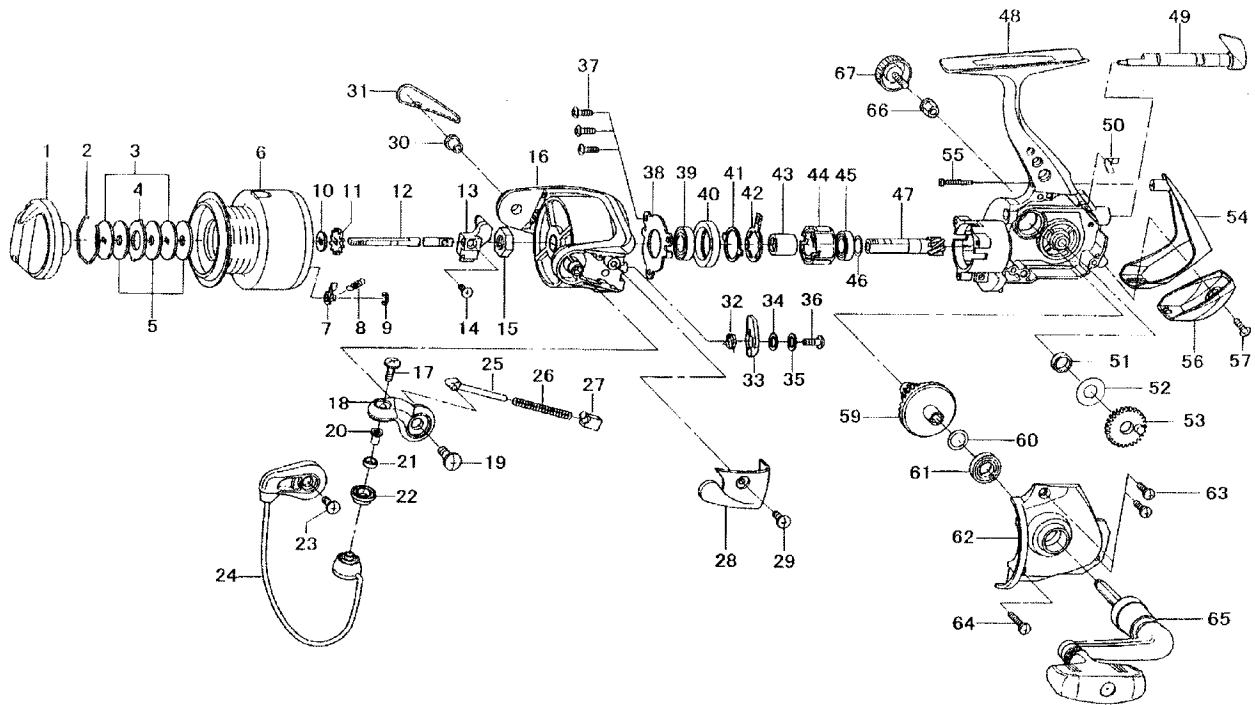

CAPRICE 3500 / 4000

Key No.	Parts No.	Parts Name
1	G35-5701	DRAG KNOB
2	F37-3301	DRAG WASHER RET
3	F09-4901	KEY WASHER
4	373-3603	EARED WASHER
5	E13-6001	DRAG WASHER
2-9	G35-5501	SPOOL
7	B07-5304	CLICK PAWL
8	E40-3101	CLICK SPRING
9	320-5901	CLICK RET
10	F09-4701	SPOOL WASHER
11	E46-2701	CLICK GEAR
12	G02-5701	MAIN SHAFT
13	G02-5501	OSC SLIDER
14	352-1505	OSC SLIDER SCREW
15	G12-3301	ROTOR NUT
16	G23-0207	ROTOR
17	G01-8601	LINE ROLLER SCREW
18	G19-4505	BAIL ARM
19	G22-4901	BAIL ARM SCREW
20	G15-2501	LINE ROLLER COLLAR
21	G17-3801	LINE ROLLER BUSHING
22	F62-5001	LINE ROLLER
23	351-6101	BAIL HOLDER SCREW
24	G35-4102	BAIL
25	G01-7502	BAIL SPRING SHAFT
26	G14-8601	BAIL SPRING
27	G01-7401	BAIL SPRING HOLDER
28	G23-0302	BAIL SPRING COVER
29	G20-5101	BAIL SPRING COVER SCREW
30	G19-5101	BAIL HOLDER NUT
31	G35-4301	BAIL HOLDER COVER
32	G19-4101	BAIL TRIP LEVER SPRING
33	G26-5501	BAIL TRIP LEVER
34	375-3002	BAIL TRIP LEVER WASHER A
35	375-3003	BAIL TRIP LEVER WASHER B

Key No.	Parts No.	Parts Name
36	G19-3701	BAIL TRIP LEVER SCREW
37	G33-2701	BEARING RET SCREW
38	G35-3701	BEARING RET
39	G35-3401	BALL BEARING A
40	G35-3601	BALL BEARING COLLAR
41	F64-1501	CLUTCH CAM RET
42	F64-1401	CLUTCH CAM
43	G35-3501	SPACING SLEEVE
44	G31-4501	ROLLER CLUTCH
45	G35-3401	BALL BEARING B
46	373-7814	PINION WASHER
47	G02-5301	PINION GEAR
48	G35-5301	BODY
49	G19-3111	A/R LEVER
50	G19-3301	A/R CAM SPRING
51	F13-1601	OSC GEAR COLLAR
52	G13-1700	OSC GEAR WASHER
53	F74-7801	OSC GEAR
54	G35-3902	REAR COVER A
55	G34-3701	REAR COVER SCREW A
56	G35-4001	REAR COVER B
57	G33-2701	REAR COVER SCREW B
59	G02-5601	DRIVE GEAR
60	373-7808	DRIVE GEAR WASHER
61	631-6901	BALL BEARING C
62	G35-3804	SIDE COVER
63	G33-2902	SIDE COVER SCREW A
64	G33-3002	SIDE COVER SCREW B
65	G35-5401	HANDLE
66	F72-1201	HANDLE COLLAR
67	F67-6509	HANDLE SCREW

SPECIAL PART FOR CP4000

Key No.	Parts No.	Parts Name
2-9	G35-6201	SPOOL