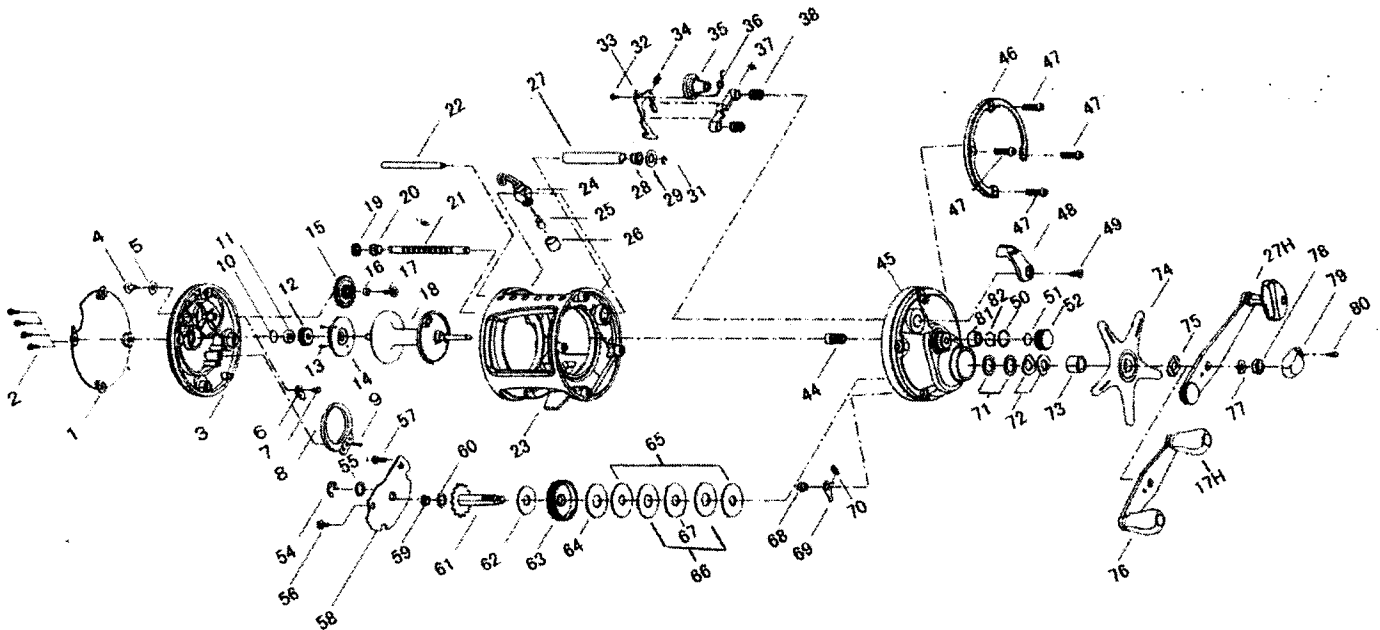

CONVENTIONAL REEL

FIREWOLF 17H / 27H

Key No.	Parts No.	Parts Name
1	W60-0101	L/S OUTER PLT
2	W60-0201	L/S PLT SCREW
3	W60-0301	L/S PLT
4	W60-0401	CLICK BUTTON
5	W60-0501	CLICK BUTTON WASHER
6	W60-0601	CLICK PAWL
7	W60-0701	CLICK PAWL SCREW
8	W60-0801	CLICK SPRING
9	W60-0901	CLICK SPRING SCREW
10	W60-1001	SPACER A
11	W60-1101	BUSHING A
12	W60-1201	SPOOL GEAR
13	W60-1301	CLICK GEAR SCREW
14	W60-1401	CLICK GEAR
15	W60-1501	IDLE GEAR
16	W60-1601	IDLE GEAR COLLAR
17	W60-1701	IDLE GEAR SCREW
18	W60-1801	SPOOL
19	W60-2001	WORM SHAFT GEAR
20	W60-2101	WORM SHAFT BUSH
21	W61-3601	WORM SHAFT
22	W60-2401	STABILIZER BAR
23	W61-4801	FRAME
24	W60-2801	LEVEL WIND
25	W60-2901	LINE GUIDE PAWL
26	W60-3001	PAWL CAP
27	W60-3101	LEVEL WIND GUARD
28	W60-3301	WORM SHAFT COLLAR
29	W61-3701	WORM SHAFT WASHER
31	W60-3601	WORM SHAFT RET
32	W60-3701	YOKE PLT SCREW
33	W60-3801	YOKE PLT
34	W60-3901	YOKE PLT SPRING
35	W60-4001	CLUTCH CAM
36	W60-4101	CLUTCH SPRING
37	W60-4201	YOKE
38	W60-4301	YOKE SPRING
44	W60-4901	PINION GEAR
45	W61-3801	R/S PLT
46	W61-3901	R/S OUTER RING
47	W61-4001	R/S PLT SCREW
48	W60-5301	CLUTCH LEVER

Key No.	Parts No.	Parts Name
49	W60-5501	CLUTCH LEVER SCREW
50	W60-5601	O RING
51	W60-5701	SPACER B
52	W60-5801	CAST CONTROL CAP
54	W60-6101	DRIVE SHAFT RET
55	W60-3401	HOLD PLT WASHER
56	W60-0901	HOLD PLT SCREWA
57	W60-6401	HOLD PLT SCREWB
58	W60-6501	HOLD PLT
59	W60-6601	DRIVE SHAFT BUSH
60	W60-6701	DRIVE SHAFT WASHER A
61	W60-6801	DRIVE SHAFT
62	W60-6901	DRIVE SHAFT WASHER B
63	W60-7001	DRIVE GEAR
64	W60-7101	DRAG WASHER A
65	W60-7201	KEY WASHER
66	W60-7301	DRAG WASHER B
67	W60-7401	EARED WASHER
68	W60-7501	A/R PAWL PIN
69	W60-7601	A/R PAWL
70	W60-7701	A/R PAWL SPRING
71	W60-7801	SPACER C
72	W60-7901	DRAG SPRING WASHER
73	W60-8001	BUSHING B
74	W60-8101	STAR DRAG
75	W60-8201	SPACING SLEEVE
76	W60-8301	HANDLE
77	W60-8501	HANDLE WASHER
78	W60-8601	HANDLE NUT
79	W60-8701	HANDLE NUT PLT
80	W60-8801	HANDLE NUT PLT SCREW
81	W61-5501	BUSHING C
82	W61-5601	BUSHING RET