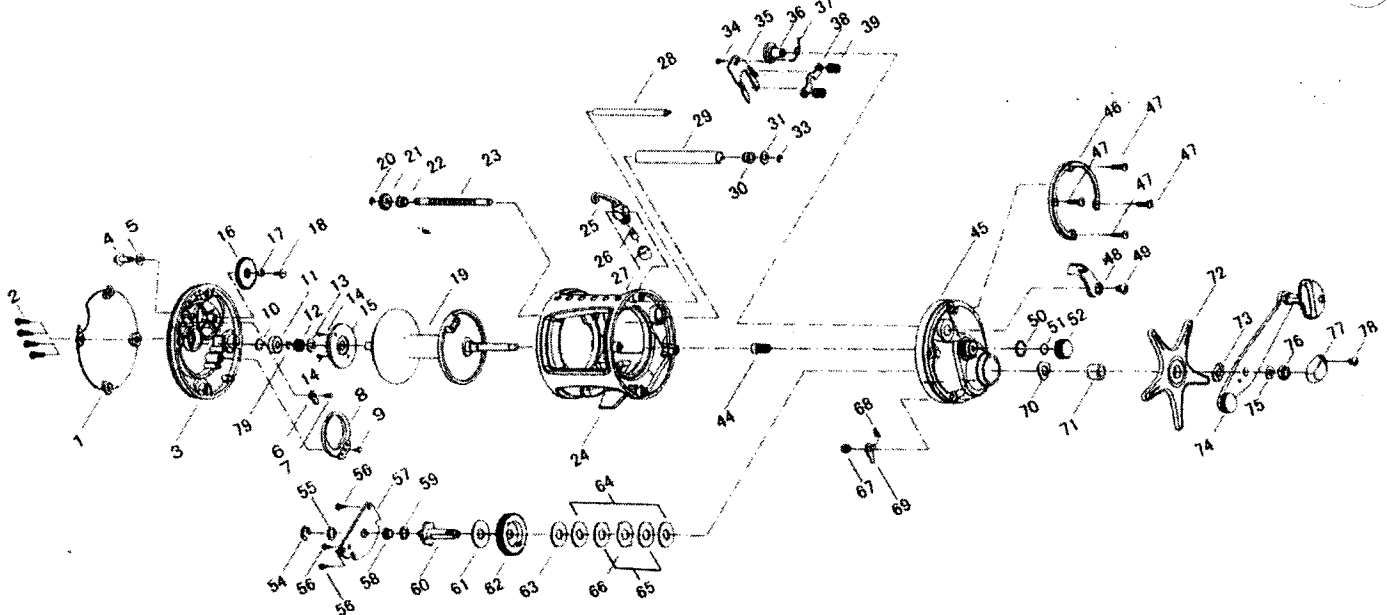

CONVENTIONAL REEL

FIREWOLF 47H / 57H

Key No.	Parts No.	Parts Name
1	W60-8901	L/S OUTER PLT
2	W60-9101	L/S PLT SCREW
3	W60-9201	L/S PLT
4	W60-9401	CLICK BUTTON
5	W60-0501	CLICK BUTTON WASHER
6	W60-0601	CLICK PAWL
7	W60-0701	CLICK PAWL SCREW
8	W60-0801	CLICK SPRING
9	W60-0901	CLICK SPRING SCREW
10	W60-1001	SPACER A
11	W60-1101	BUSHING A
12	W60-9501	SPOOL GEAR
13	W60-9601	SPOOL WASHER
14	W60-1301	CLICK GEAR SCREW
15	W60-9701	CLICK GEAR
16	W60-9801	IDLE GEAR
17	W60-1601	IDLE GEAR COLLAR
18	W60-9901	IDLE GEAR SCREW
19	W61-0001	SPOOL
20	W61-0201	WORM SHAFT RET A
21	W61-0301	WORM SHAFT GEAR
22	W60-2101	WORM SHAFT BUSH
23	W61-4101	WORM SHAFT
24	W61-5001	FRAME
25	W61-0801	LEVEL WIND
26	W60-2901	LINE GUIDE PAWL
27	W60-3001	PAWL CAP
28	W61-1001	STABILIZER BAR
29	W61-1101	LEVEL WIND GUARD
30	W60-2101	WORM SHAFT COLLAR
31	W61-4301	WORM SHAFT WASHER
33	W60-3601	WORM SHAFT RET B
34	W60-0701	YOKE PLT SCREW
35	W61-1301	YOKE PLT
36	W60-4001	CLUTCH CAM
37	W60-4101	CLUTCH SPRING
38	W61-1401	YOKE
39	W60-4301	YOKE SPRING
44	W61-1601	PINION GEAR
45	W61-4401	R/S PLT
46	W61-4601	R/S OUTER RING
47	W61-4701	R/S PLT SCREW
48	W60-5301	CLUTCH LEVER
49	W60-5501	CLUTCH LEVER SCREW

Key No.	Parts No.	Parts Name
50	W60-5601	O RING
51	W60-1001	SPACER B
52	W61-2401	CAST CONTROL CAP
54	W60-6101	DRIVE SHAFT RET
55	W60-3401	HOLD PLT WASHER
56	W60-0901	HOLD PLT SCREW
57	W61-2701	HOLD PLT
58	W60-6601	DRIVE SHAFT BUSH
59	W60-6701	DRIVE SHAFT WASHER A
60	W61-2901	DRIVE SHAFT
61	W61-3001	DRIVE SHAFT WASHER B
62	W61-3101	DRIVE GEAR
63	W60-7101	DRAG WASHER A
64	W60-7201	KEY WASHER
65	W60-7301	DRAG WASHER B
66	W60-7401	EARED WASHER
67	W61-3201	A/R PAWL PIN
68	W60-7701	A/R PAWL SPRING
69	W61-3301	A/R PAWL
70	W60-7901	DRAG SPRING WASHER
71	W60-8001	BUSHING C
72	W61-3401	STAR DRAG
73	W60-8201	SPACING SLEEVE
74	W60-8401	HANDLE
75	W60-8501	HANDLE WASHER
76	W60-8601	HANDLE NUT
77	W60-8701	HANDLE NUT PLT
78	W60-8801	HANDLE NUT PLT SCREW
79	W61-5401	SPOOL GEAR RET