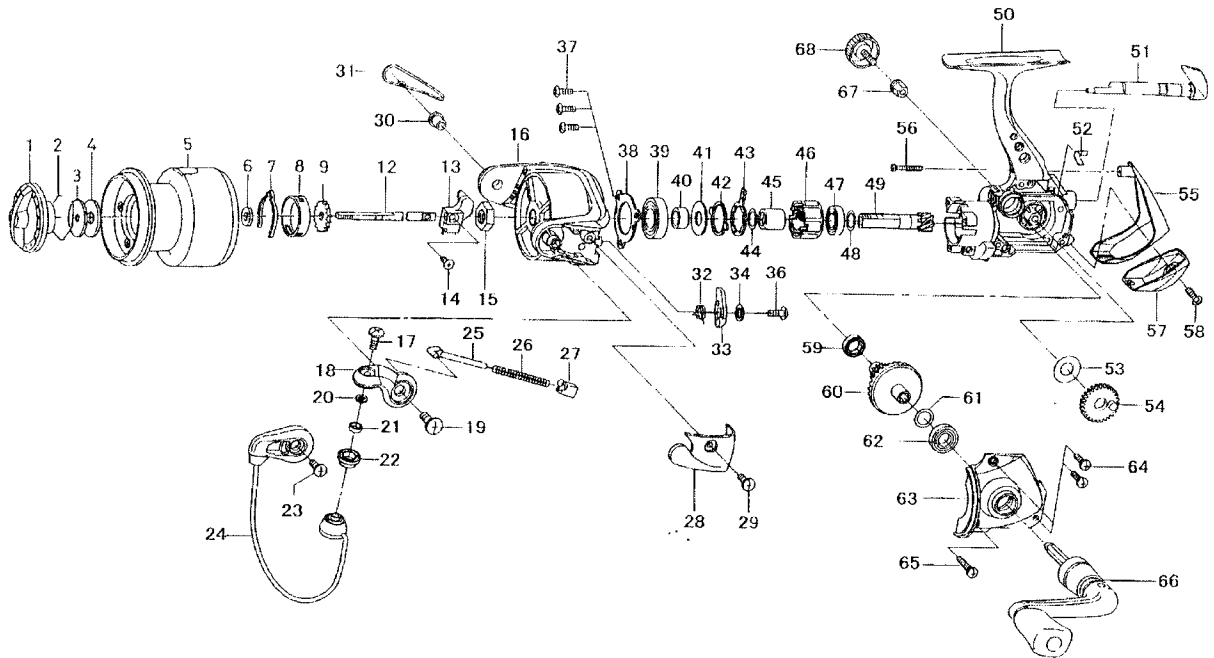

LAGUNA 1500 / 2000

Key No.	Parts No.	Parts Name
1	G36-8901	DRAG KNOB
2	F37-3301	DRAG WASHER RET
3	E46-7201	KEY WASHER
4	E13-6001	DRAG WASHER
2-5	G36-8701	SPOOL
2-5	G38-3601	SPOOL (EXTRA)
6	E46-7101	SPOOL WASHER
7	F70-4901	SPOOL CLICK LEAF SPRING
8	E12-2308	CLICK LEAF SPRING HOLDER
9	F81-1501	CLICK GEAR
12	G20-5901	MAIN SHAFT
13	G06-1601	OSC SLIDER
14	351-0315	OSC SLIDER SCREW
15	F33-6102	ROTOR NUT
16	G20-6204	ROTOR
17	G01-8601	LINE ROLLER SCREW
18	G20-6401	BAIL ARM
19	G22-4901	BAIL ARM SCREW
20	F89-7101	LINE ROLLER WASHER
21	G28-5701	BALL BEARING A
22	F62-5001	LINE ROLLER
23	351-6101	BAIL HOLDER SCREW
24	G36-8001	BAIL
25	G01-7503	BAIL SPRING SHAFT
26	G06-2401	BAIL SPRING
27	G01-7401	BAIL SPRING HOLDER
28	G20-6502	BAIL SPRING COVER
29	G20-5101	BAIL SPRING COVER SCREW
30	G19-5101	BAIL HOLDER NUT
31	G36-8301	BAIL HOLDER COVER
32	G47-3901	BAIL TRIP LEVER SPRING
33	G26-5801	BAIL TRIP LEVER
34	375-3003	BAIL TRIP LEVER WASHER
36	G19-3701	BAIL TRIP LEVER SCREW
37	G33-2701	BEARING RET SCREW
38	G19-3601	BEARING RET

Key No.	Parts No.	Parts Name
39	G33-2601	BALL BEARING B
40	G19-3501	BALL BEARING COLLAR
41	B27-5403	BALL BEARING WASHER
42	F62-2301	CLUTCH CAM RET
43	F62-2201	CLUTCH CAM
44	375-8502	CLUTCH CAM WASHER
45	F73-2501	SPACING SLEEVE
46	G22-0601	ROLLER CLUTCH
47	G28-5801	BALL BEARING C
48	375-8504	PINION WASHER
49	G06-1401	PINION GEAR
50	G36-7501	BODY
51	G19-3102	A/R LEVER
52	G19-3301	A/R CAM SPRING
53	G11-4300	OSC GEAR WASHER
54	F69-1702	OSC GEAR
55	G36-7701	REAR COVER A
56	E11-9602	REAR COVER SCREW A
57	G36-7801	REAR COVER B
58	G33-2701	REAR COVER SCREW B
59	G34-1901	BALL BEARING D
60	G06-1701	DRIVE GEAR
61	375-8500	DRIVE GEAR WASHER
62	G28-5801	BALL BEARING E
63	G36-7601	SIDE COVER
64	G33-2902	SIDE COVER SCREW A
65	G33-3002	SIDE COVER SCREW B
66	G36-8401	HANDLE
67	F72-1001	HANDLE COLLAR
68	F67-6509	HANDLE SCREW

SPECIAL PART FOR LA2000

Key No.	Parts No.	Parts Name
2-5	G36-9801	SPOOL
2-5	G38-3901	SPOOL (EXTRA)