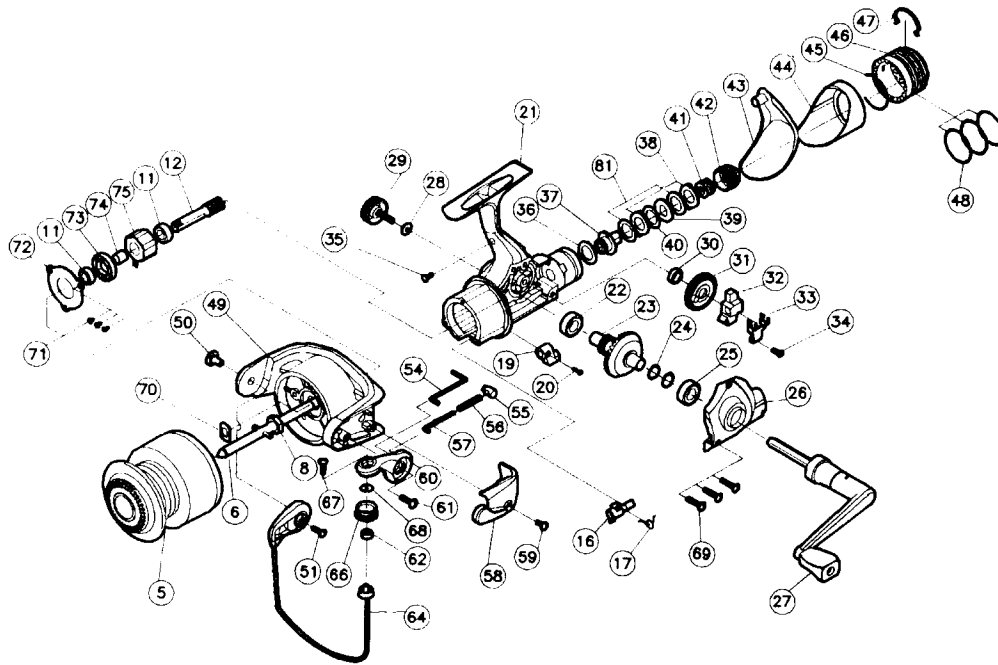

SAMURAI 1550-7i

Key No.	Parts No.	Parts Name	Key No.	Parts No.	Parts Name
5	W35-0405	SPOOL	42	W35-4201	DRAG SCREW
5	W35-0412	SPOOL (EXTRA)	43	W35-4301	REAR COVER A
6	W00-5101	MAIN SHAFT	44	W35-4601	REAR COVER B
8	W00-4801	ROTOR NUT	45	W35-4901	REAR COVER RET
11	W00-2801	BALL BEARING A	46	W35-5001	DRAG KNOB
12	W35-1303	PINION GEAR	47	W35-5301	DRAG KNOB RET
16	W35-2801	A/R CAM	48	W35-5401	O RING
17	W00-2401	A/R CAM SPRING	49	W35-5505	ROTOR
19	W00-2101	A/R LEVER	50	W35-5901	BAIL HOLDER NUT
20	W00-2201	A/R LEVER SCREW	51	W35-6001	BAIL HOLDER SCREW
21	W35-3104	BODY	54	W35-6101	BAIL TRIP LEVER
22	W01-5701	BALL BEARING B	55	W35-6201	BAIL SPRING HOLDER
23	W00-1901	DRIVE GEAR	56	W35-6301	BAIL SPRING
24	W00-2001	DRIVE GEAR WASHER	57	W35-6401	BAIL SPRING SHAFT
25	W01-5701	BALL BEARING C	58	W35-6501	BAIL TRIP COVER
26	W35-3304	SIDE COVER	59	W00-4601	BAIL TRIP COVER SCREW
27	W35-3604	HANDLE	60	W35-6605	BAIL ARM
28	W00-3901	HANDLE WASHER	61	W00-5701	BAIL ARM SCREW
29	W35-3904	HANDLE SCREW	62	W35-6901	BALL BEARING E
30	W35-4002	BALL BEARING D	64	W35-7006	BAIL
31	W00-1401	OSC GEAR	66	W35-7402	LINE ROLLER
32	W00-1501	OSC SLIDER	67	W00-5501	LINE ROLLER SCREW
33	W00-1601	OSC SLIDER RET	68	W35-7601	LINE ROLLER WASHER
34	W00-1701	OSC SLIDER RET PLT SCREW	69	W00-3801	SIDE COVER SCREW
35	W35-4102	REAR COVER SCREW	70	W00-4901	ROTOR NUT HOLD PLT
36	W00-0201	DRAG WASHER A	71	W35-7701	BEARING RET SCREW
37	W00-0301	CLICK GEAR	72	W35-7801	BEARING RET
38	W00-0501	EARED WASHER	73	W35-7901	COLLAR
39	W00-0601	KEY WASHER	74	W35-8001	SPACING SLEEVE
40	W00-0401	DRAG WASHER B	75	W35-8101	ROLLER CLUTCH
41	W00-0701	DRAG COIL SPRING	81	W35-8701	DRAG WASHER C