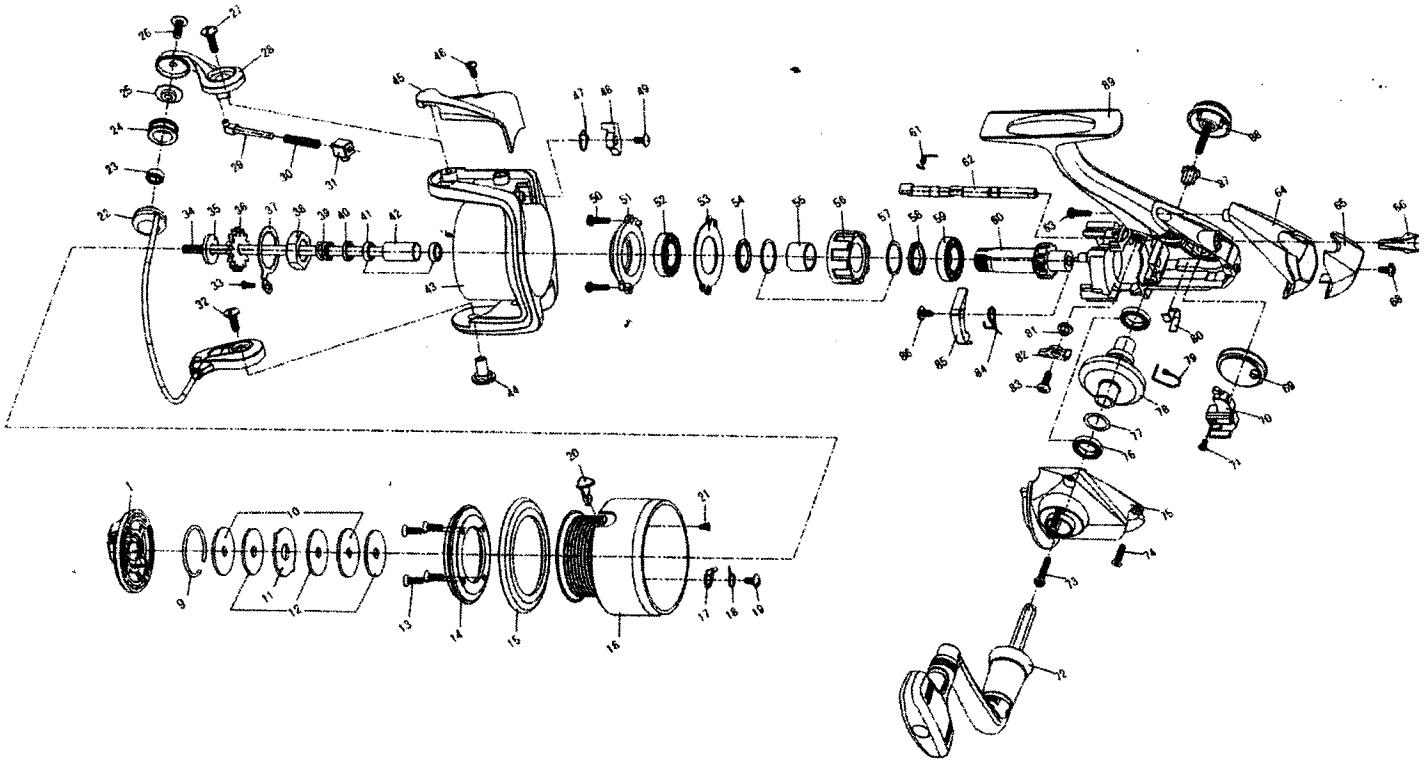

# SAMURAI 3500-7i / 4000-7i

Key No.	Parts No.	Parts Name
1	W33-5802	DRAG KNOB ASSY
9	W33-5901	DRAG WASHER RET
10	W33-6002	KEY WASHER
11	W33-6102	EARED WASHER
12	W33-6202	DRAG WASHER
13	W33-6302	SPOOL RING RET SCREW
14	W33-6403	SPOOL RING RET
15	W33-6503	SPOOL RING
17	W30-1901	CLICK PAWL
18	W30-2101	CLICK SPRING
19	W33-7202	CLICK PAWL SCREW
20	W33-7302	LINE HOLDER
21	W33-7402	LINE HOLDER SCREW
9-21	W33-7701	SPOOL
9-21	W33-7711	SPOOL (EXTRA)
22	W33-7903	BAIL
23	W33-8002	BALL BEARING A
24	W33-8102	LINE ROLLER
25	W33-8202	LINE ROLLER COLLAR
26	W33-8301	LINE ROLLER SCREW
27	W33-8401	BAIL ARM SCREW
28	W33-8601	BAIL ARM
29	W33-8702	BAIL SPRING SHAFT
30	W33-8802	BAIL SPRING
31	W33-8901	BAIL SPRING HOLDER
32	W33-9001	BAIL HOLDER SCREW
33	W33-9102	ROTOR NUT HOLD PLT SCREW
34	W33-9206	MAIN SHAFT
35	W33-9302	MAIN SHAFT WASHER
36	W33-9402	CLICK GEAR
37	W33-9501	ROTOR NUT HOLD PLT
38	W33-9601	ROTOR NUT
39	W33-9701	MAIN SHAFT SPRING
40	W33-9801	BALL BEARING COLLAR A
41	W33-9902	BALL BEARING B
42	W34-0001	SPACING SLEEVE A
43	W34-0103	ROTOR
44	W34-0201	BAIL HOLDER NUT
45	W34-0303	BAIL SPRING COVER
46	W34-0401	BAIL SPRING COVER SCREW
47	W34-0501	BAIL TRIP LEVER SPRING
48	W34-0602	BAIL TRIP LEVER
49	W34-0703	BAIL TRIP LEVER SCREW
50	W34-0801	BEARING RET SCREW