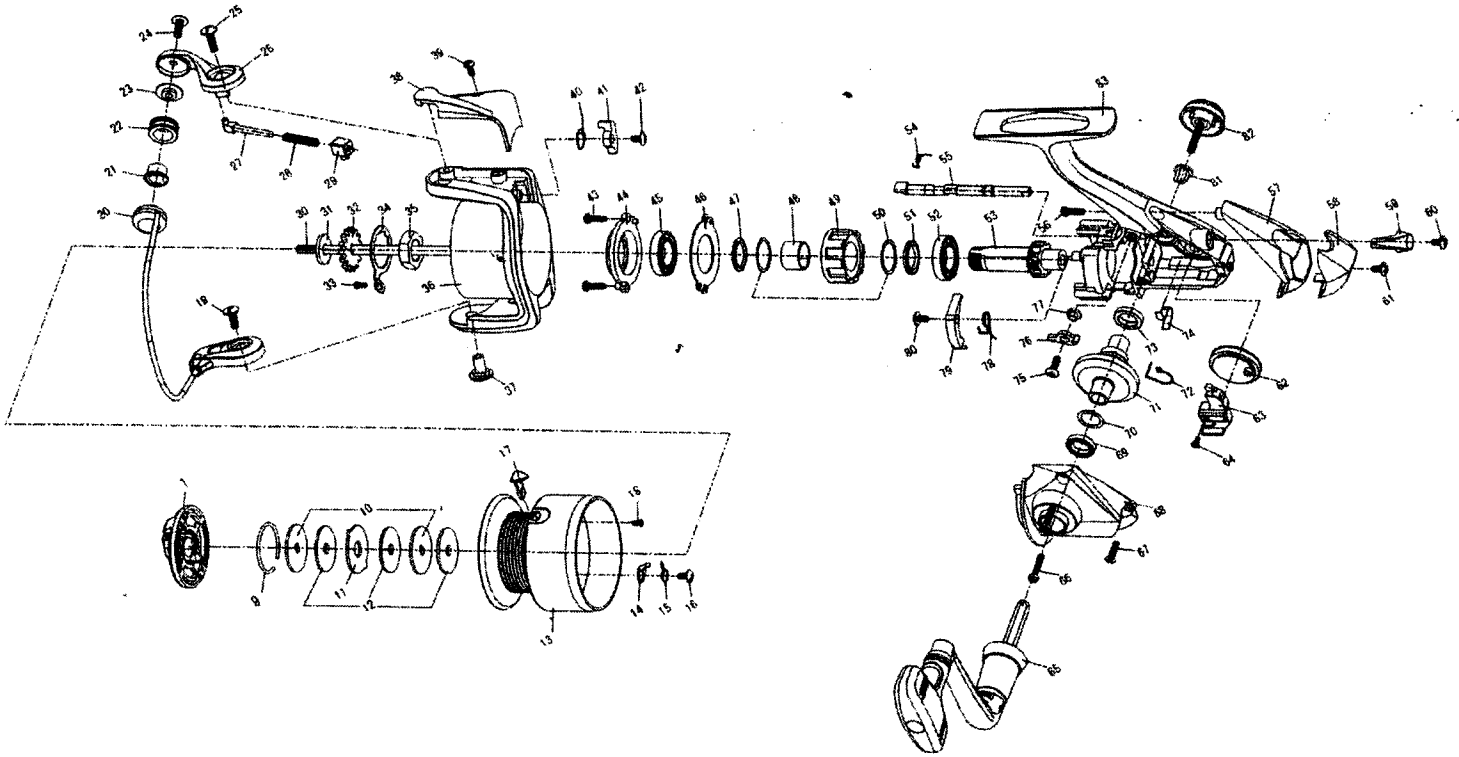

**SAMURAI 3500-3i / 4000-3i**

Key No.	Parts No.	Parts Name
1	W33-5802	DRAG KNOB ASSY
9	W33-5901	DRAG WASHER RET
10	W33-6002	KEY WASHER
11	W33-6102	EARED WASHER
12	W33-6202	DRAG WASHER
14	W30-1901	CLICK PAWL
15	W30-2101	CLICK SPRING
16	W33-7202	CLICK PAWL SCREW
17	W33-7302	LINE HOLDER
18	W33-7402	LINE HOLDER SCREW
9-18	W33-7702	SPOOL
9-18	W33-7712	SPOOL (EXTRA)
19	W33-9001	BAIL HOLDER SCREW
20	W33-7906	BAIL
21	W34-5202	LINE ROLLER BUSHING
22	W33-8102	LINE ROLLER
23	W33-8202	LINE ROLLER COLLAR
24	W33-8301	LINE ROLLER SCREW
25	W33-8401	BAIL ARM SCREW
26	W33-8602	BAIL ARM
27	W33-8702	BAIL SPRING SHAFT
28	W33-8802	BAIL SPRING
29	W33-8901	BAIL SPRING HOLDER
30	W33-9203	MAIN SHAFT
31	W33-9302	MAIN SHAFT WASHER
32	W33-9402	CLICK GEAR
33	W33-9102	ROTOR NUT HOLD PLT SCREW
34	W33-9501	ROTOR NUT HOLD PLT
35	W33-9601	ROTOR NUT
36	W34-0106	ROTOR
37	W34-0201	BAIL HOLDER NUT
38	W34-0303	BAIL SPRING COVER
39	W34-0401	BAIL SPRING COVER SCREW
40	W34-0501	BAIL TRIP LEVER SPRING
41	W34-0602	BAIL TRIP LEVER
42	W34-0703	BAIL TRIP LEVER SCREW
43	W34-0801	BEARING RET SCREW
44	W34-0901	BEARING RET A
45	W34-1001	BALL BEARING A
46	W34-1101	BEARING RET B
47	W34-1201	COLLAR