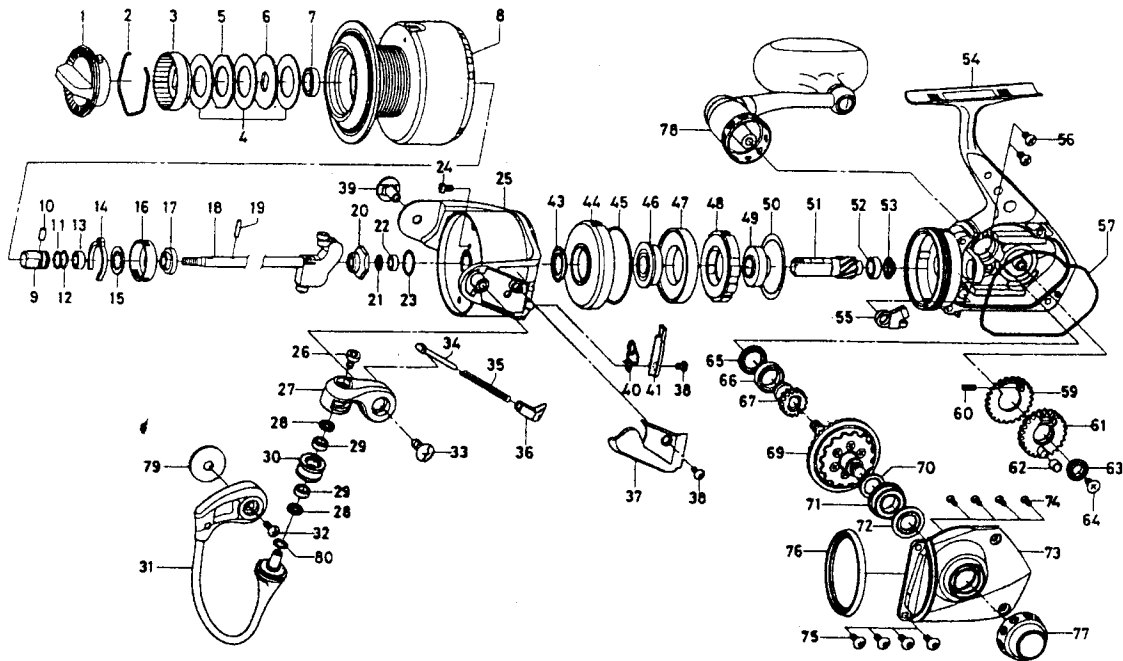

SALTIGA Z4000 / 4500

Key No.	Parts No.	Parts Name
1	G16-6001	DRAG KNOB
2	F71-0001	DRAG WASHER RET
3	G16-5601	DRAG KNOB CLICK PLT
4	G16-5801	DRAG WASHER
5	G16-5901	EARED WASHER
6	G16-2701	KEY WASHER
7	E45-3901	BALL BEARING A
2-8	AC0-0003	SPOOL
2-8	AC0-0005	SPOOL
9	G16-3101	SPOOL METAL A
10	G22-4101	PIN A
11	G16-3201	O RING
13	B35-8601	SPOOL BALL BEARING
14	B74-7701	SPOOL CLICK LEAF SPRING
15	F13-7500	SPOOL WASHER
16	E12-2301	CLICK LEAF SPRING HOLDER
17	G16-2901	SPOOL METAL B
18	G15-7701	MAIN SHAFT
19	G16-2801	PIN B
20	G16-2601	ROTOR NUT
21	G16-2501	ROTOR NUT WASHER
22	F05-5601	BALL BEARING B
23	G16-2401	WATER SHIELD A
24	E49-2001	ROTOR NUT LOCK SCREW
25	G16-0301	ROTOR
26	G16-2201	LINE ROLLER SCREW
27	G16-0601	BAIL ARM
28	G16-2001	LINE ROLLER BUSHING
29	F84-4901	BALL BEARING B
30	G16-2101	LINE ROLLER
31	G16-1101	BAIL
32	351-6102	BAIL HOLDER SCREW
33	352-1103	BAIL ARM SCREW
34	G01-7503	BAIL SPRING SHAFT
35	G16-0401	BAIL SPRING
36	G16-0501	BAIL SPRING HOLDER
37	G16-0801	BAIL SPRING COVER
38	G16-1001	BAIL SPRING COVER SCREW
39	G16-1801	BAIL HOLDER NUT
40	G16-0701	ROTOR BRAKE SPRING
41	G16-0901	ROTOR BRAKE SPRING COVER

SPECIAL PART FOR SA-Z4500

Key No.	Parts No.	Parts Name
2-8	AC0-0004	SPOOL
2-8	AC0-0006	SPOOL