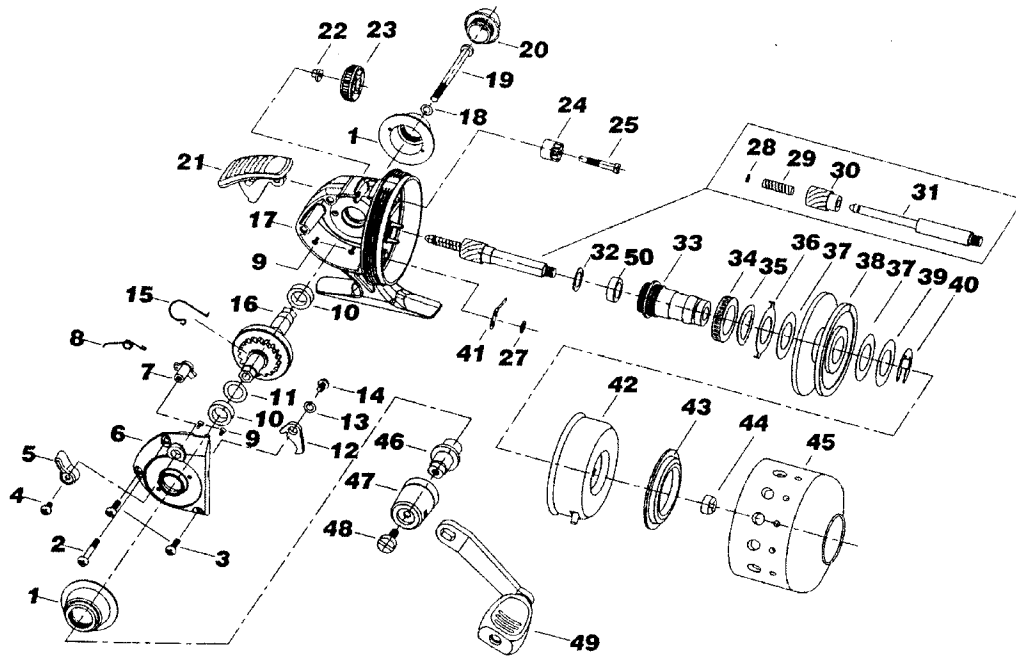

# SILVERCAST 170

Key No.	Parts No.	Parts Name
1	W31-5004	SIDE RING
2	W31-5102	SIDE COVER SCREW A
3	W31-5201	SIDE COVER SCREW B
4	W31-5301	A/R LEVER SCREW
5	W31-5401	A/R LEVER
6	W31-5611	SIDE COVER
7	W31-5702	A/R CAM
8	W31-5801	A/R CAM SPRING
9	W31-5901	SIDE RING SCREW
10	W31-6002	DRIVE GEAR BUSHING
11	W31-6101	DRIVE GEAR WASHER
12	W31-6203	A/R PAWL
13	W31-6301	A/R PAWL WASHER
14	W31-6401	A/R PAWL SCREW
15	W31-6502	A/R PAWL SPRING
16	W31-6611	DRIVE GEAR
17	W31-6911	BODY
18	W31-7001	HANDLE WASHER
19	W31-7102	HANDLE SCREW B
20	W31-7201	HANDLE SCREW CAP
21	W31-7311	PUSH BUTTON
22	W31-7401	DRAG COLLAR
23	W31-7501	DRAG DIAL
24	W31-7602	DRIVE GEAR A
25	W31-7702	DRIVE GEAR SCREW

Key No.	Parts No.	Parts Name
27	W31-7901	RET
28	W31-8001	SPRING RET
29	W31-8101	MAIN SHAFT SPRING
30	W31-8211	PINION GEAR
31	W31-8402	MAIN SHAFT
32	W31-8501	MAIN SHAFT WASHER
33	W31-8702	SPOOL METAL
34	W31-8803	DRAG PLT
35	W31-8902	DRAG SPRING WASHER
36	W31-9003	EARED WASHER
37	W31-9102	DRAG WASHER
38	W31-9411	SPOOL
39	W31-9502	KEY WASHER
40	W31-9602	SPOOL RET
41	W31-9701	CLICK SPRING
42	W32-0011	ROTOR
43	W32-0202	LINE STOPPER
44	W32-0301	ROTOR NUT
45	W32-0611	FRONT COVER
46	W32-0701	HANDLE METAL
47	W32-0801	HANDLE STAND
48	W32-0901	HANDLE SCREW A
49	W32-1011	HANDLE
50	W31-6012	BALL BEARING