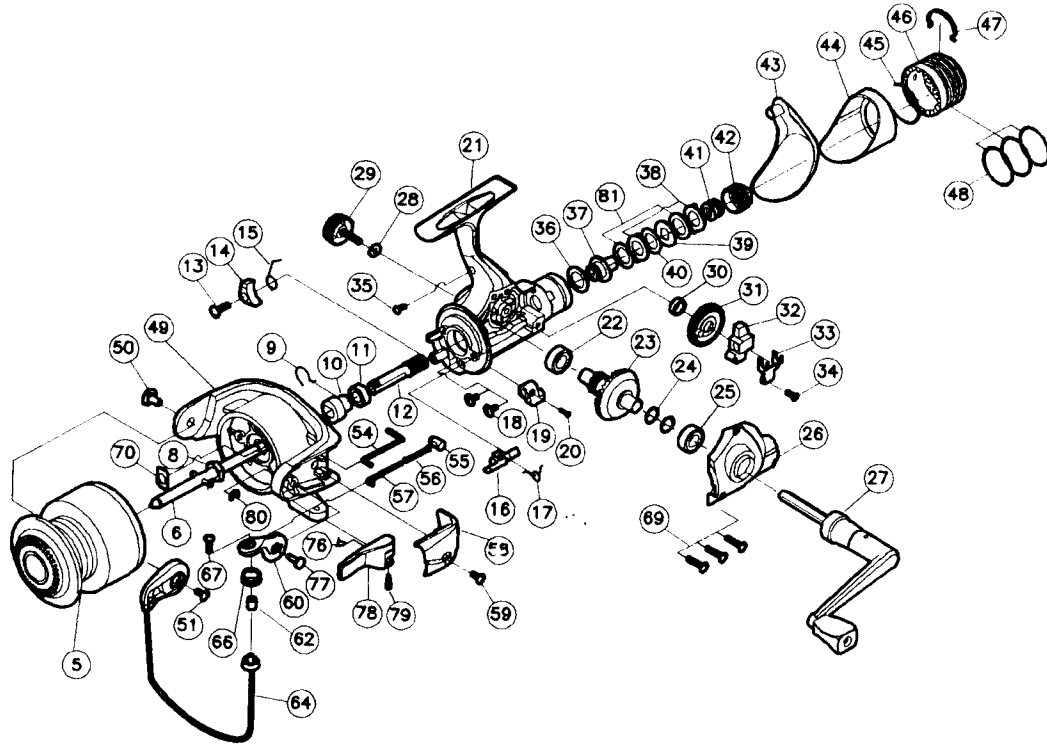

# SWEEPFIRE 1555

Key No.	Parts No.	Parts Name
5	W35-0408	SPOOL
6	W00-5101	MAIN SHAFT
8	W00-4801	ROTOR NUT
9	W35-1101	A/R PAWL SPRING A
10	W35-1201	SPRING HOLDER
11	W00-2801	BALL BEARING
12	W35-1301	PINION GEAR
13	W35-1601	A/R PAWL SCREW
14	W35-1701	A/R PAWL
15	W35-2201	A/R PAWL SPRING B
16	W35-2601	A/R CAM
17	W00-2401	A/R CAM SPRING
18	W00-3101	BALL BEARING SCREW
19	W00-2101	A/R LEVER
20	W00-2201	A/R LEVER SCREW
21	W35-3105	BODY
22	W00-1801	DRIVE GEAR BUSHING
23	W00-1901	DRIVE GEAR
24	W00-2001	DRIVE GEAR WASHER
25	W00-1801	SIDE COVER BUSHING
26	W35-3335	SIDE COVER
27	W35-3605	HANDLE
28	W00-3901	HANDLE WASHER
29	W35-3905	HANDLE SCREW
30	W35-4001	OSC GEAR COLLAR
31	W00-1401	OSC GEAR
32	W00-1501	OSC SLIDER
33	W00-1601	OSC SLIDER RET
34	W00-1701	OSC SLIDER RET PLT SCREW
35	W35-4102	REAR COVER SCREW
36	W00-0201	DRAG WASHER A
37	W00-0301	CLICK GEAR
38	W00-0501	EARED WASHER

Key No.	Parts No.	Parts Name
39	W00-0601	KEY WASHER
40	W00-0401	DRAG WASHER B
41	W00-0701	DRAG COIL SPRING
42	W35-4201	DRAG SCREW
43	W35-4302	REAR COVER A
44	W35-4602	REAR COVER B
45	W35-4901	REAR COVER RET
46	W35-5002	DRAG KNOB
47	W35-5301	DRAG KNOB RET
48	W35-5401	O RING
49	W35-5507	ROTOR
50	W35-5901	BAIL HOLDER NUT
51	W35-6001	BAIL HOLDER SCREW
54	W35-6101	BAIL TRIP LEVER
55	W35-6201	BAIL SPRING HOLDER
56	W35-6301	BAIL SPRING
57	W35-6401	BAIL SPRING SHAFT
58	W35-6501	BAIL TRIP COVER
59	W00-4601	BAIL TRIP COVER SCREW
60	W35-6607	BAIL ARM
62	W00-5401	LINE ROLLER COLLAR
64	W35-7008	BAIL
66	W35-7403	LINE ROLLER
67	W00-5501	LINE ROLLER SCREW
69	W00-3801	SIDE COVER SCREW
70	W00-4901	ROTOR NUT HOLD PLT
76	W35-8201	TRIGGER SPRING
77	W35-8301	BAIL ARM SCREW
78	W35-8401	TRIGGER LEVER
79	W35-8501	TRIGGER SCREW
80	W35-8601	BAIL ARM SCREW RET
81	W35-8701	DRAG WASHER C