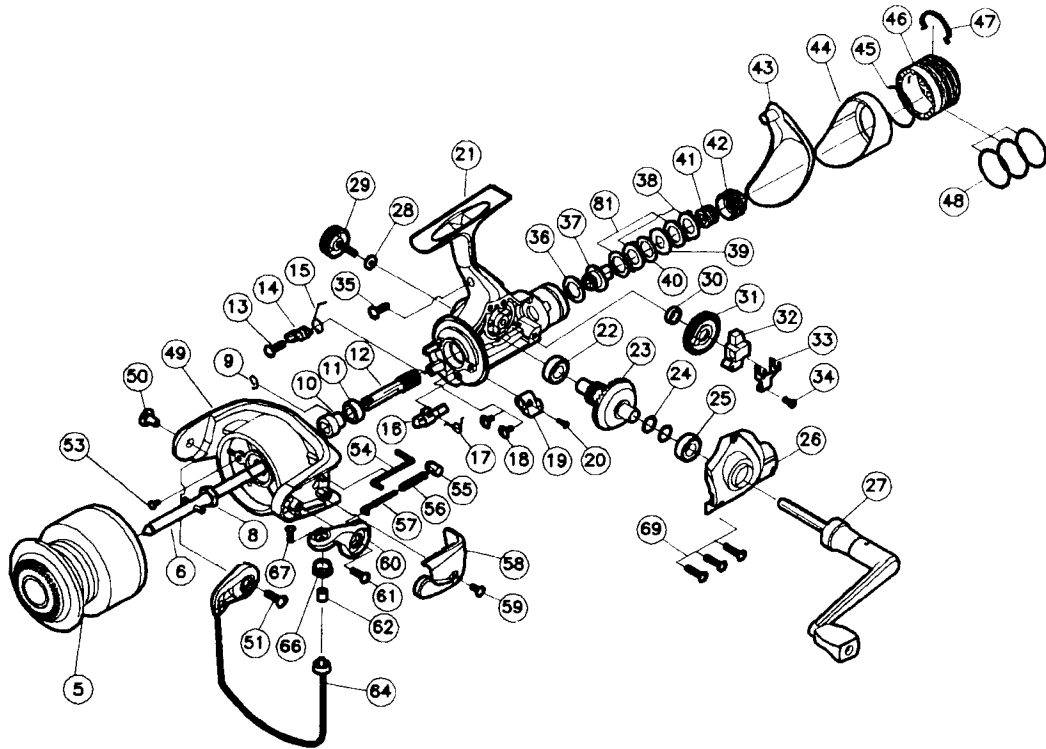

SWEEPFIRE 2550

Key No.	Parts No.	Parts Name	Key No.	Parts No.	Parts Name
5	W35-0507	SPOOL	37	W00-0301	CLICK GEAR
6	W00-8001	MAIN SHAFT	38	W00-0501	EARED WASHER
8	W00-4801	ROTOR NUT	39	W00-0601	KEY WASHER
9	W35-1103	A/R PAWL SPRING A	40	W00-0401	DRAG WASHER B
10	W35-1203	SPRING HOLDER	41	W00-0701	DRAG COIL SPRING
11	W00-2801	BALL BEARING	42	W35-4201	DRAG SCREW
12	W35-1401	PINION GEAR	43	W35-4402	REAR COVER A
13	W35-1601	A/R PAWL SCREW	44	W35-4702	REAR COVER B
14	W35-1901	A/R PAWL	45	W35-4902	REAR COVER RET
15	W35-2401	A/R PAWL SPRING B	46	W35-5102	DRAG KNOB
16	W35-2701	A/R CAM	47	W35-5302	DRAG KNOB RET
17	W00-2401	A/R CAM SPRING	48	W35-5402	O RING
18	W00-3101	BALL BEARING SCREW	49	W35-5606	ROTOR
19	W00-2101	A/R LEVER	50	W35-5902	BAIL HOLDER NUT
20	W00-2201	A/R LEVER SCREW	51	W35-6001	BAIL HOLDER SCREW
21	W35-3205	BODY	51	W01-5501	ROTOR NUT LOCK SCREW
22	W01-7101	DRIVE GEAR BUSHING	54	W35-6102	BAIL TRIP LEVER
23	W00-7201	DRIVE GEAR	55	W35-6201	BAIL SPRING HOLDER
24	W00-2001	DRIVE GEAR WASHER	56	W35-6302	BAIL SPRING
25	W01-7101	SIDE COVER BUSHING	57	W35-6402	BAIL SPRING SHAFT
26	W35-3405	SIDE COVER	58	W35-6502	BAIL TRIP COVER
27	W35-3705	HANDLE	59	W01-3001	BAIL TRIP COVER SCREW
28	W00-3901	HANDLE WASHER	60	W35-6706	BAIL ARM
29	W35-3905	HANDLE SCREW	61	W00-5701	BAIL ARM SCREW
30	W35-4001	OSC GEAR COLLAR	62	W00-5401	LINE ROLLER COLLAR
31	W00-6901	OSC GEAR	64	W35-7107	BAIL
32	W00-7001	OSC SLIDER	66	W35-7403	LINE ROLLER
33	W00-7101	OSC SLIDER RET	67	W00-5501	LINE ROLLER SCREW
34	W00-1701	OSC SLIDER RET PLT SCREW	69	W00-3801	SIDE COVER SCREW
35	W35-4102	REAR COVER SCREW	81	W35-8701	DRAG WASHER C
36	W00-0201	DRAG WASHER A			