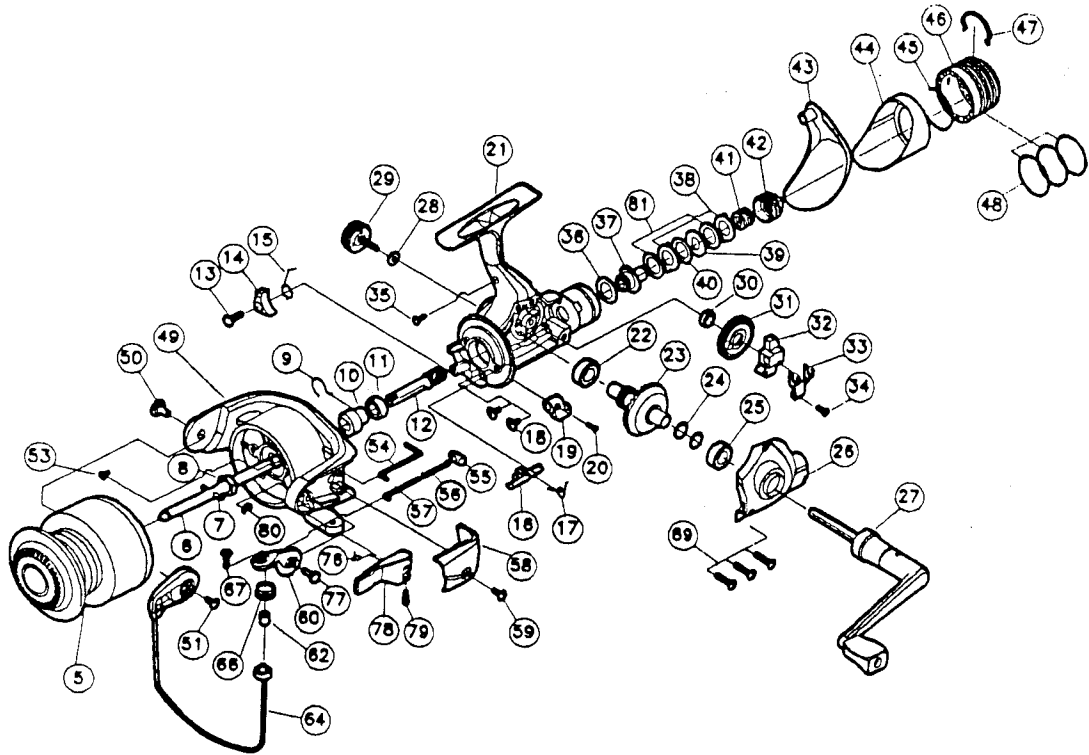

SWEEPFIRE 2555

Key No.	Parts No.	Parts Name
5	W35-0508	SPOOL
6	W00-8001	MAIN SHAFT
8	W00-4801	ROTOR NUT
9	W35-1101	A/R PAWL SPRING A
10	W35-1201	SPRING HOLDER
11	W00-2801	BALL BEARING
12	W35-1401	PINION GEAR
13	W35-1601	A/R PAWL SCREW
14	W35-1701	A/R PAWL
15	W35-2201	A/R PAWL SPRING B
16	W35-2601	A/R CAM
17	W00-2401	A/R CAM SPRING
18	W00-3101	BALL BEARING SCREW
19	W00-2101	A/R LEVER
20	W00-2201	A/R LEVER SCREW
21	W35-3205	BODY
22	W01-7101	DRIVE GEAR BUSHING
23	W00-7201	DRIVE GEAR
24	W00-2001	DRIVE GEAR WASHER
25	W01-7101	SIDE COVER BUSHING
26	W35-3405	SIDE COVER
27	W35-3705	HANDLE
28	W00-3901	HANDLE WASHER
29	W35-3905	HANDLE SCREW
30	W35-4001	OSC GEAR COLLAR
31	W00-6901	OSC GEAR
32	W00-7001	OSC SLIDER
33	W00-7101	OSC SLIDER RET
34	W00-1701	OSC SLIDER RET PLT SCREW
35	W35-4102	REAR COVER SCREW
36	W00-0201	DRAG WASHER A
37	W00-0301	CLICK GEAR
38	W00-0501	EARED WASHER

Key No.	Parts No.	Parts Name
39	W00-0601	KEY WASHER
40	W00-0401	DRAG WASHER B
41	W00-0701	DRAG COIL SPRING
42	W35-4201	DRAG SCREW
43	W35-4402	REAR COVER A
44	W35-4702	REAR COVER B
45	W35-4902	REAR COVER RET
46	W35-5102	DRAG KNOB
47	W35-5302	DRAG KNOB RET
48	W35-5402	O RING
49	W35-5607	ROTOR
50	W35-5902	BAIL HOLDER NUT
51	W35-6001	BAIL HOLDER SCREW
53	W01-5501	ROTOR NUT LOCK SCREW
54	W35-6102	BAIL TRIP LEVER
55	W35-6201	BAIL SPRING HOLDER
56	W35-6302	BAIL SPRING
57	W35-6402	BAIL SPRING SHAFT
58	W35-6502	BAIL TRIP COVER
59	W01-3001	BAIL TRIP COVER SCREW
60	W35-6707	BAIL ARM
62	W00-5401	LINE ROLLER COLLAR
64	W35-7108	BAIL
66	W35-7403	LINE ROLLER
67	W00-5501	LINE ROLLER SCREW
69	W00-3801	SIDE COVER SCREW
76	W35-8201	TRIGGER SPRING
77	W35-8301	BAIL ARM SCREW
78	W35-8402	TRIGGER LEVER
79	W35-8501	TRIGGER SCREW
80	W35-8601	BAIL ARM SCREW RET
81	W35-8701	DRAG WASHER C