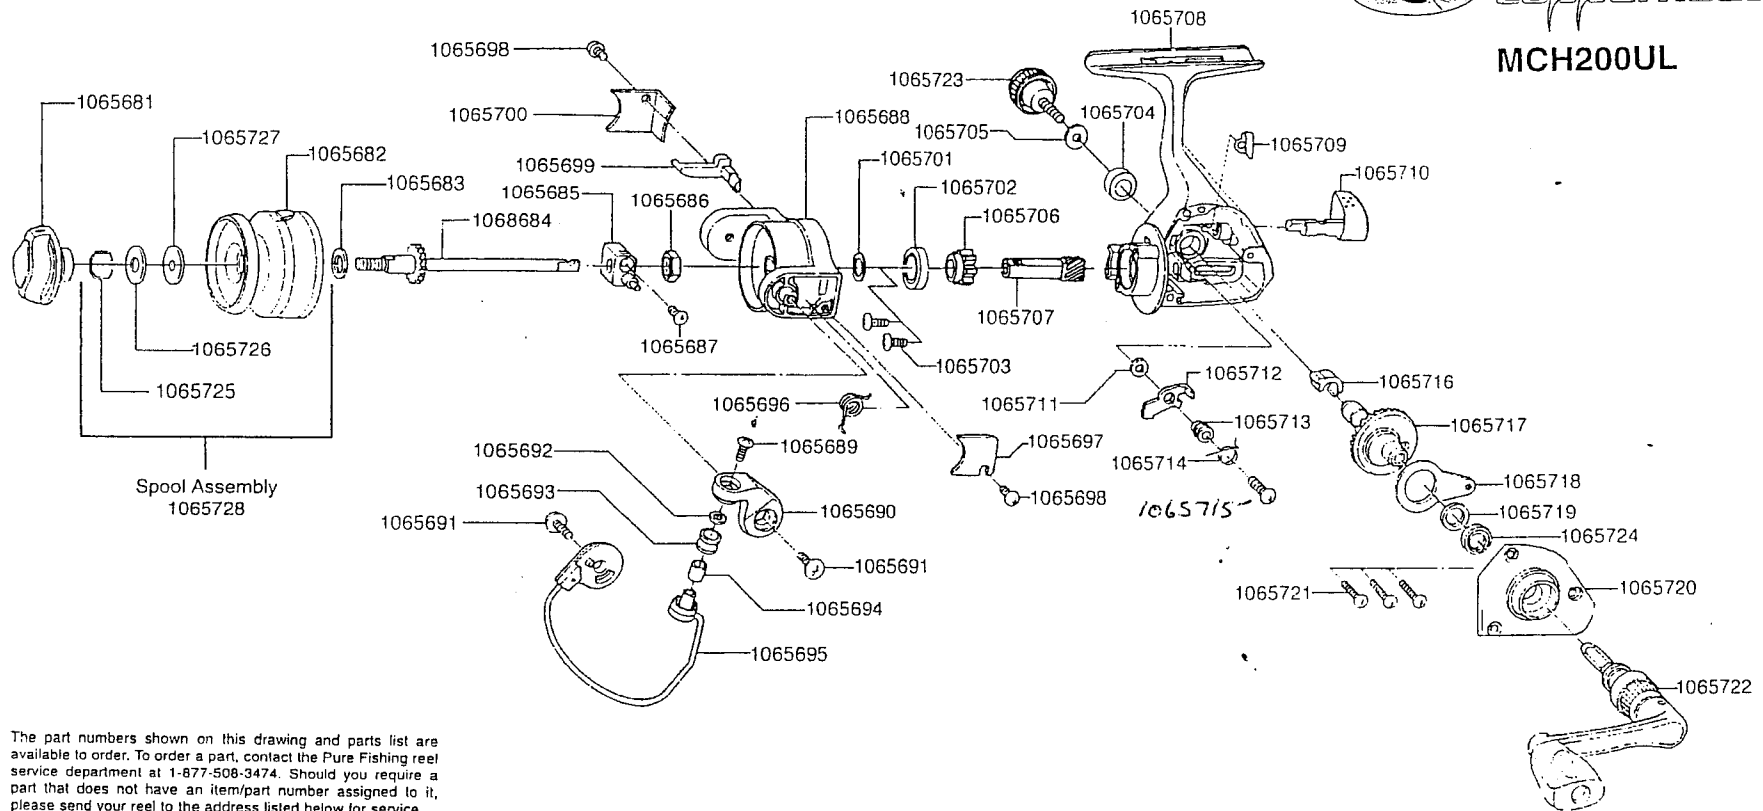

MITCHELL
Copperhead
MCH200UL

The part numbers shown on this drawing and parts list are available to order. To order a part, contact the Pure Fishing reel service department at 1-877-508-3474. Should you require a part that does not have an item/part number assigned to it, please send your reel to the address listed below for service.

Pure Fishing Reel Service Department
1900 18th Street, Spirit Lake, Iowa 51360

72