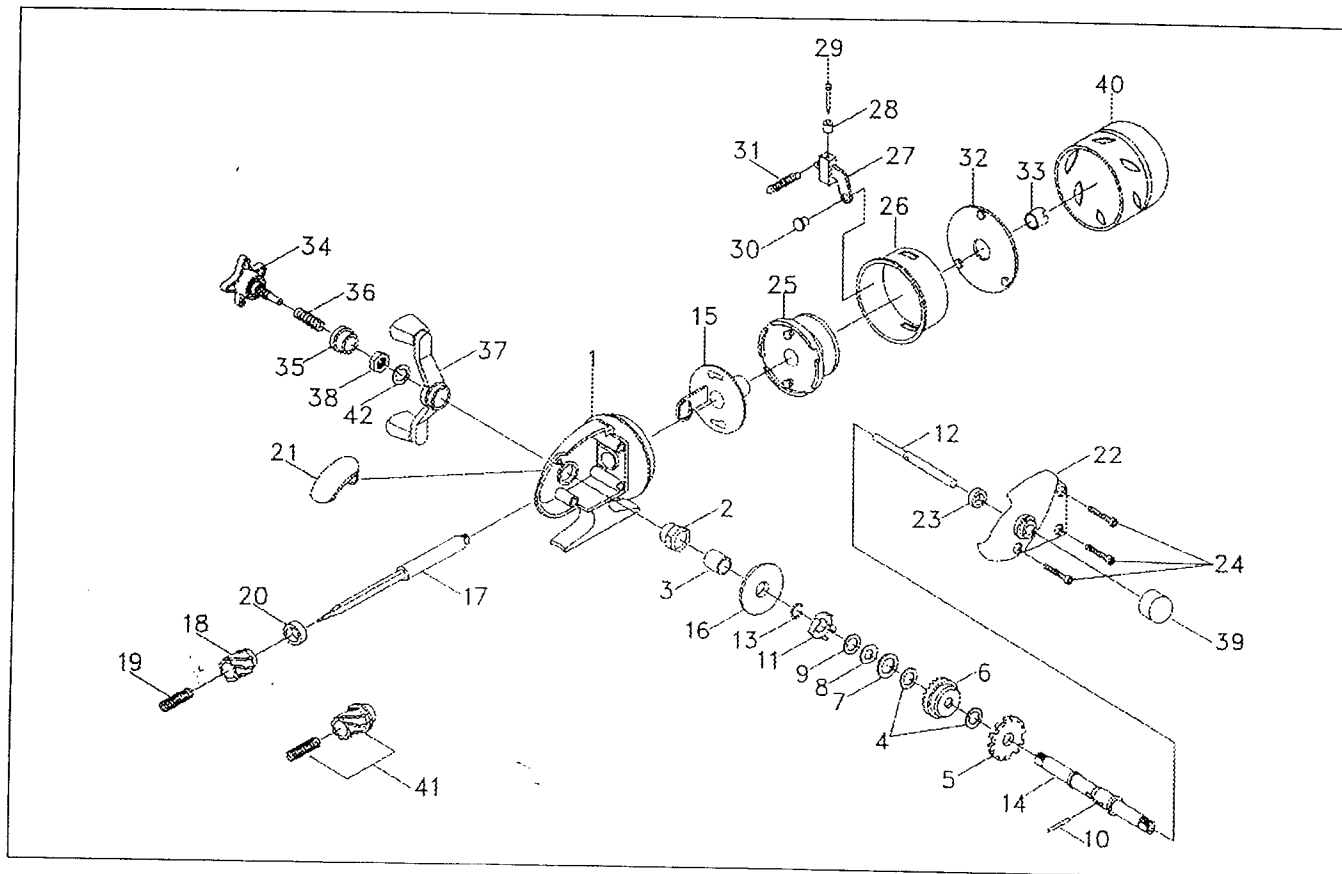

**JOHNSON
MAXXUM
PRO**

**JOHNSON
MAXXUM**

No.	PART NAME	MAXXUM	MAXXUM PRO	10	DRAG PIN	1066422	1066422	21	THUMB LEVER	1066433	1066433	32	PINCH RING	1066444	1066444
1	FRAME	1066412	1066413	11	CLICK WASHER	1066423	1066423	22	COVER PLATE	1066434	1066560	33	PICK-UP HOUSING NUT	1066445	1066445
2	ONE WAY CLUTCH BEARING	—	1066414	12	DRAG SHAFT	1066424	1066424	23	BUSHING	1066435	1066435	34	DRAG STAR	1066446	1066447
3	INNER BUSHING	—	1066415	13	RETAINING RING	1066425	1066425	24	SCREW	1066436	1066436	35	CLICK SLEEVE	1066448	1066448
4	FRICTION WASHER	1066416	1066416	14	GEAR SHAFT	1066426	1066426	25	SPOOL	1066437	1066437	36	STAR SPRING	1066449	1066449
5	RATCHET	1066417	1066417	15	OSCILLATION CONNECTOR	1066427	1066427	26	PICK-UP HOUSING	1066438	1066438	37	CRANK ARM	1066450	1066561
6	DRIVE GEAR	1066418	1066418	16	CAH	1066428	1066428	27	PICK-UP ARM	1066439	1066439	38	NUT	1066451	1066451
7	DRAG WASHER	1066419	1066419	17	MAIN SHAFT	1066429	1066429	28	PICK-UP SLEEVE	1066440	1066440	39	END CAP	1066452	1066453
8	SPRING DRAG WASHER	1066420	1066420	18	PINION	1066430	1066430	29	PICK-UP PIN	1066441	1066441	40	FRONT CONE	1066454	1066455
9	DRAG PIN WASHER	1066421	1066421	19	SPRING DRAG WASHER	1066431	1066431	30	PICK-UP ARM STUD	1066442	1066442	41	PINION	1066456	1066456
				20	BALL BEARING	1066432	1066432	31	PIN SPRING	1066443	1066443	42	TENSION WASHER	1066457	1066457

- Juego de reparación 888-9973 incluye:**
1. EJE IMPULSOR
 2. ARANDELA ELÁSTICA
 3. SEGURO ANTIRREVERSIÓN
 4. ACTUADOR ANTIREVERSIÓN
 5. CIGÜENAL
 6. DOS ARANDELAS DE ARRASTRE

The part numbers shown on this drawing and parts list are available to order. To order a part, contact the Pure Fishing reel service department at 1-877-508-3474. Should you require a part that does not have an item/part number assigned to it, please send your reel to the address listed below for service.