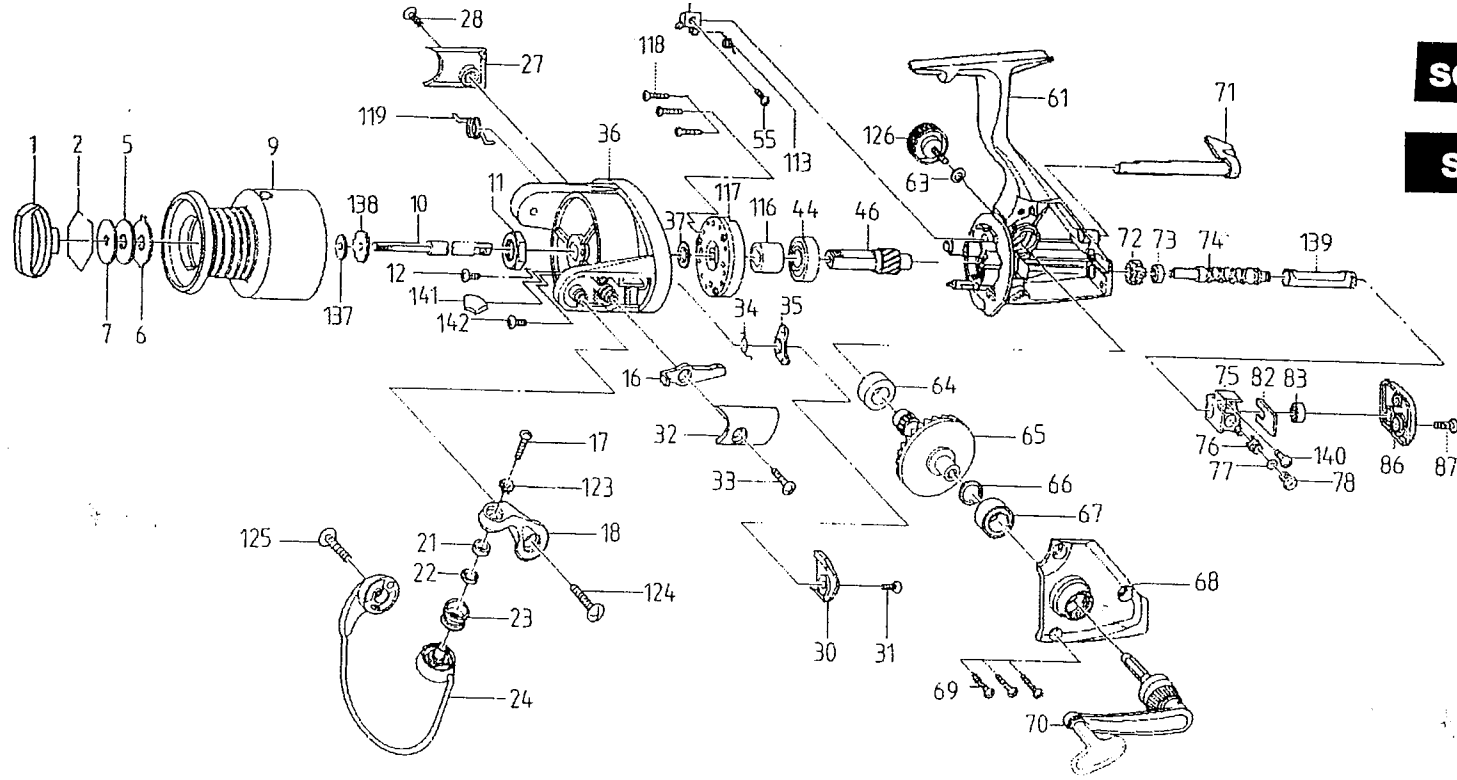

SCA10

SCA30

DESCRIPTION	SCA10	SCA30	DESCRIPTION	SCA10	SCA30
1 DRAG KNOB ASSEMBLY	8889716	8889789	30 BAIL SPRING COVER B	8889736	8889801
2 DRAG WASHER RETAINER	8889717	---	31 BAIL SPRING COVER SCREW B	1071237	---
5 DRAG WASHER	8889718	---	32 BAIL TRIP LOWER COVER	8889738	8889802
6 EARED WASHER	8889719	---	33 BAIL TRIP LEVER COVER SCREW	1071239	1071153
7 KEY WASHER	8889721	---	34 BAIL SPRING	8889741	8889804
9 SPOOL COMPLETE (INCLUDES # 2, 5, 6, 7)	1071224	1071225	35 BALL TRIP LEVER B	8889742	8889805
10 MAIN SHAFT	8889723	8889792	36 ROTOR	8889743	8889806
11 ROTOR NUT	8889724	8889793	37 BUSH WASHER	8889744	8889807
12 ROTOR NUT HOLDING SCREW	8889725	8889794	44 BALL BEARING	8889745	8889808
16 BAIL TRIP LEVER A	8889726	8889795	46 PINION	8889746	8889809
17 BAIL SCREW	1071227	---	54 ANTI-REVERSE CAM	8889747	8889811
18 BAIL ARM	8889728	---	55 ANTI-REVERSE CAM SCREW	8889748	---
21 BALL BEARING	8889729	8889796	61 BODY	1071155	1071156
22 LINE ROLLER WASHER	8889731	---	63 HANDLE LOCK SCREW WASHER AND SCREW (INCLUDES # 126)	1071158	---
23 LINE ROLLER	1071229	---	64 BALL BEARING	8889752	---
24 BAIL ASSEMBLY	1071231	1071232	65 DRIVE GEAR	8889753	8889813
27 BAIL SPRING COVER A	8889734	8889798	66 DRIVE GEAR WASHER	8889754	8889814
28 BAIL SPRING COVER SCREW A	1071234	1071235	67 BALL BEARING	8889755	---
			68 SIDE COVER	1071254	1071255
			69 SIDE COVER SCREW	1071257	1071258
			70 HANDLE ASSEMBLY	1071260	1071261
			71 ANTI-REVERSE LEVER	8889759	8889818
			72 WORM GEAR	8889761	8889819
			73 BEARING	8889762	---
			74 WORM SHAFT	8889763	8889821
			75 OSCILLATING SLIDER	8889764	8889822
			76 OSCILLATING PAWL	8889765	8889823
			77 WASHER	8889766	---
			78 SCREW	8889767	8889824
			82 RETAINER	8889768	---
			83 BALL BEARING	8889769	---
			86 REAR COVER	1071263	1071264
			87 REAR COVER SCREW	1071266	---
			113 ANTI-REVERSE CAM SPRING	8889773	8889826
			116 BUSHING	8889774	8889827
			117 ONE WAY CLUTCH ASSEMBLY	8889775	8889828
			118 ONE WAY CLUTCH		
			119 BAIL TRIP SPRING		
			123 LINE ROLLER LOCK WASHER		
			124 BAIL ARM SCREW		
			125 BAIL TRIP CAM SCREW		
			126 HANDLE LOCK SCREW (SEE 63)		
			137 SPOOL WASHER (NO. 63)		
			138 CLICK GEAR		
			139 PIPE		
			140 SCREW		
			NOTE: --- = SAME AS SCA10		