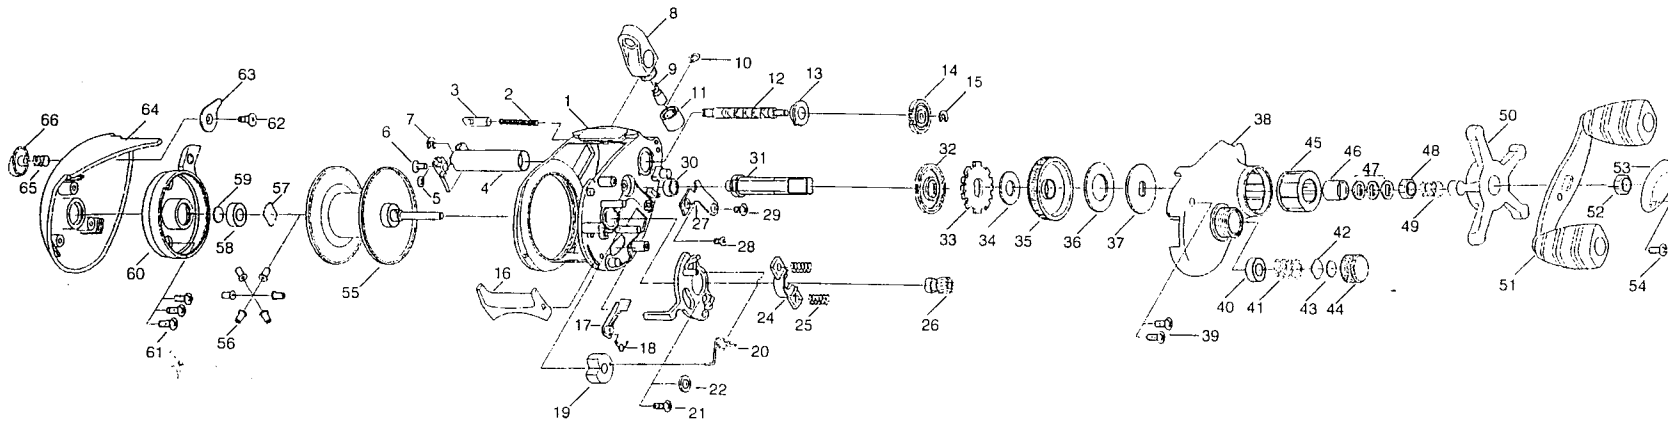

# SCL300

DESCRIPTION	SCL300				
1 FRAME ASSEMBLY	1071417	22 LATCH SCREW WASHER	8889451	44 TENSION KNOB	8889477
2 LOCKER SPRING	8889430	23 LATCH	8889452	45 CLUTCH BEARING	8889478
3 LOCKER	8889431	24 PINION YOKE	8889453	46 SLEEVE	8889479
4 CARRIER GUIDE	8889432	25 YOKE SPRING	8889454	47 WAVE WASHER	8889481
5 CARRIER GUIDE S/C WASHER	8889433	26 PINION GEAR	8889455	48 DRAG NUT	8889482
6 CARRIER GUIDE SCREW	8889434	27 BEARING PLATE	8889456	49 DRAG NUT SPRING	8889483
7 E-CLIP	8889435	28 BEARING PLATE SCREW	8889457	50 STAR DRAG	8889484
8 CARRIER	1071418	29 BEARING PLATE SCREW	8889458	51 HANDLE ASSEMBLY	1071507
9 PAWL	8889437	30 BUSHING	8889588	52 HANDLE NUT	8889486
10 PAWL CAP WASHER	8889438	31 CRANK SHAFT	8889462	53 HANDLE NUT CAP	1071509
11 PAWL CAP	8889587	32 C/S GEAR	8889463	54 CAP SCREW	8889488
12 WORM SHAFT	8889440	33 LATCH GEAR	8889464	55 SPOOL ASSEMBLY	1071510
13 WORM SHAFT BUSHING	8889441	34 SPACER WASHER	8889465	56 BRAKE SHOE	8889512
14 O/S PINION	8889442	35 DRIVE GEAR	8889466	57 RETAINER	8889513
15 E-CLIP	8889443	36 DRAG "B" WASHER	8889467	58 BALL BEARING	1071510
16 THUMB BAR	8889444	37 DRAG "D" WASHER	8889468	59 SPOOL COVER WASHER	8889515
17 KICKER	8889445	38 RIGHT SIDE COVER	1071500	60 SPOOL COVER	8889516
18 KICKER SPRING	8889446	39 RIGHT SIDE COVER SCREW	8889471	61 SPOOL COVER SCREW	8889501
19 FLIPPIN LEVER	8889447	40 BUSHING	8889591	62 KEY SCREW	8889505
20 FLIPPIN LEVER S/P	8889448	41 TENSION SPRING	8889474	63 KEY	8889506
21 LATCH SCREW	8889449	42 TENSION SHIM	8889475	64 LEFT SIDE COVER	1071511
		43 TENSION RUBBER	8889476	65 BUTTON SPRING	8889508
				66 BUTTON	1071513

The part numbers shown on this drawing and parts list are available to order. To order a part, either contact the Pure Fishing Reel Service Department at 1-877-508-3474, or the Pure Fishing Warranty Service Center nearest you. To locate the nearest service center, please see the accompanying service center listing, or visit us at [www.purefishing.com](http://www.purefishing.com)