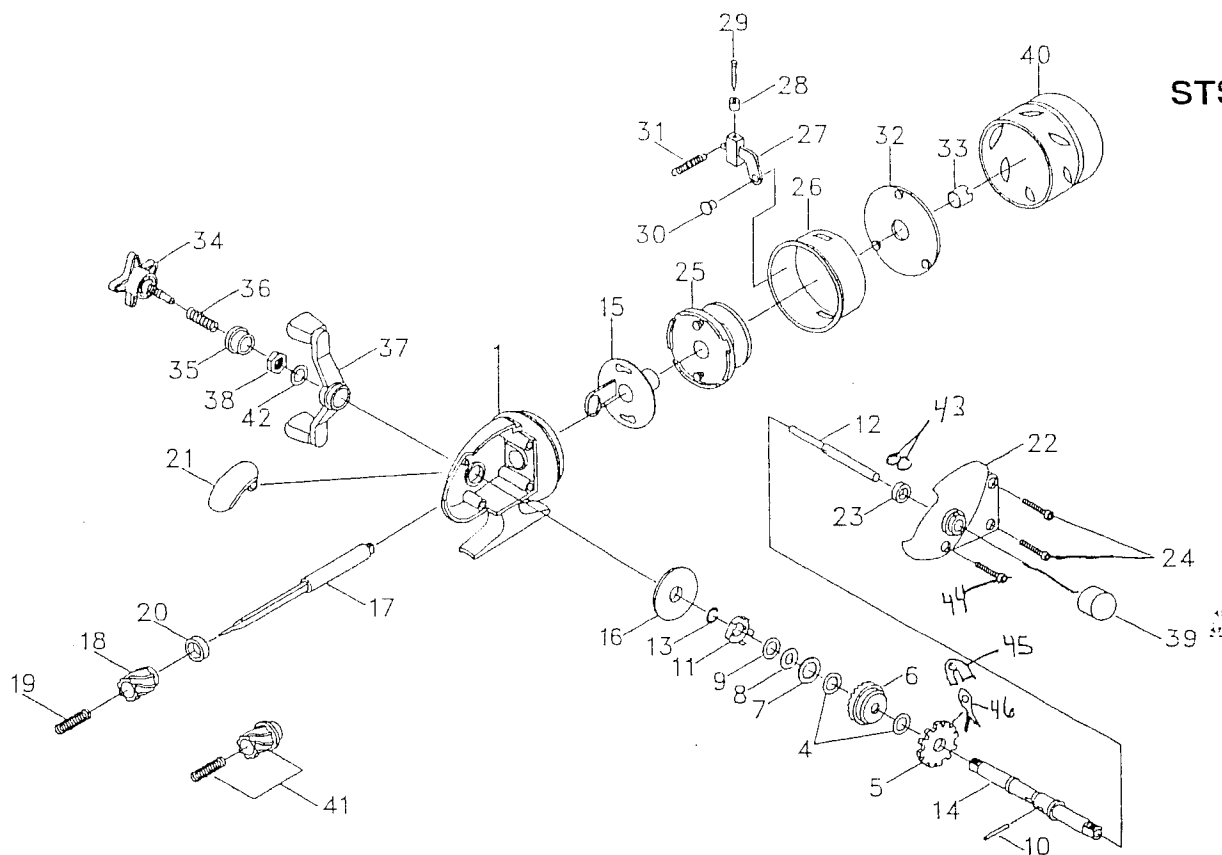

STSC400

ITEM	PART#	DESCRIPTION	ITEM	PART#	DESCRIPTION	ITEM	PART#	DESCRIPTION
1	1091892	Frame	18	1066430	Pinion	33	1066445	Pick-Up Housing Nut
4	1066416	Friction Washer	19	1066431	Spring Drag Washer	34	1091889	Drag Star
5	1066417	Ratchet	20	1066432	Ball Bearing	35	1066448	Click Sleeve
6	1066418	Drive Gear	21	1091893	Thumb Lever	36	1066449	Star Spring
7	1066419	Drag Washer	22	1091894	Cover Plate	37	1091890	Crank Arm
8	1066420	Spring Drag Washer	23	1066435	Bushing	38	1066451	Nut
9	1066421	Drag Pin Washer	24	1066436	Screw	39	1091891	End Cap
10	1066422	Drag Pin	25	1066437	Spool	40	1091895	Front Cone
11	1066423	Click Washer	26	1066438	Pick-Up Housing	41	1066456	Pinion
12	1066424	Drag Shaft	27	1066439	Pick-Up Arm	42	1066457	Tension Washer
13	1066425	Retaining Ring	28	1066440	Pick-Up Sleeve	43	1078664	SHIM
14	1066426	Gear Shaft	29	1066441	Pick-Up Pin	44	1078665	SCREW
15	1066427	Oscillation Connector	30	1066442	Pick-Up Arm Stud	45	1078666	A/R ACTUATOR
16	1066428	Cam	31	1066443	Pin Spring	46	1078667	A/R PAWL
17	1066429	Main Shaft	32	1066444	Pinch Ring			

(62)