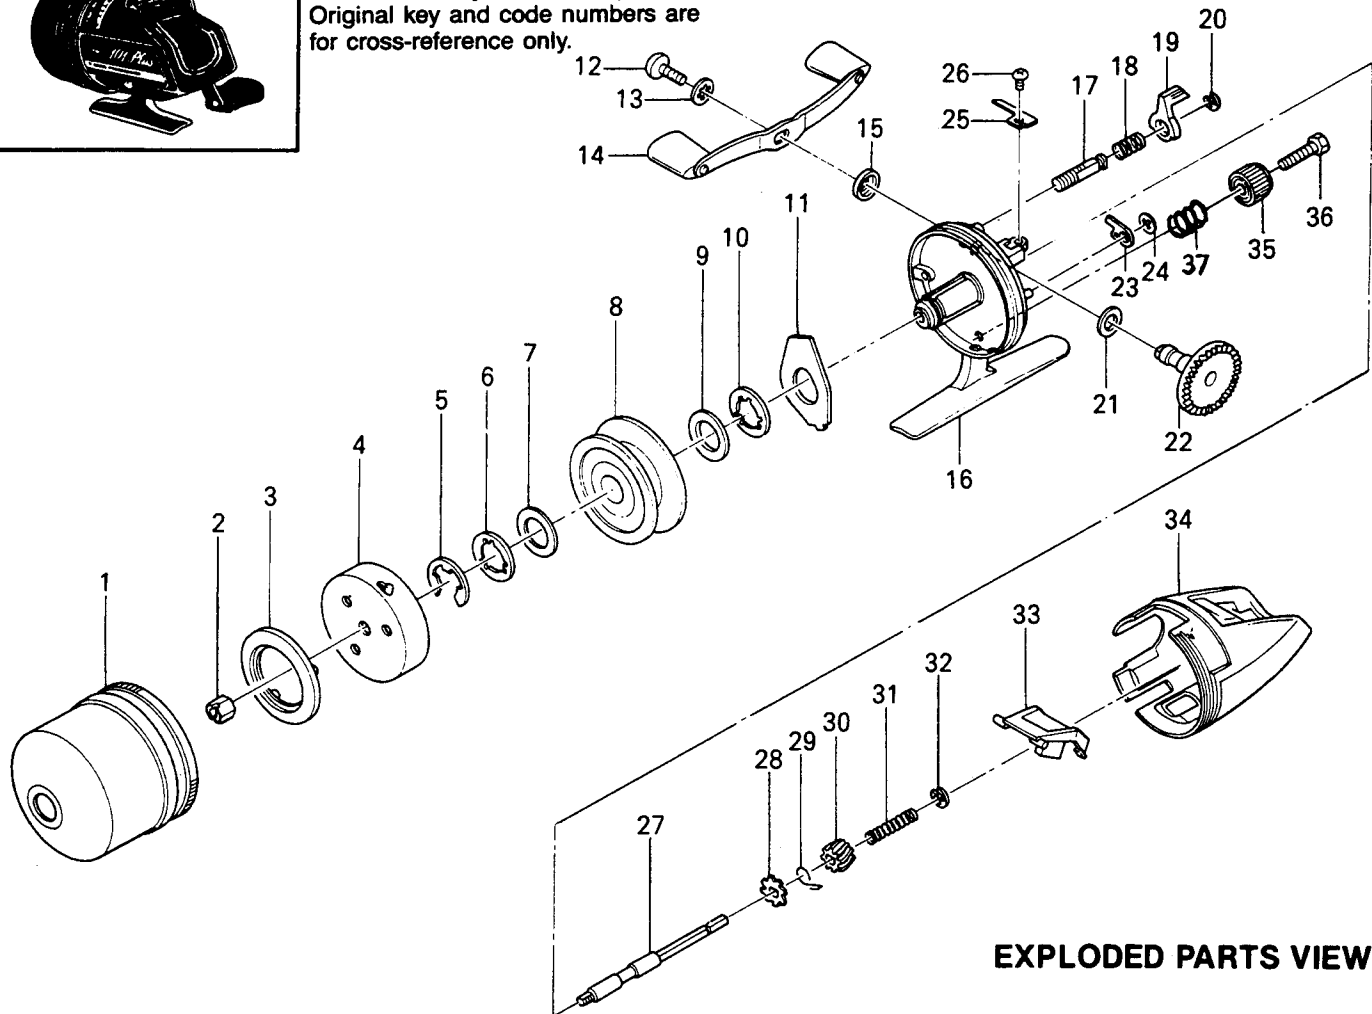

SHIMANO®

SP 101P

TO ORDER:

This reel belongs to the "SP" series.
Please order by series and part number.
Original key and code numbers are
for cross-reference only.

EXPLODED PARTS VIEW

PARTS LIST

PART #	ORIGINAL KEY #	ORIGINAL CODE #	DESCRIPTION	PART #	ORIGINAL KEY #	ORIGINAL CODE #	DESCRIPTION
1.	1.	6-0489 296100	Front Cover Assembly	20.	20.	7-0040 106000	"E" Lock
2.	2.	7-0311 296000	Rotor Nut	21.	21.	7-0446 296000	Drive Gear Washer
3.	3.	7-0350 296100	Line Snubber	22.	22.	7-0408 296100	Drive Gear
4.	4.	6-0309 296100	Rotor Assembly	23.	23.	7-0427 296100	Anti-Reverse Pawl
5.	5.	7-0040 906000	Spool Retainer	24.	24.	7-0043 302500	Anti-Reverse Pawl Retainer
6.	6.	7-0240 296000	Key Washer 1	25.	25.	7-0154 296000	Drag Lever Click Spring
7.	7.	7-0238 296000	Drag Washer 1	26.	26.	7-0013 303600	Click Spring Screw
8.	8.	7-0201 296100	Spool	27.	27.	7-0412 296100	Main Shaft
9.	9.	7-0239 296000	Drag Washer 2	28.	28.	7-0493 296000	Anti-Reverse Ratchet
10.	10.	7-0241 296000	Key Washer 2	29.	29.	7-0422 296000	Anti-Reverse Pawl Spring
11.	11.	6-0219 296100	Drag Plate Assembly	30.	30.	7-0407 296000	Pinion Gear
12.	12.	7-0710 296000	Handle Lock Screw	31.	31.	7-0492 296000	Main Shaft Spring
13.	13.	7-0725 296000	Handle Lock Washer	32.	32.	7-0040 304000	Main Shaft Spring Retainer
14.	14.	6-0709 296100	Handle Assembly	33.	33.	7-0614 296100	Push Button
15.	15.	7-0550 296000	Drive Gear Shaft Cover	34.	34.	7-0613 296100	Rear Housing
16.	16.	7-0401 296100	Body	35.	35.	7-0101 296100	Drag Dial
17.	17.	7-0163 296000	Fighting Drag Shaft	36.	36.	7-0107 296000	Drag Screw
18.	18.	7-0164 296000	Fighting Drag Spring	37.	37.	7-0151 296000	Drag Dial Spring
19.	19.	7-0153 296000	Fighting Drag Lever				