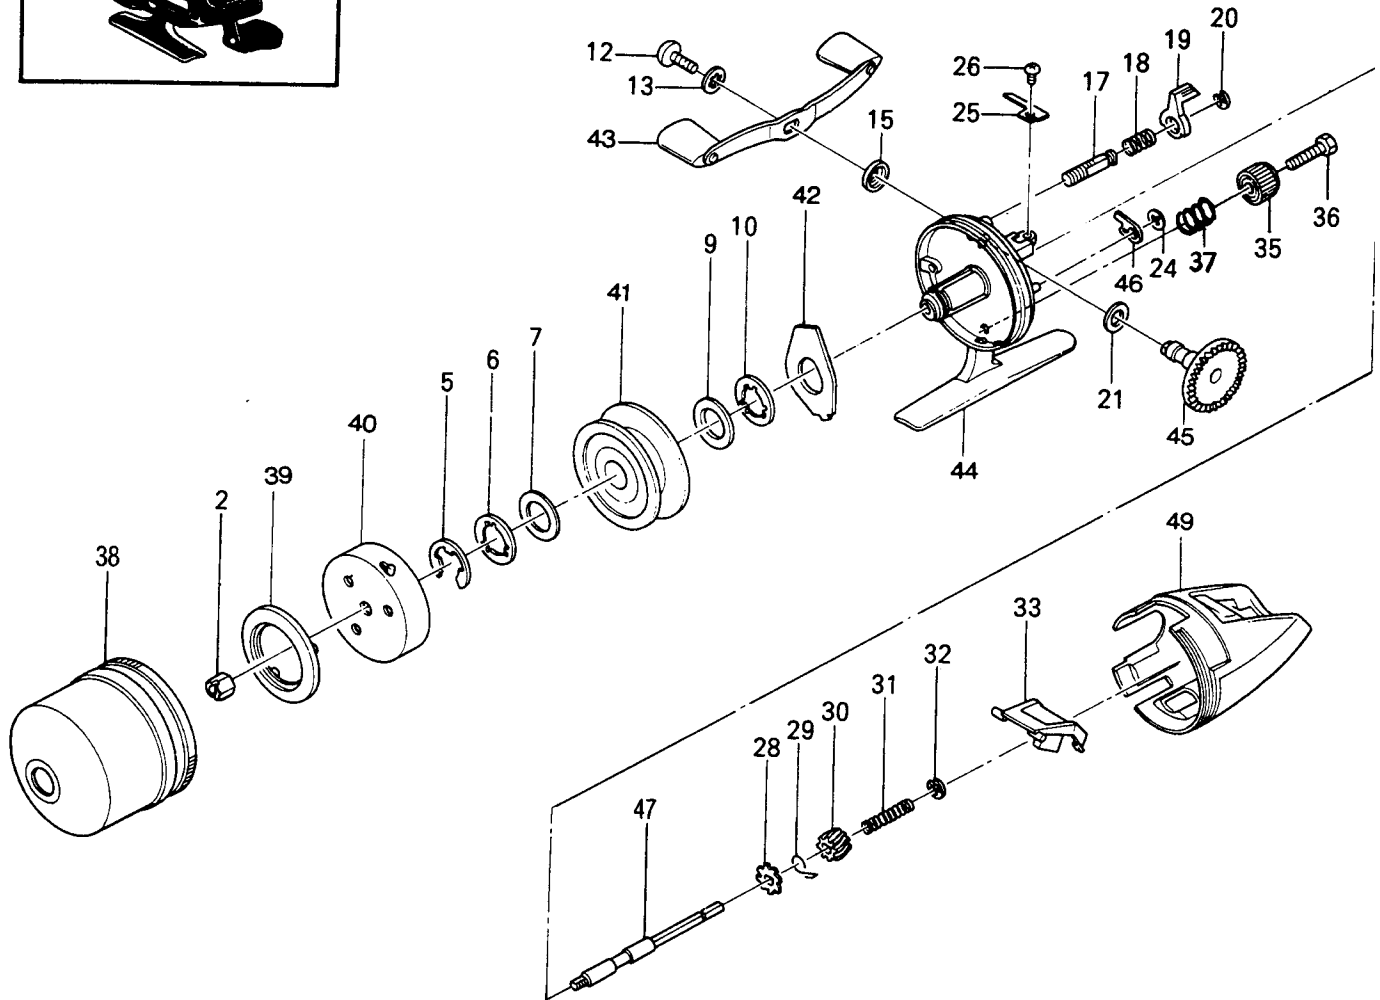

SHIMANO®

SP 102P

TO ORDER:

This reel belongs to the "SP" series.
Please order by series and part number.
Original key and code numbers are
for cross-reference only.

PART #	ORIGINAL KEY #	ORIGINAL CODE #	DESCRIPTION	PART #	ORIGINAL KEY #	ORIGINAL CODE #	DESCRIPTION
38.	1.	6-0489 296200	Front Cover Assembly	20.	20.	7-0040 106000	"E" Lock
2.	2.	7-0311 296000	Rotor Nut	21.	21.	7-0446 296000	Drive Gear Washer
39.	3.	7-0350 296200	Line Snubber	45.	22.	7-0408 296200	Drive Gear
40.	4.	6-0309 296200	Rotor Assembly	46.	23.	7-0427 296200	Anti-Reverse Pawl
5.	5.	7-0040 906000	Spool Retainer	24.	24.	7-0043 302500	Anti-Reverse Pawl Retainer
6.	6.	7-0240 296000	Key Washer 1	25.	25.	7-0154 296000	Drag Lever Click Spring
7.	7.	7-0238 296000	Drag Washer 1	26.	26.	7-0013 303600	Click Spring Screw
41.	8.	7-0201 296200	Spool	47.	27.	7-0412 296200	Main Shaft
9.	9.	7-0239 296000	Drag Washer 2	28.	28.	7-0493 296000	Anti-Reverse Ratchet
10.	10.	7-0241 296000	Key Washer 2	29.	29.	7-0422 296000	Anti-Reverse Pawl Spring
42.	11.	6-0219 296200	Drag Plate Assembly	30.	30.	7-0407 296000	Pinion Gear
12.	12.	7-0710 296000	Handle Lock Screw	31.	31.	7-0492 296000	Main Shaft Spring
13.	13.	7-0725 296000	Handle Lock Washer	32.	32.	7-0040 304000	Main Shaft Spring Retainer
43.	14.	6-0709 296200	Handle Assembly	48.	33.	7-0614 296200	Push Button
15.	15.	7-0550 296000	Drive Gear Shaft Cover	49.	34.	7-0613 296200	Rear Housing
44.	16.	7-0401 296200	Body	50.	35.	7-0101 296200	Drag Dial
17.	17.	7-0163 296000	Fighting Drag Shaft	36.	36.	7-0107 296000	Drag Screw
18.	18.	7-0164 296000	Fighting Drag Spring	37.	37.	7-0151 296000	Drag Dial Spring
19.	19.	7-0153 296000	Fighting Drag Lever				