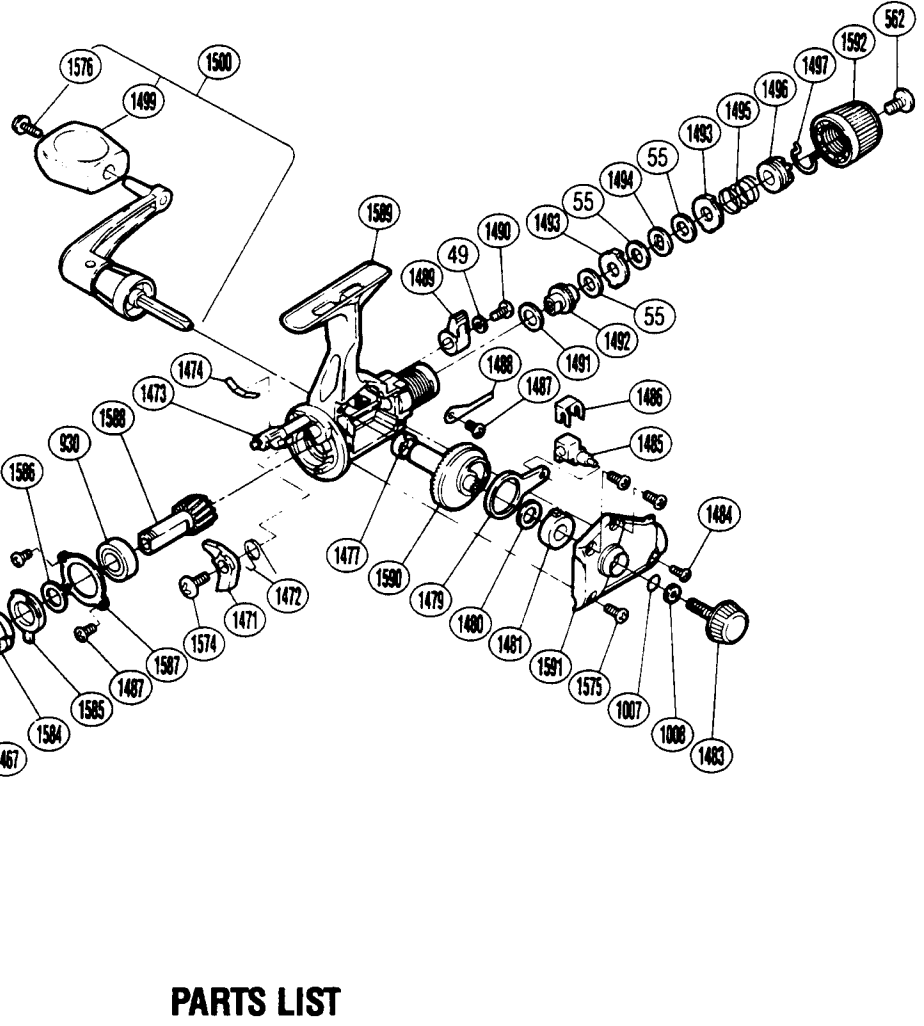

EXPLODED PARTS VIEW

AX100Q

PARTS LIST

PART #	DESCRIPTION
RD 0049	Lock Washer
RD 0055	Drag Washer "C(1)" (Black)
RD 0562	Drag Programmer Screw
RD 0780	Bail Arm
RD 0930	Ball Bearing
RD 1007	Lock Washer Retainer
RD 1008	Handle Lock Washer
RD 1302	Line Roller Screw
RD 1455	Spool Assembly
RD 1456	Main Shaft
RD 1457	Line Roller
RD 1458	Line Roller Washer
RD 1460	Bail Trip Cover
RD 1461	Bail Assembly
RD 1462	Lever Spring
RD 1463	Quick-Fire II Trigger
RD 1464	Bail Spring Cover
RD 1465	Bail Spring
RD 1466	Bail Trip Lever
RD 1467	Trip Lever Screw
RD 1471	Anti-Reverse Pawl

PART #	DESCRIPTION
RD 1472	Anti-Reverse Pawl Spring
RD 1473	Anti-Reverse Cam
RD 1474	Anti-Reverse Cam Spring
RD 1477	Bushing B
RD 1479	Oscillating Arm
RD 1480	Drive Gear Washer
RD 1481	Bushing A
RD 1483	Handle Screw Cap
RD 1484	Side Cover Screw (B)
RD 1485	Oscillating Block
RD 1486	Oscillating Block Retainer
RD 1487	Drag Click Screw
RD 1488	Drag Click
RD 1489	Anti-Reverse Lever
RD 1490	Anti-Reverse Lever Screw
RD 1491	Drag Washer "H2"
RD 1492	Drag Shaft
RD 1493	Eared Washer "B"
RD 1494	Key Washer "A"
RD 1495	Drag Coil Spring
RD 1496	Pressure Screw

PART #	DESCRIPTION
RD 1497	Hold Click Spring
RD 1499	Handle Knob
RD 1500	Handle Assembly
RD 1571	Bail Trip Cam Screw
RD 1572	Bail Trip Cover Screw
RD 1573	Trigger Screw
RD 1574	Anti-Reverse Pawl Screw
RD 1575	Side Cover Screw (A)
RD 1576	Handle Knob Screw
RD 1581	Nut Lock Screw
RD 1582	Rotor Nut
RD 1583	Rotor
RD 1584	Anti-Reverse Ratchet
RD 1585	Anti-Reverse Lock Out
RD 1586	Bushing Washer
RD 1587	Bearing Retainer
RD 1588	Pinion Gear
RD 1589	Body
RD 1590	Drive Gear
RD 1591	Side Cover
RD 1592	Drag Knob